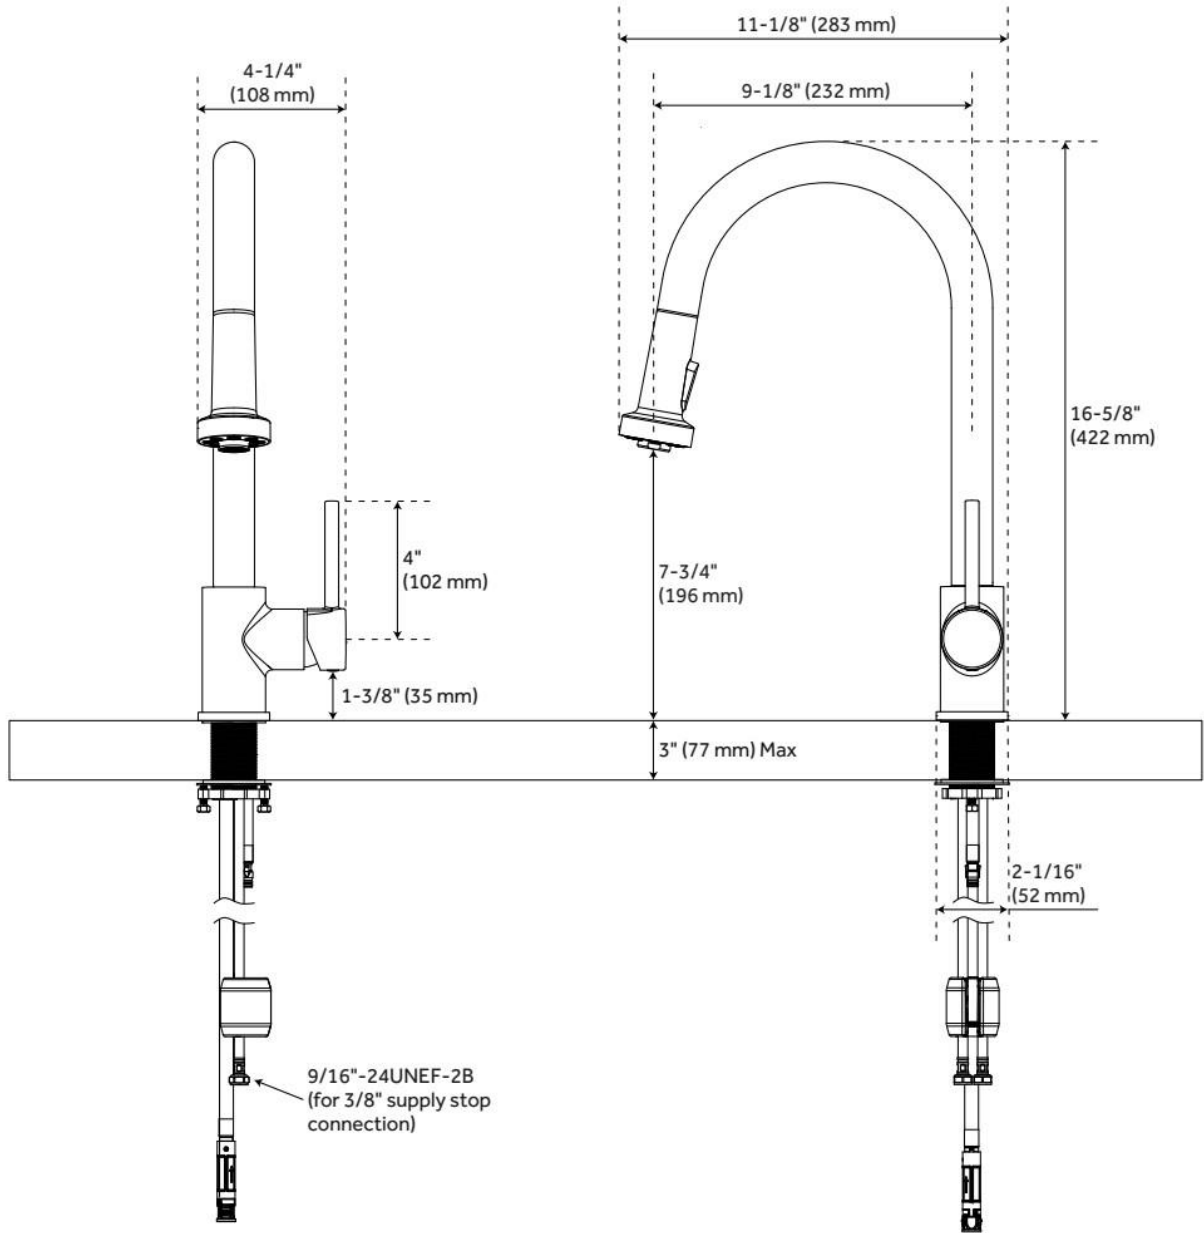

## FEATURES

Material: Metal construction for strength and durability  
Faucet Centers: Single-Hole  
Installation Type: Single-Hole  
Flow Rate: 1.75 gpm (6.6 L/min) @ 60 psi  
Spray Type: Stream, Full  
Cartridge Type: Ceramic Disc  
Swivel Spout: Yes  
Optional Accessory: Optional deck plate: OBPF1F80037\*

## ADDITIONAL FEATURES

- The sensor is activated when motion is detected 2-3/8" in front of the spout.
- A manual override option exists for those who wish to turn off sensor technologies.
- Four AA batteries are included for your convenience.
- Sprayer Button Functions: Stream and spray.
- Spray activation type: Button

# RIDGEWAY PULL-DOWN TOUCHLESS KITCHEN FAUCET

SKU: 951732-S  
Code: SHXCRD107E

REVISED 9/25/2024