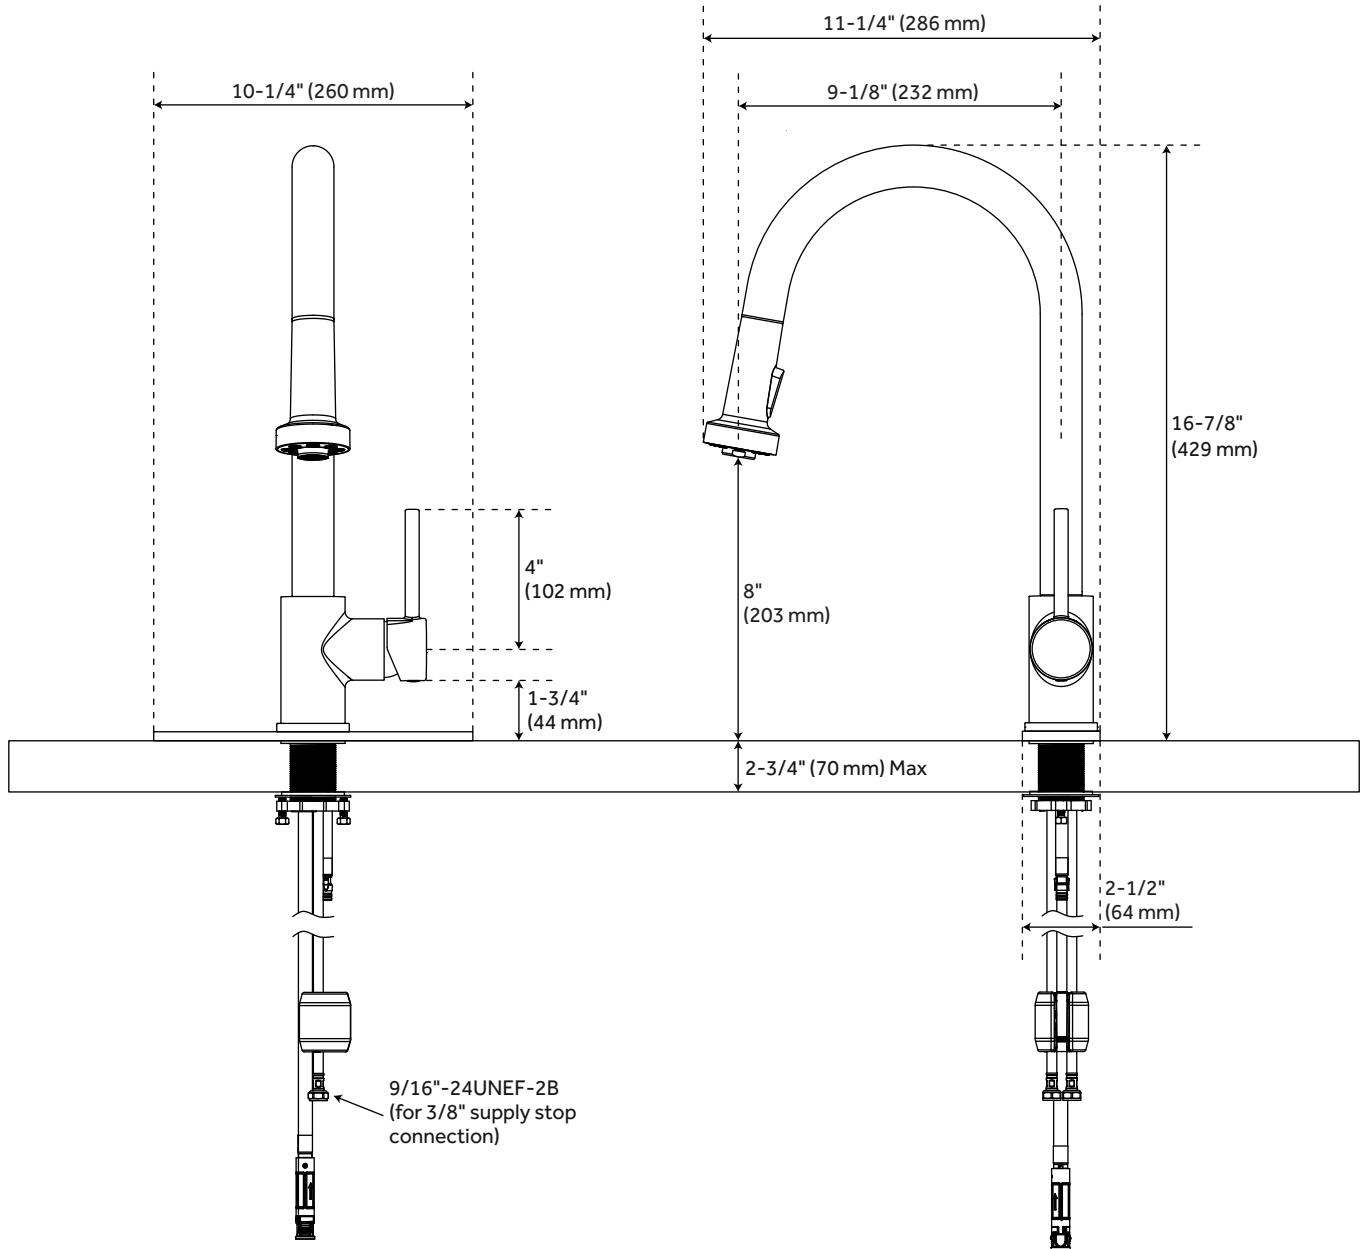

RIDGEWAY PULL-DOWN KITCHEN FAUCET WITH DECK PLATE

SKU: 951733

SHXCRD100, OBPF1F80037

All dimensions and specifications are nominal and may vary. Use actual products for accuracy in critical situations.