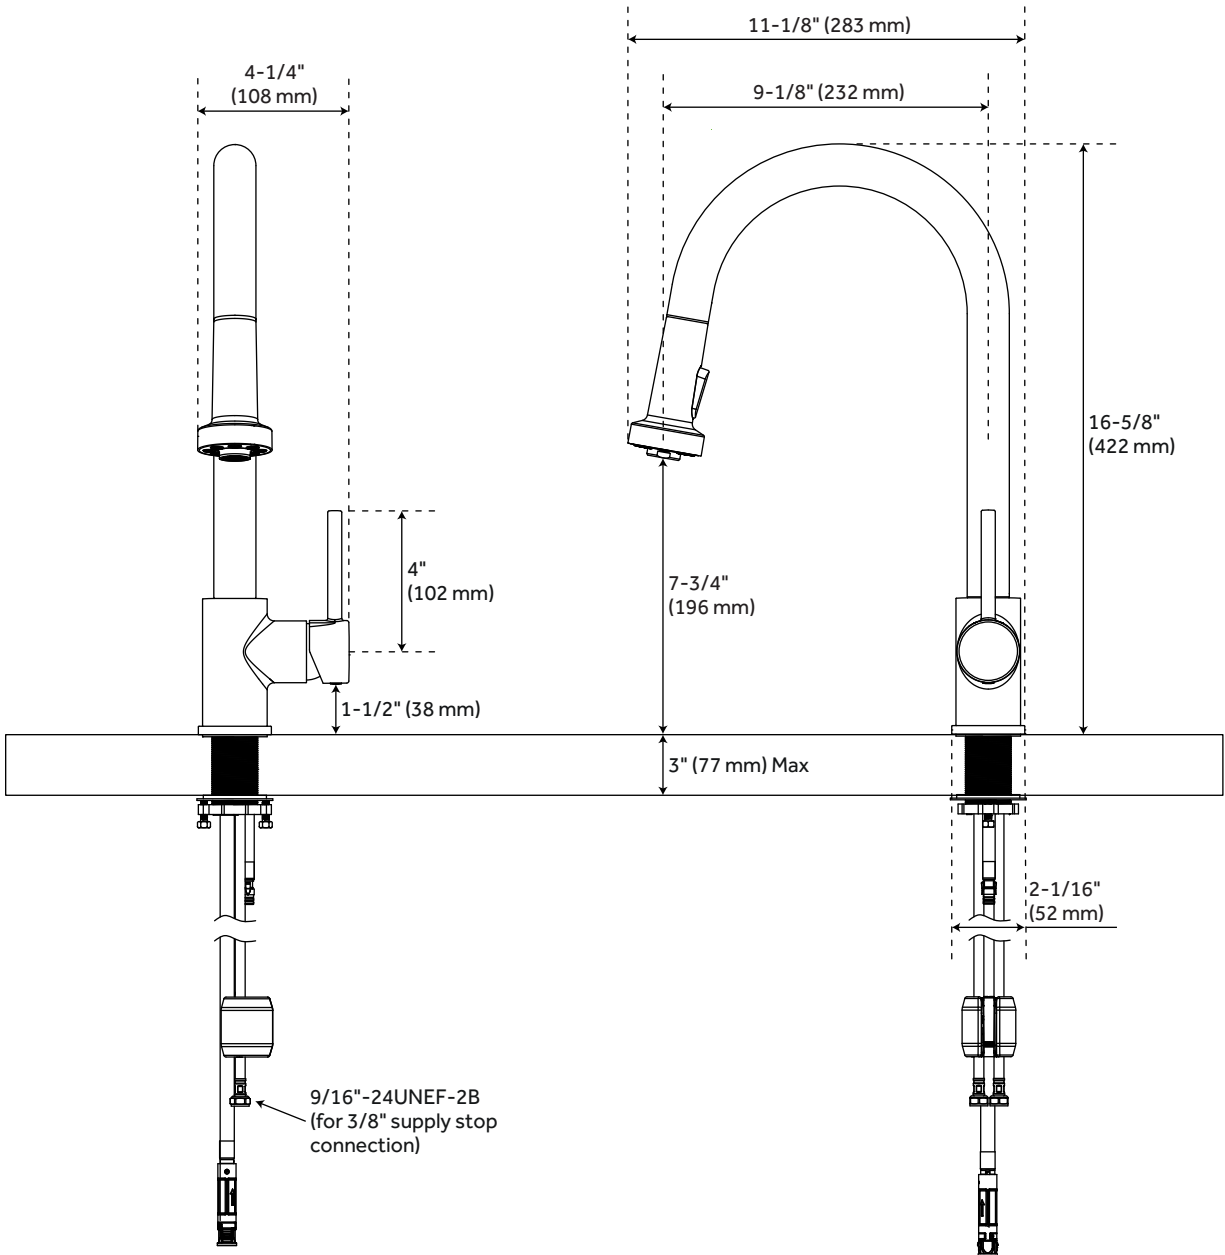

Length: 11-1/8"

Width: 4-1/4"

Height: 16-5/8"

Faucet Centers: Single-Hole

Drain Included: No

Faucet Material: Metal

Handle Type: Lever

Handle Length: 4"

Kitchen Faucet Holes: 1

Hand Sprayer Material: ABS

Max. Countertop Thickness: 3"

Height To Spout: 7-3/4"

Spout Reach: 9-1/8"

Swivel Spout: Yes

Handle Height: 1-1/2"

Ceramic Disc Cartridges: Yes

CALGreen

Massachusetts Accepted

REVISED 4/25/2023

RIDGEWAY PULL-DOWN KITCHEN FAUCET - BRUSHED GOLD/MATTE WHITE

SKU: 951732-TT

Code: SH484593, SH484594

ADDITIONAL FEATURES

- 2-function sprayer stream (Spray & Aerated).
- Pull-down sprayer hose.
- Optional deck plate can be used to hide holes when retrofitting from a widespread faucet.(OBPF1F80037MW).
- The Deck Plate length is 10-1/4".

REVISED 4/25/2023

RIDGEWAY PULL-DOWN KITCHEN FAUCET

All dimensions and specifications are nominal and may vary. Use actual products for accuracy in critical situations.

RIDGEWAY PULL-DOWN KITCHEN FAUCET WITH DECK PLATE