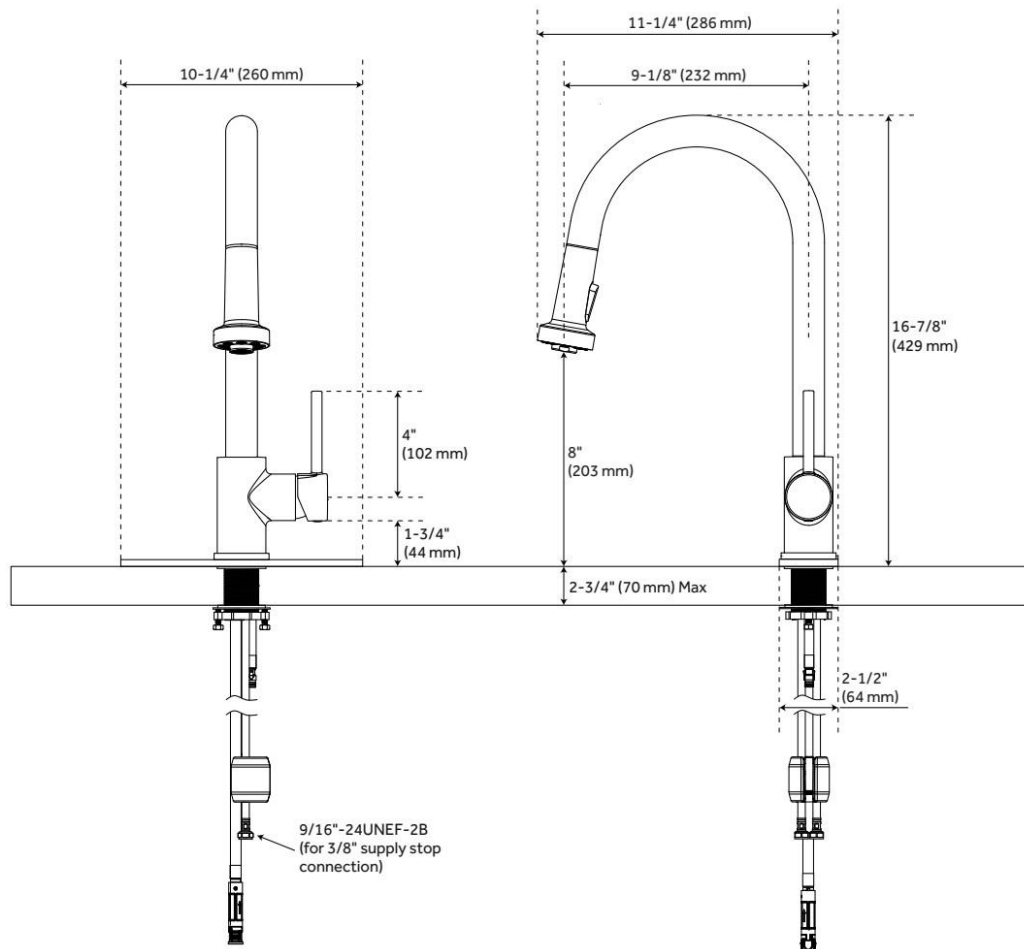

## FEATURES

Material: Metal construction for strength and durability

Installation Type: Single-Hole

Connection Type: Compression

Flow Rate: 1.75 gpm (6.6 L/min) @ 60 psi

Spray Type: Stream

Cartridge Type: Ceramic Disc

Swivel Spout: Yes

Optional Accessory: Optional deck plate: OBPF1F80037\*

ASME A112.18.1/CSA B125.1, NSF/ANSI 372, NSF/ANSI 61, NSF/ANSI/CAN 61, NSF/ANSI/CAN 61-9:Q≤1, ICC/ANSI A117.1, CEC Listed, CALGreen, Massachusetts Accepted, LISTED ID: SHXCRD107\*, N/A

## ADDITIONAL FEATURES

- 2-function sprayer stream (Spray & Aerated).
- Pull-down sprayer hose.
- Deck plate can be used to hide holes when retrofitting from a widespread faucet.
- The Deck Plate length is 10-1/4".

# RIDGEWAY PULL-DOWN TWO-TONE KITCHEN FAUCET

SKU: 951732-TT

Code: SH484593, SH484594, SH485807, SH485808

REVISED 5/21/2024