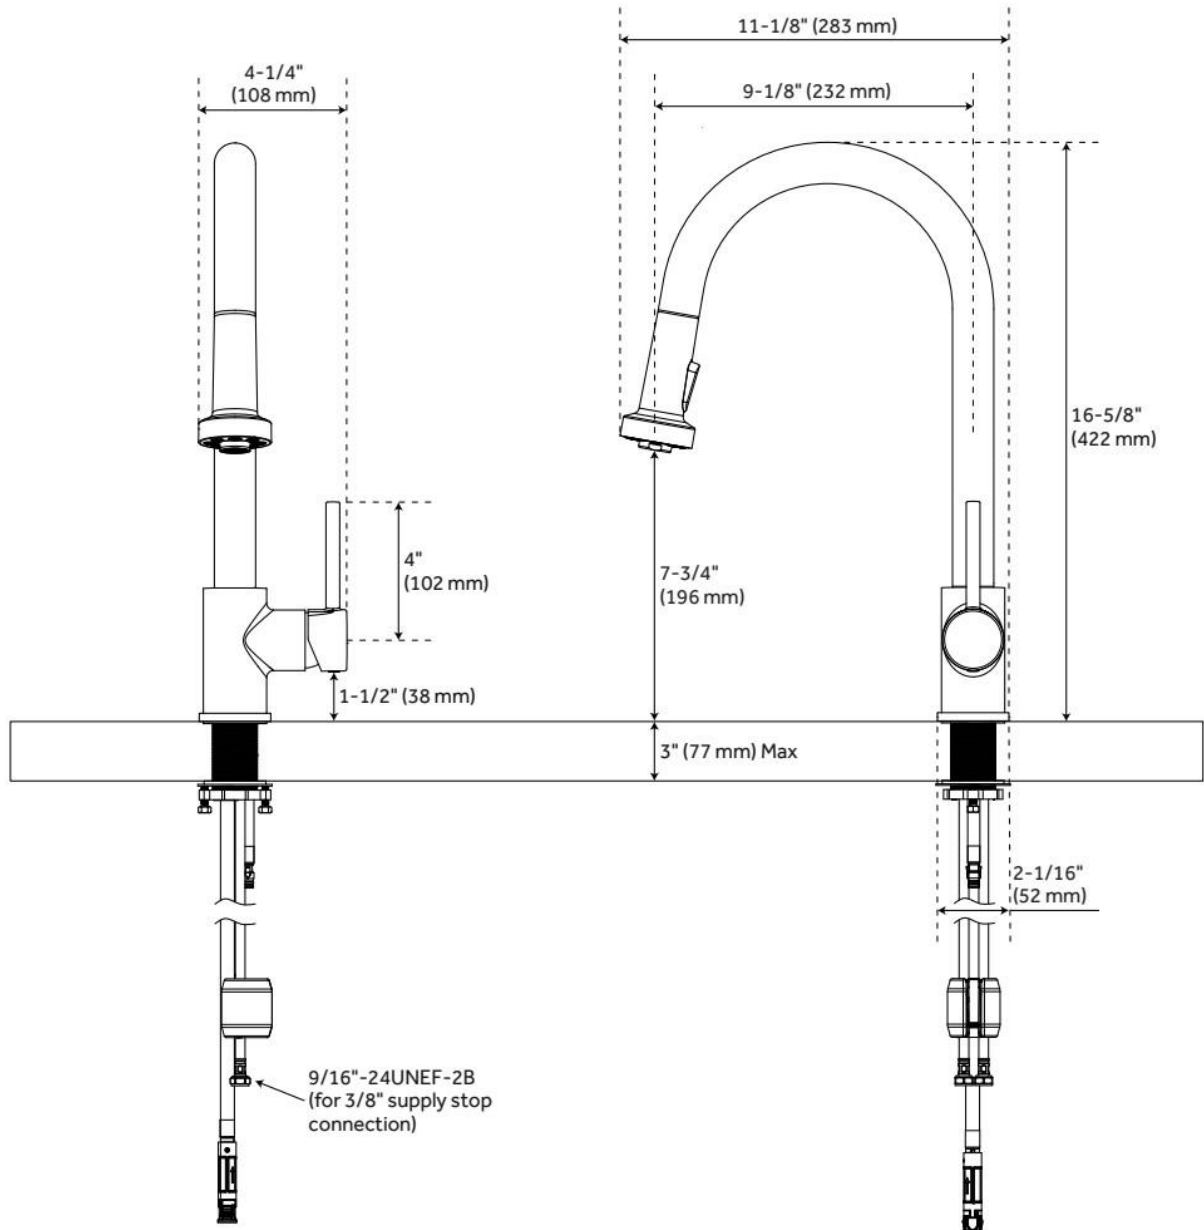

RIDGEWAY PULL-DOWN KITCHEN FAUCET

SKU: 951732

Code: SHXCRD107, OBPF1F80037

FEATURES

Material: Metal construction for strength and durability

Faucet Centers: Single-Hole

Installation Type: Single-Hole

Flow Rate: 1.8 gpm (6.8 L/min) @ 60 psi

Spray Type: Stream, Full

Cartridge Type: Ceramic Disc

Swivel Spout: Yes

Optional Accessory: Optional deck plate: OBPF1F80037*

ASME A112.18.1/CSA B125.1, NSF/ANSI 372, NSF/ANSI 61, NSF/ANSI/CAN 61, NSF/ANSI/CAN 61-9:Q≤1, ICC/ANSI A117.1, CEC Listed, CALGreen, Massachusetts Accepted, LISTED ID: SHXCRD107*

ADDITIONAL FEATURES

- Sprayer Button Functions: Stream and spray.
- Spray activation type: Button.

REVISED 4/2/2025

RIDGEWAY PULL-DOWN KITCHEN FAUCET

SKU: 951732

Code: SHXCRD107, OBPF1F80037

REVISED 4/2/2025

RIDGEWAY PULL-DOWN KITCHEN FAUCET

SKU: 951732

Code: SHXCRD107, OBP1F80037

REVISED 4/2/2025