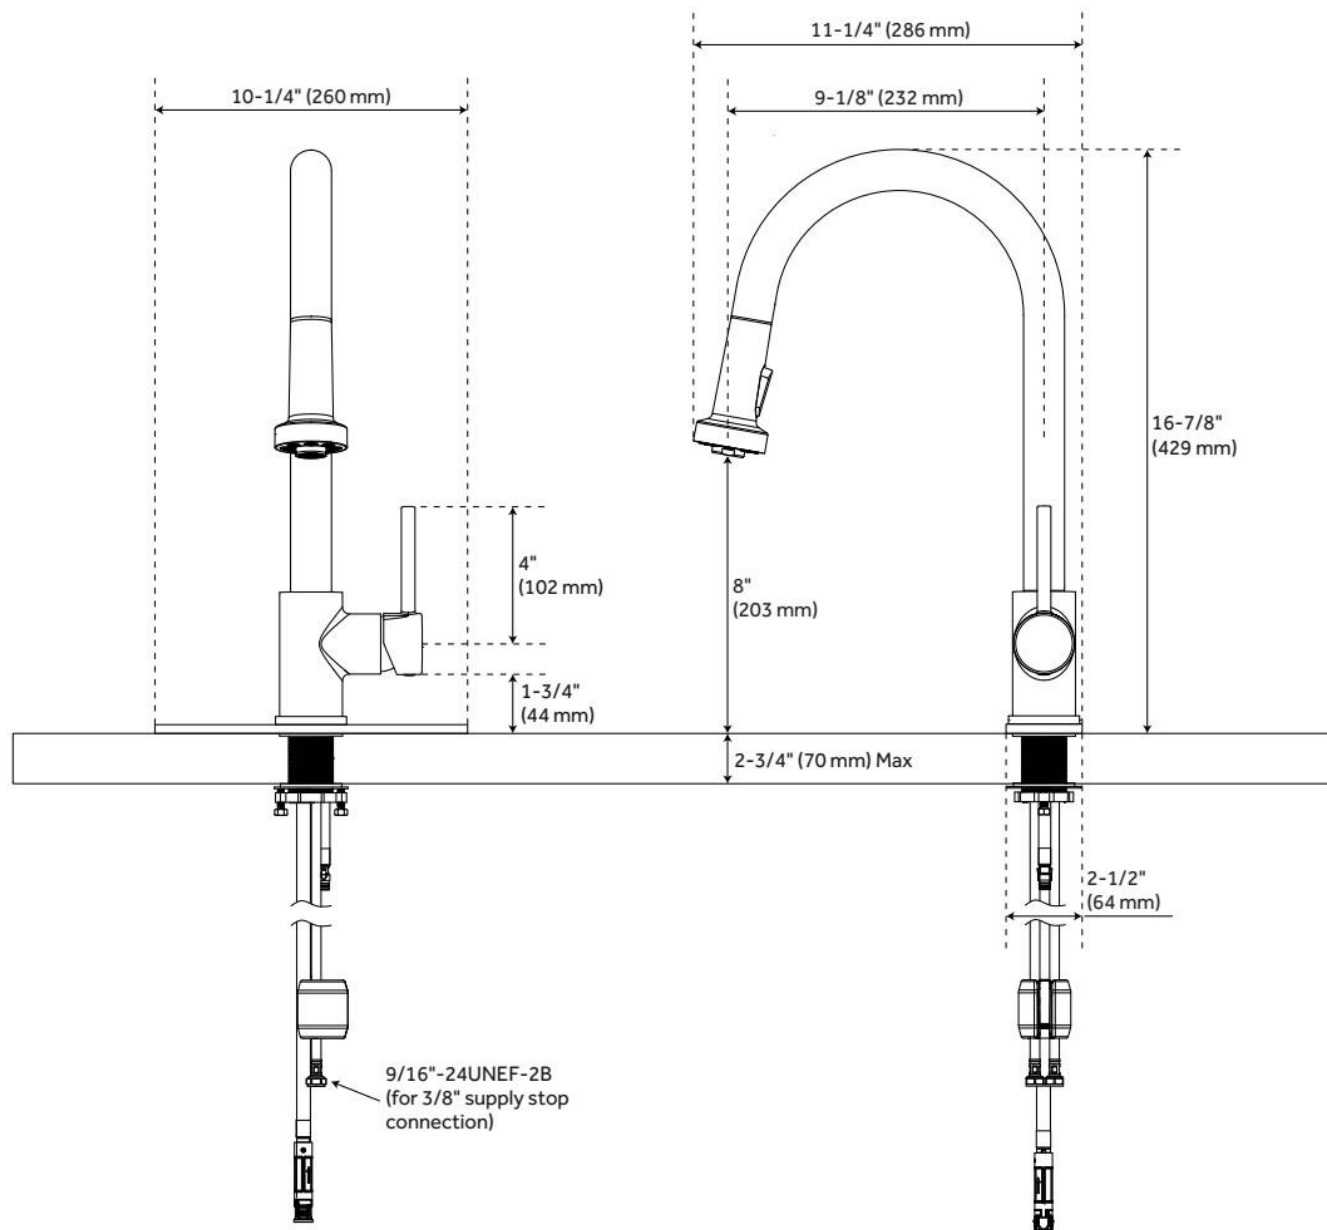

RIDGEWAY PULL-DOWN KITCHEN FAUCET

SKU: 951732

Code: SHXCRD107, OBPF1F80037

FEATURES

Material: Metal construction for strength and durability

Faucet Centers: Single-Hole

Installation Type: Single-Hole

Flow Rate: 1.8 gpm (6.8 L/min) @ 60 psi

Spray Type: Stream, Full

Cartridge Type: Ceramic Disc

Swivel Spout: Yes

Optional Accessory: Optional deck plate: OBPF1F80037*

ASME A112.18.1/CSA B125.1, NSF/ANSI 372, NSF/ANSI 61, NSF/ANSI/CAN 61, NSF/ANSI/CAN 61-9:Q≤1, ICC/ANSI A117.1, CEC Listed, CALGreen, Massachusetts Accepted, LISTED ID: SHXCRD107*

ADDITIONAL FEATURES

- Sprayer Button Functions: Stream and spray.
- Spray activation type: Button.

REVISED 4/2/2025

RIDGEWAY PULL-DOWN KITCHEN FAUCET

SKU: 951732

Code: SHXCRD107, OBPF1F80037

REVISED 4/2/2025

RIDGEWAY PULL-DOWN KITCHEN FAUCET

SKU: 951732

Code: SHXCRD107, OBP1F80037

REVISED 4/2/2025