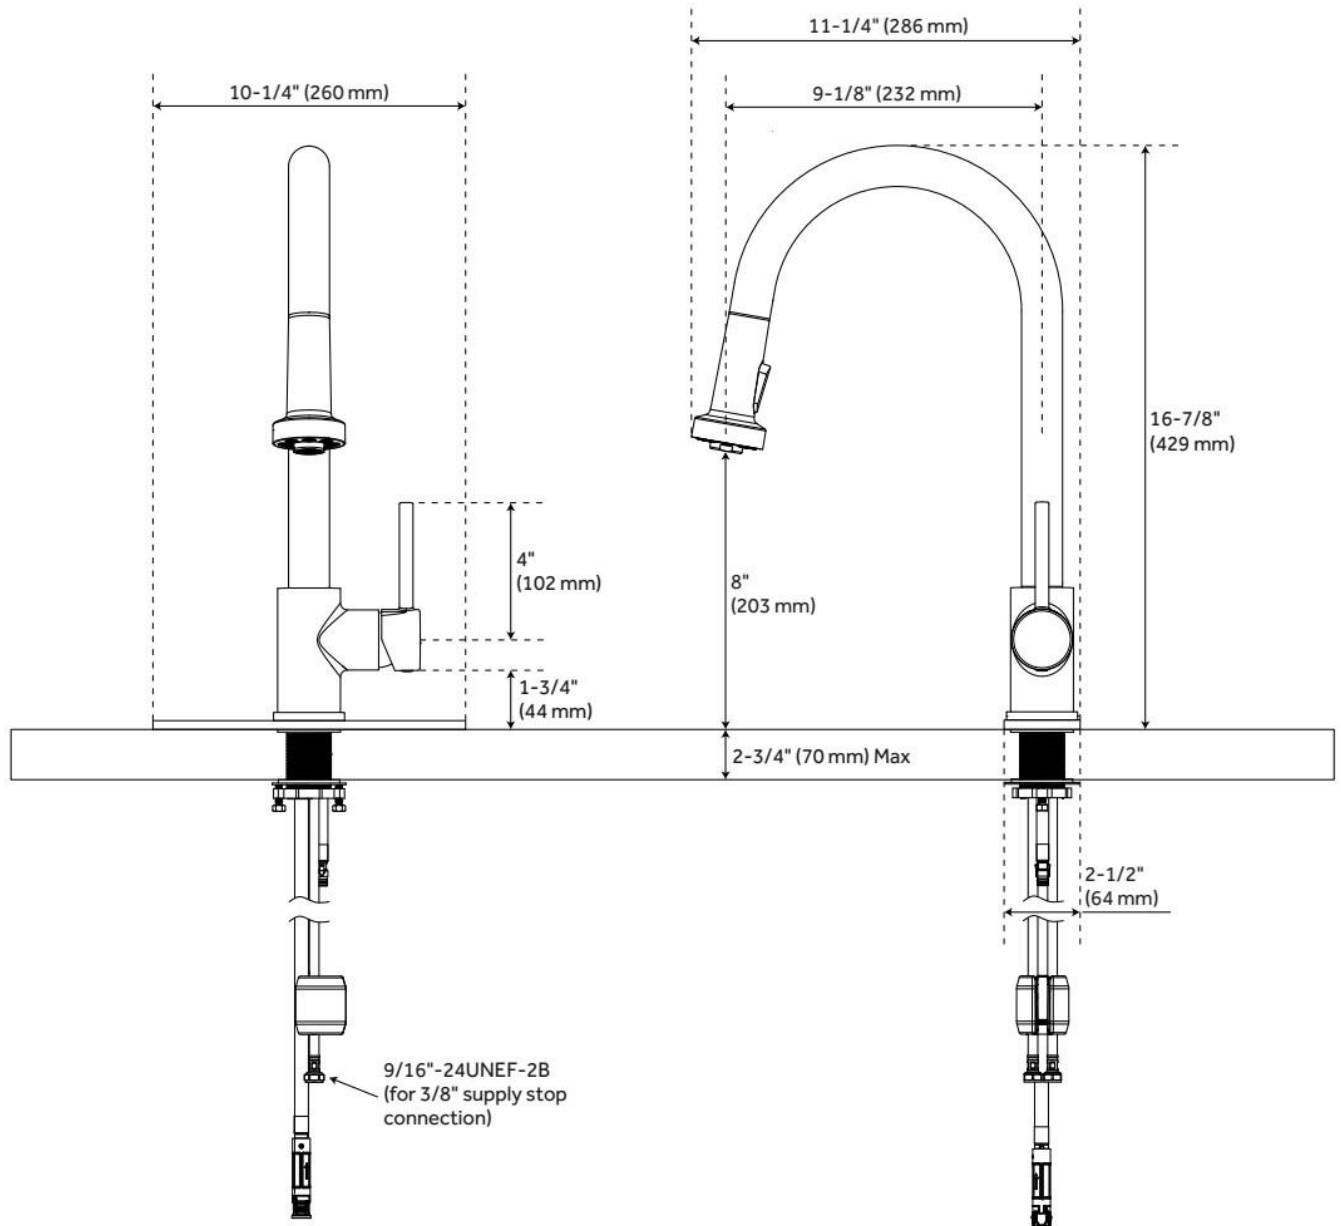

RIDGEWAY PULL-DOWN KITCHEN FAUCET WITH DECK PLATE

SKU: 951733

Code: SHXCRD107, OBPF1F80037

FEATURES

Material: Metal construction for strength and durability

Installation Type: Single-Hole

Flow Rate: 1.8 gpm (6.8 L/min) @ 60 psi

Spray Type: Stream

Cartridge Type: Ceramic Disc

Swivel Spout: Yes

ASME A112.18.1/CSA B125.1, NSF/ANSI 372, NSF/ANSI 61, NSF/ANSI/CAN 61, NSF/ANSI/CAN 61-9:Q \leq 1, ICC/ANSI A117.1, CEC Listed, CALGreen, Massachusetts Accepted, LISTED ID: N/A, SHXCRD107*

ADDITIONAL FEATURES

- Sprayer Button Functions: Stream and spray.
- Spray activation type: Button.

REVISED 5/15/2024

RIDGEWAY PULL-DOWN KITCHEN FAUCET WITH DECK PLATE

SKU: 951733

Code: SHXCRD107, OBP1F80037