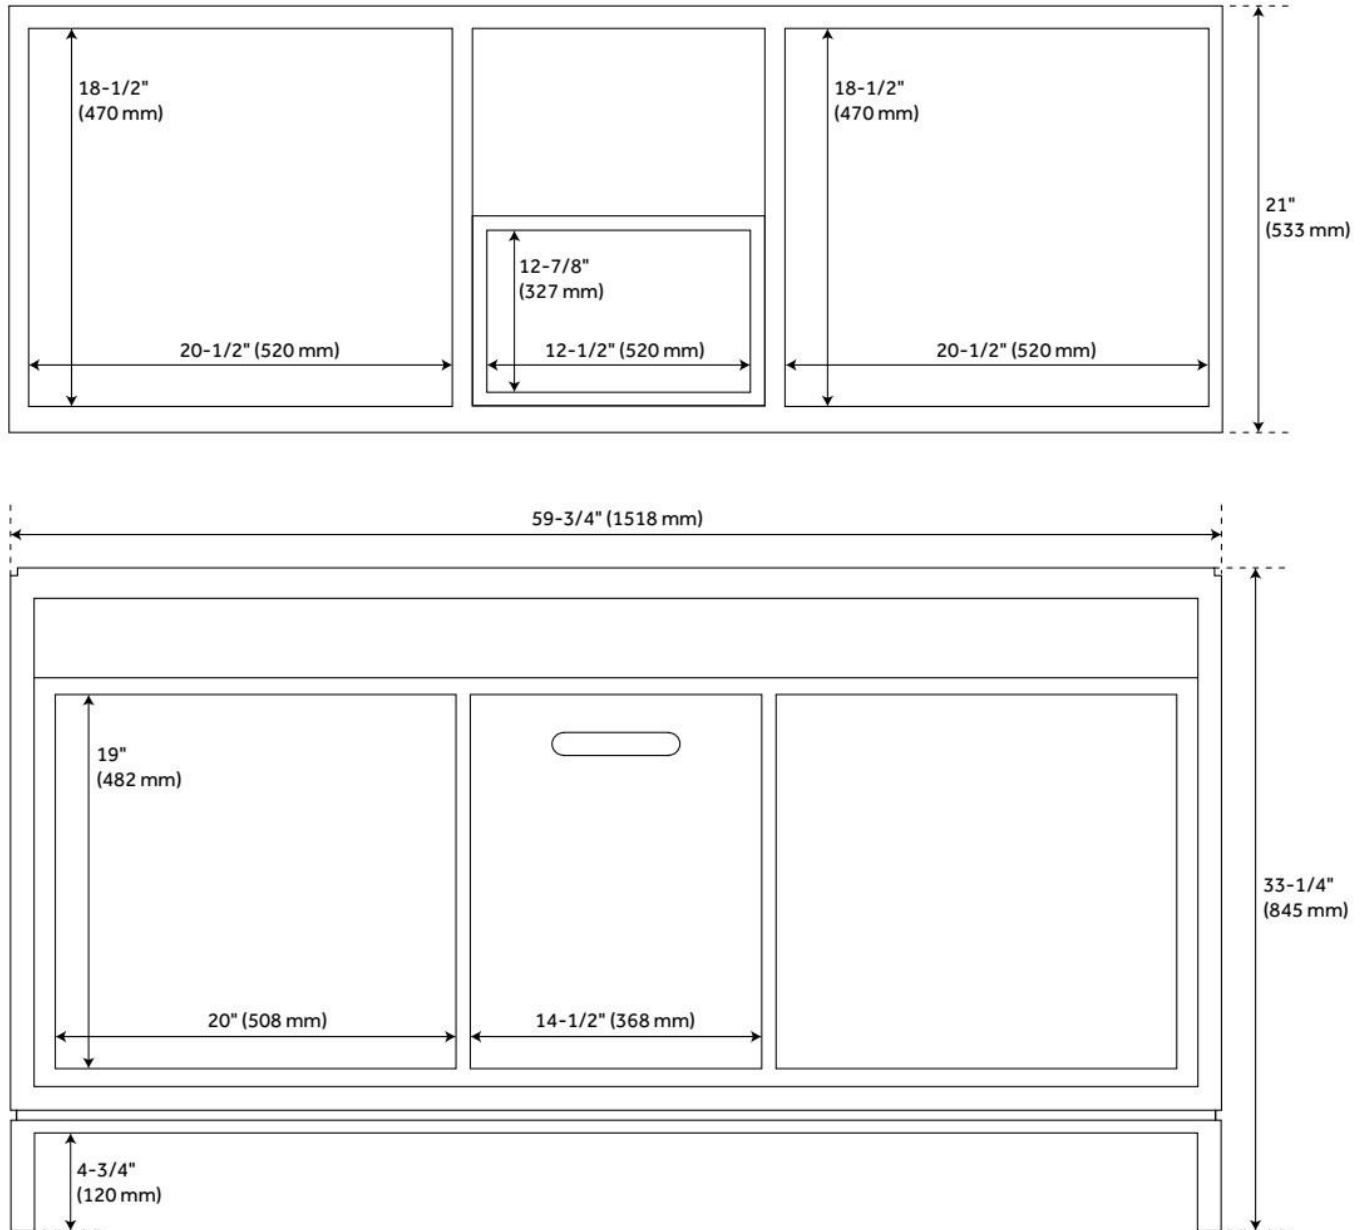

60" BECKER TEAK VANITY FOR RECTANGULAR UNDERMOUNT SINKS - TEAK

SKU: 951742-RUMB

Code: SH458415, SH469091, SH458414, SH469092, SH458413, SH458412, SH458417, SH458416, SH458419, SH458418, SH458421, SH458420, SH458423

REVISED 8/5/2024