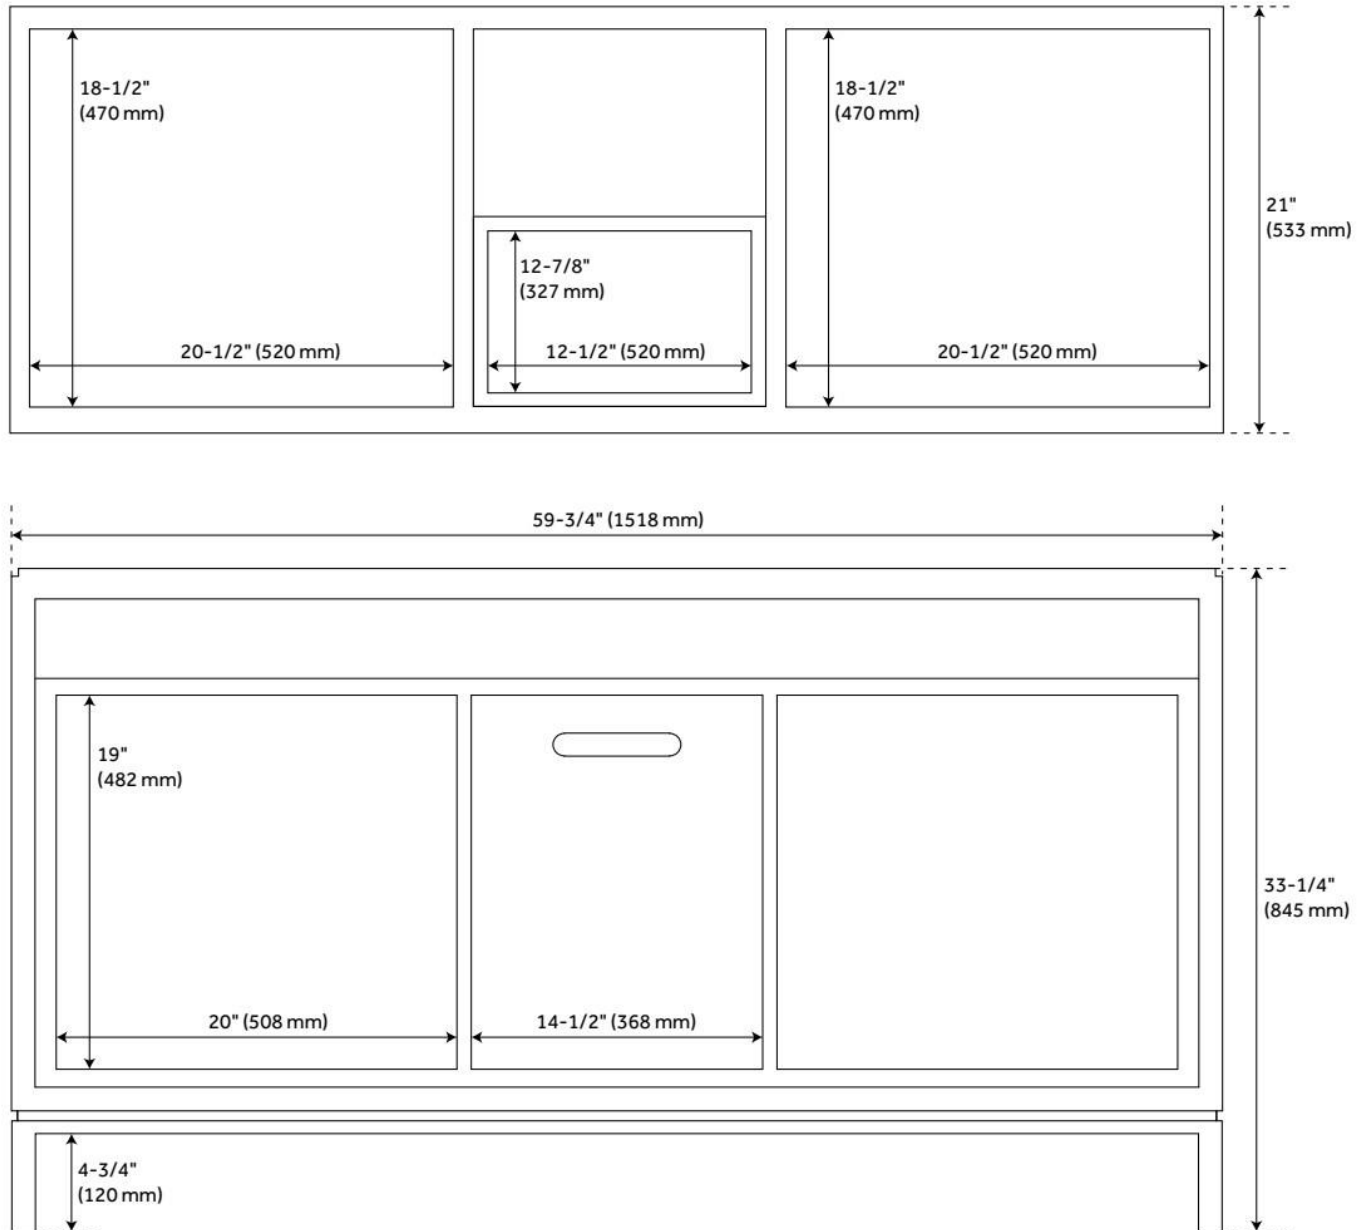

60" BECKER TEAK VANITY FOR RECTANGULAR UNDERMOUNT SINKS - GRAY WASH

SKU: 951744-RUMB

Code: SH469105, SH458425, SH469106, SH458424, SH458429, SH458428, SH458427, SH458426, SH458431, SH458430, SH458433, SH458432, SH458435

FEATURES

Material: Teak
Product Finish: Gray Wash
Number of Doors: 4
Number of Drawers: 1
Built-In Adjusters: No

ADDITIONAL FEATURES

- Kiln dried and sanded to a smooth finish. Maintain or restore color using wood treatment products.
- Granite is A-grade. Polished Carrara Marble is sourced from Italy.
- Includes a matching backsplash and set of white porcelain sinks.
- See Installation Instructions for directions to attach the vanity top and sink.
- All dimensions are ($\pm 1/2$ ").

REVISED 7/31/2024

60" BECKER TEAK VANITY FOR RECTANGULAR UNDERMOUNT SINKS - GRAY WASH

SKU: 951744-RUMB

Code: SH469105, SH458425, SH469106, SH458424, SH458429, SH458428, SH458427, SH458426, SH458431, SH458430, SH458433, SH458432, SH458435