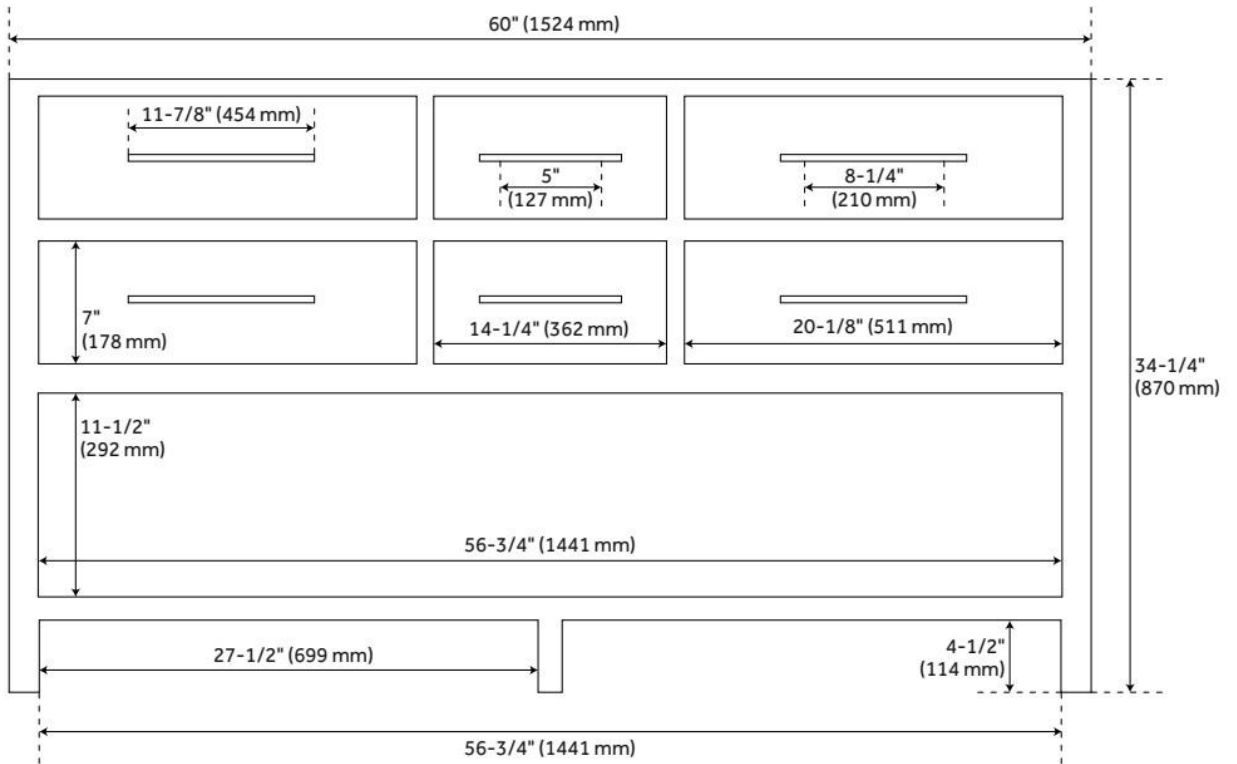

60" ROBERTSON DOUBLE CONSOLE VANITY FOR RECTANGULAR UNDERMOUNT SINKS - BLACK

SKU: 951747-RUMB

Code: SH476180, SH469120, SH469119, SH458445, SH458442, SH458443, SH458438, SH458439, SH458440, SH458441, SH458436, SH458437, SH559130

FEATURES

Material: Mahogany
Number of Drawers: 4
Dovetail Drawers: Yes
Hardware Finish: Antique Brass
Built-In Adjusters: Yes

LISTED ID: 506894

ADDITIONAL FEATURES

- Includes a matching backsplash and a pair of white porcelain sinks.
- Granite is A-grade. Polished Carrara Marble is sourced from Italy.
- Each stone top is carved from a single piece of stone and will feature natural variations.
- All dimensions are ($\pm 1/2$ ").

REVISED 11/27/2024

60" ROBERTSON DOUBLE CONSOLE VANITY FOR RECTANGULAR UNDERMOUNT SINKS - BLACK

SKU: 951747-RUMB

Code: SH476180, SH469120, SH469119, SH458445, SH458442, SH458443, SH458438, SH458439, SH458440, SH458441, SH458436, SH458437, SH559130