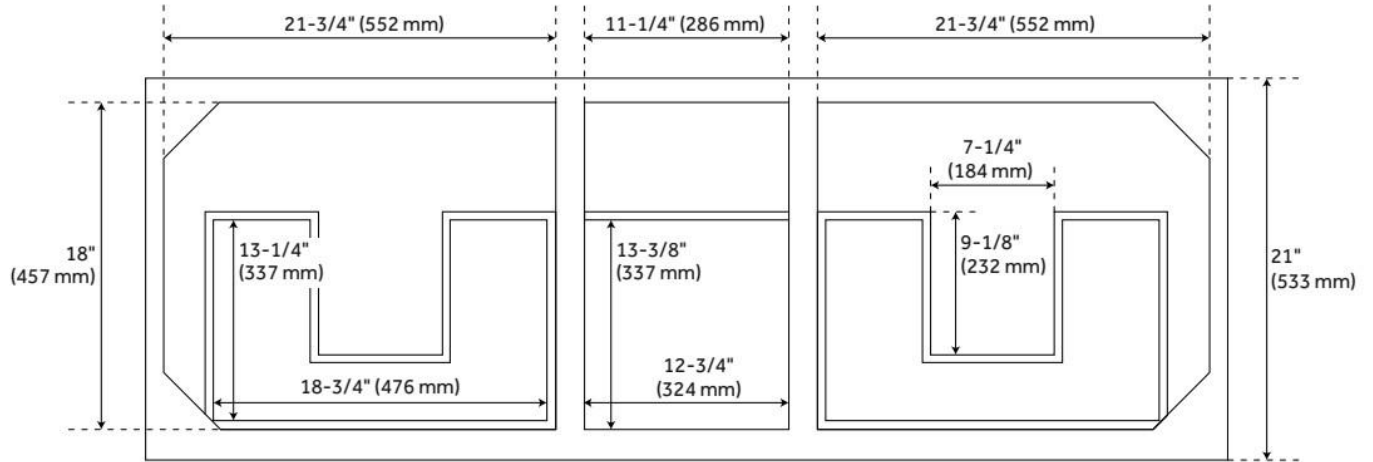

FEATURES

Material: Mahogany
Number of Drawers: 4
Dovetail Drawers: Yes
Hardware Finish: Antique Brass
Built-In Adjusters: Yes

LISTED ID: 506894

ADDITIONAL FEATURES

- Includes a matching backsplash and a pair of white porcelain sinks.
- Granite is A-grade. Polished Carrara Marble is sourced from Italy.
- Each stone top is carved from a single piece of stone and will feature natural variations.
- All dimensions are ($\pm 1/2$ ").

REVISED 11/27/2024

60" ROBERTSON DOUBLE CONSOLE VANITY FOR RECTANGULAR UNDERMOUNT SINKS - BLACK

SKU: 951747-RUMB

Code: SH476180, SH469120, SH469119, SH458445, SH458442, SH458443, SH458438, SH458439, SH458440, SH458441, SH458436, SH458437, SH559130