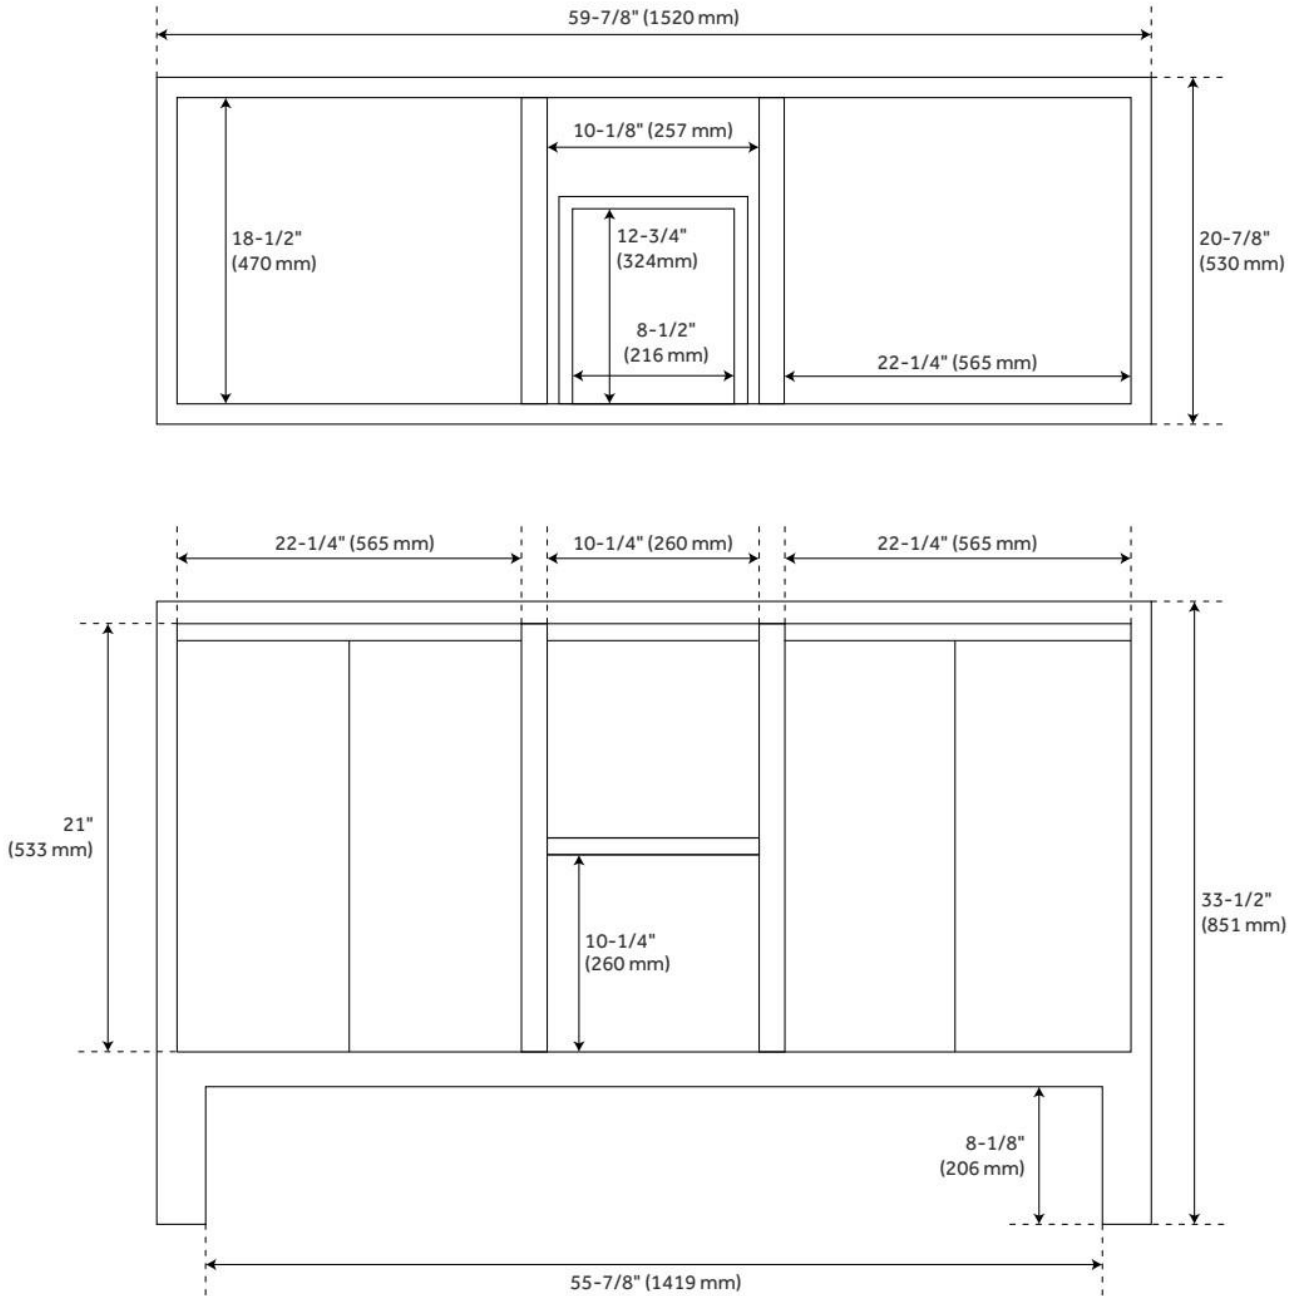

60" DICKSON TEAK VANITY FOR RECTANGULAR UNDERMOUNT SINKS - GRAY WASH

SKU: 951748-RUMB

Code: SH476181, SH458449, SH469134, SH458448, SH458453, SH458452, SH458451, SH458450, SH458455, SH458454, SH458457, SH458456, SH458459

REVISED 8/12/2024