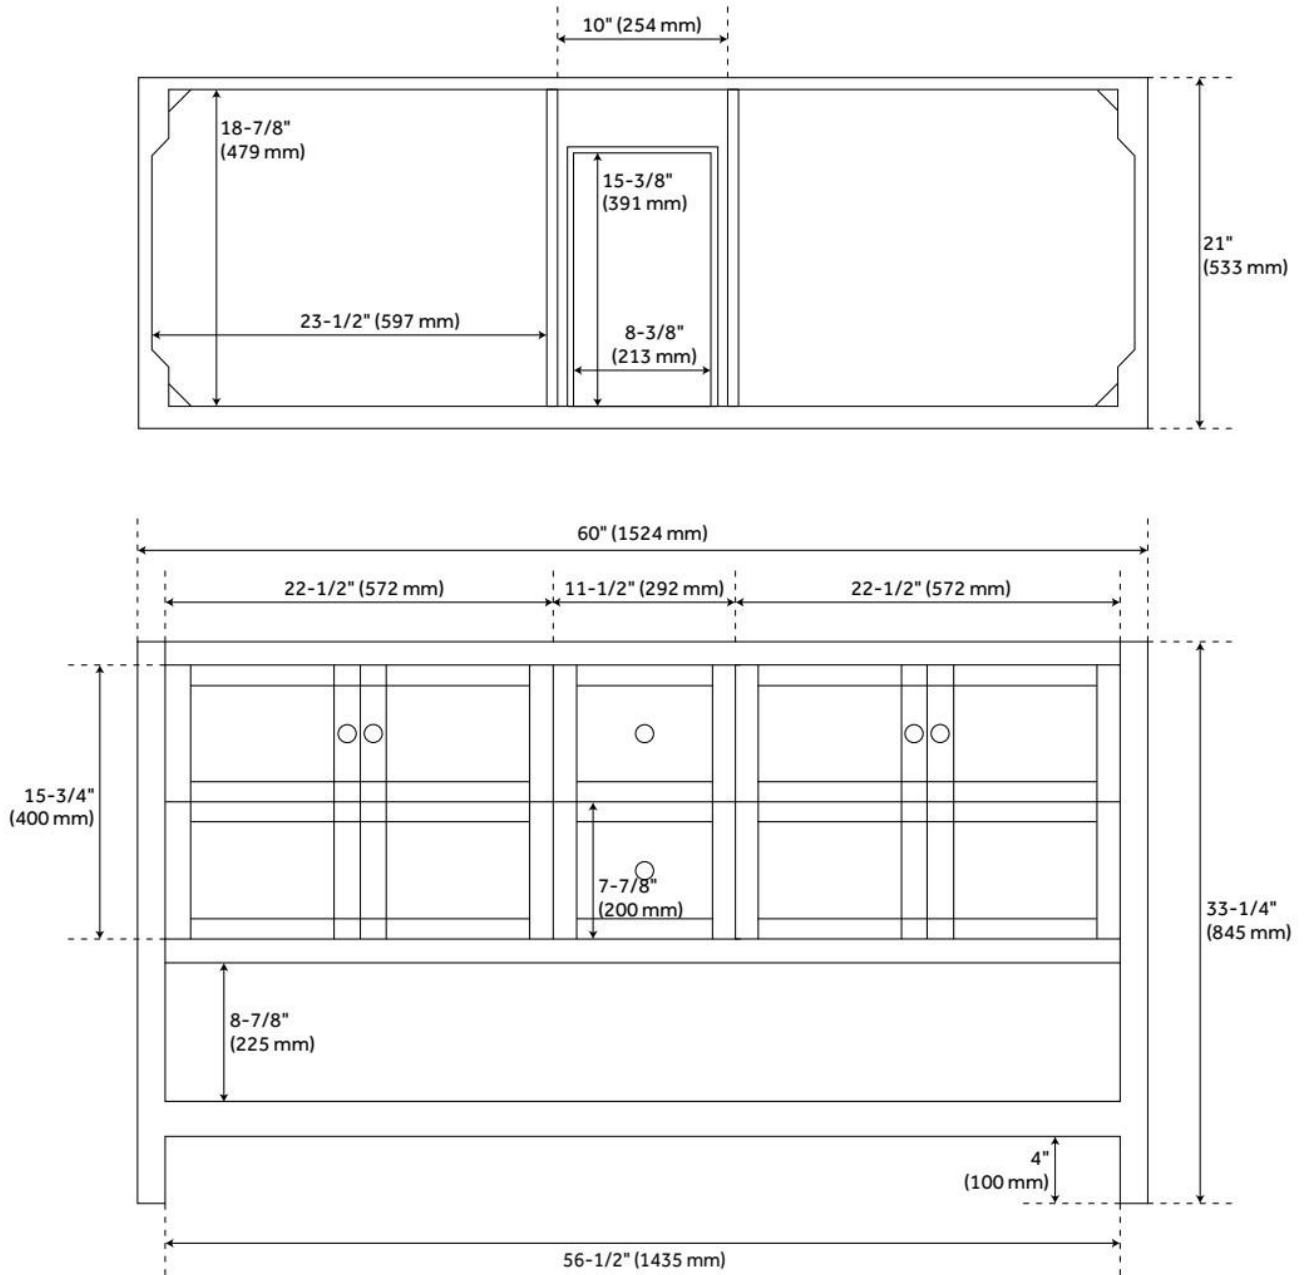

60" OLSEN DOUBLE CONSOLE VANITY FOR RECTANGULAR UNDERMOUNT SINKS - ASH BROWN

SKU: 951784-RUMB

Code: SH469386, SH476199, SH458689, SH458690, SH458691, SH458692, SH458693, SH458694, SH458696

FEATURES

- Material: Wood
- Product Finish: Ash Brown
- Number of Doors: 4
- Number of Drawers: 2
- Dovetail Drawers: Yes
- Hardware Finish: Brushed Nickel
- Built-In Adjusters: Yes

LISTED ID: 506894

ADDITIONAL FEATURES

- Includes a matching backsplash and a pair of white porcelain sinks.
- Granite is A-grade. Polished Carrara Marble is sourced from Italy.
- Each stone top is carved from a single piece of stone and will feature natural variations.
- All dimensions are ($\pm 1/2"$).

REVISED 7/31/2024

60" OLSEN DOUBLE CONSOLE VANITY FOR RECTANGULAR UNDERMOUNT SINKS - ASH BROWN

SKU: 951784-RUMB

Code: SH469386, SH476199, SH458689, SH458690, SH458691, SH458692, SH458693, SH458694, SH458696