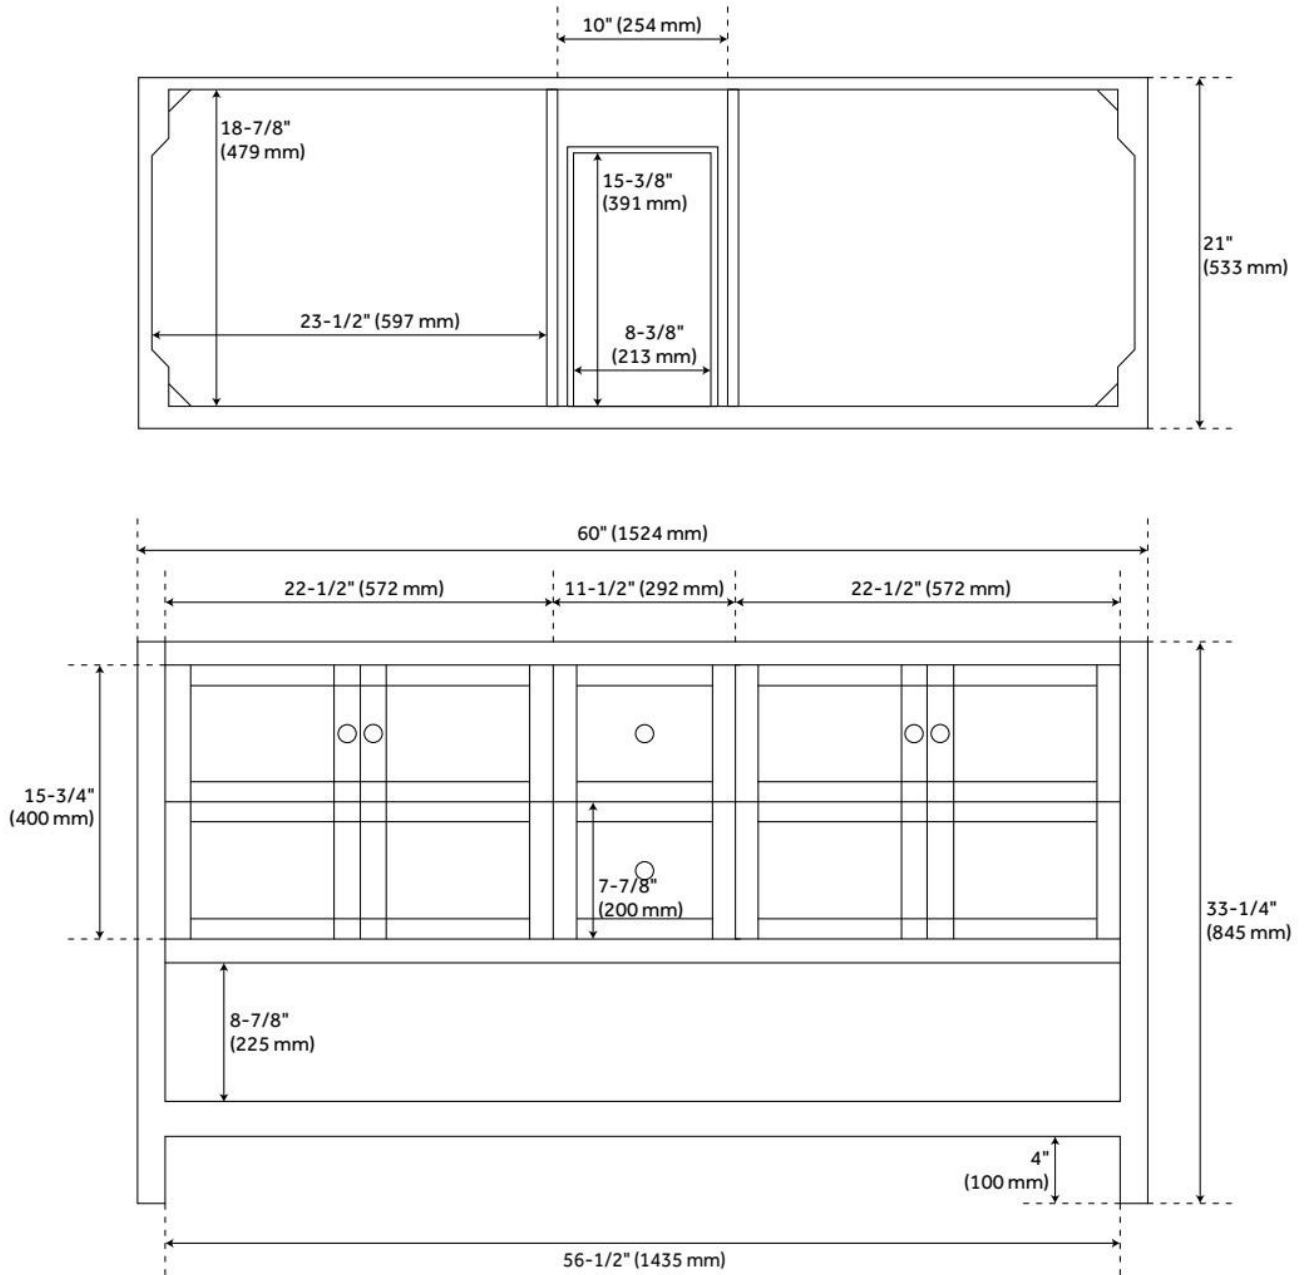

60" OLSEN DOUBLE CONSOLE VANITY FOR RECTANGULAR UNDERMOUNT SINKS - ASH BROWN

SKU: 951784-RUMB

Code: SH469386, SH476199, SH458689, SH458690, SH458691, SH458692, SH458693, SH458694, SH458696, SH559128

FEATURES

- Material: Wood
- Product Finish: Ash Brown
- Number of Doors: 4
- Number of Drawers: 2
- Dovetail Drawers: Yes
- Hardware Finish: Brushed Nickel
- Built-In Adjusters: Yes

LISTED ID: 506894

ADDITIONAL FEATURES

- Includes a matching backsplash and a pair of white porcelain sinks.
- Granite is A-grade. Polished Carrara Marble is sourced from Italy.
- Each stone top is carved from a single piece of stone and will feature natural variations.
- All dimensions are ($\pm 1/2"$).

REVISED 11/27/2024

60" OLSEN DOUBLE CONSOLE VANITY FOR RECTANGULAR UNDERMOUNT SINKS - ASH BROWN

SKU: 951784-RUMB

Code: SH469386, SH476199, SH458689, SH458690, SH458691, SH458692, SH458693, SH458694, SH458696, SH559128