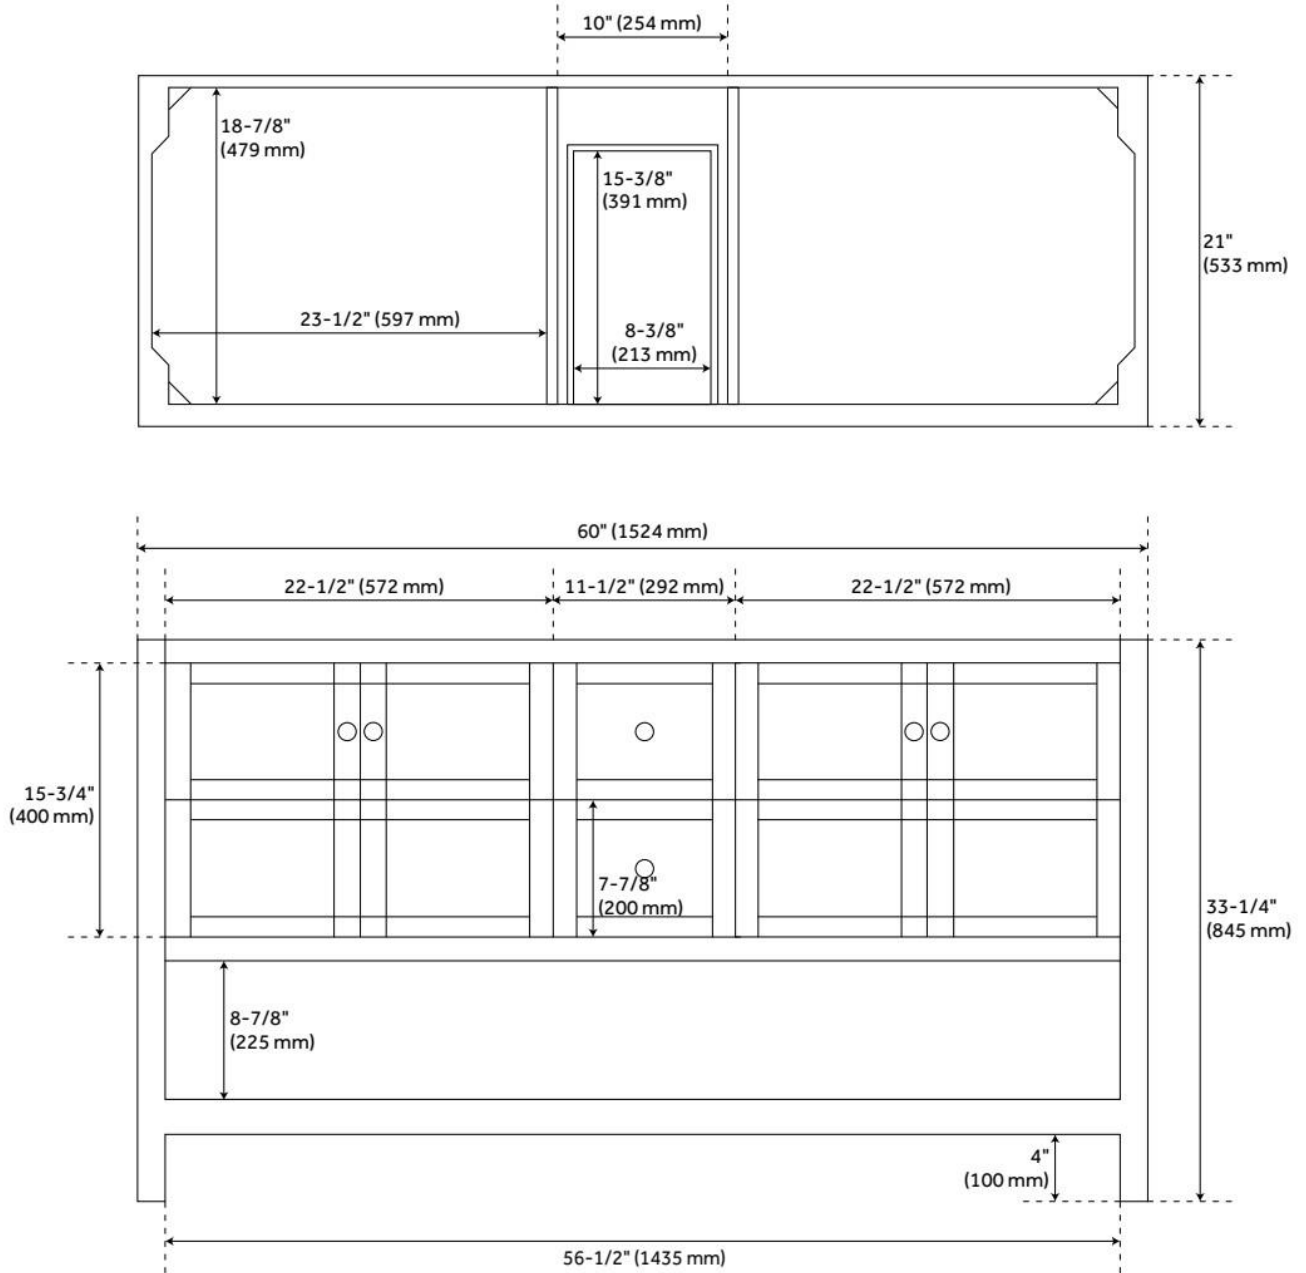

60" OLSEN DOUBLE CONSOLE VANITY - SOFT WHITE - RECTANGULAR UNDERMOUNT

SKU: 951787-RUMB

Code: SH476200, SH469400, SH458708, SH458705, SH458706, SH458701, SH458702, SH458703, SH458704

FEATURES

Material: Wood

Product Finish: Soft White

Number of Doors: 4

Number of Drawers: 2

Hardware Finish: Brushed Nickel

Built-In Adjusters: Yes

LISTED ID: 506894

ADDITIONAL FEATURES

- Includes a matching backsplash and a pair of white porcelain sinks.
- Granite is A-grade. Polished Carrara Marble is sourced from Italy.
- Each stone top is carved from a single piece of stone and will feature natural variations.
- All dimensions are ($\pm 1/2"$).

REVISED 8/7/2024

60" OLSEN DOUBLE CONSOLE VANITY - SOFT WHITE - RECTANGULAR UNDERMOUNT

SKU: 951787-RUMB

Code: SH476200, SH469400, SH458708, SH458705, SH458706, SH458701, SH458702, SH458703, SH458704

REVISED 8/7/2024