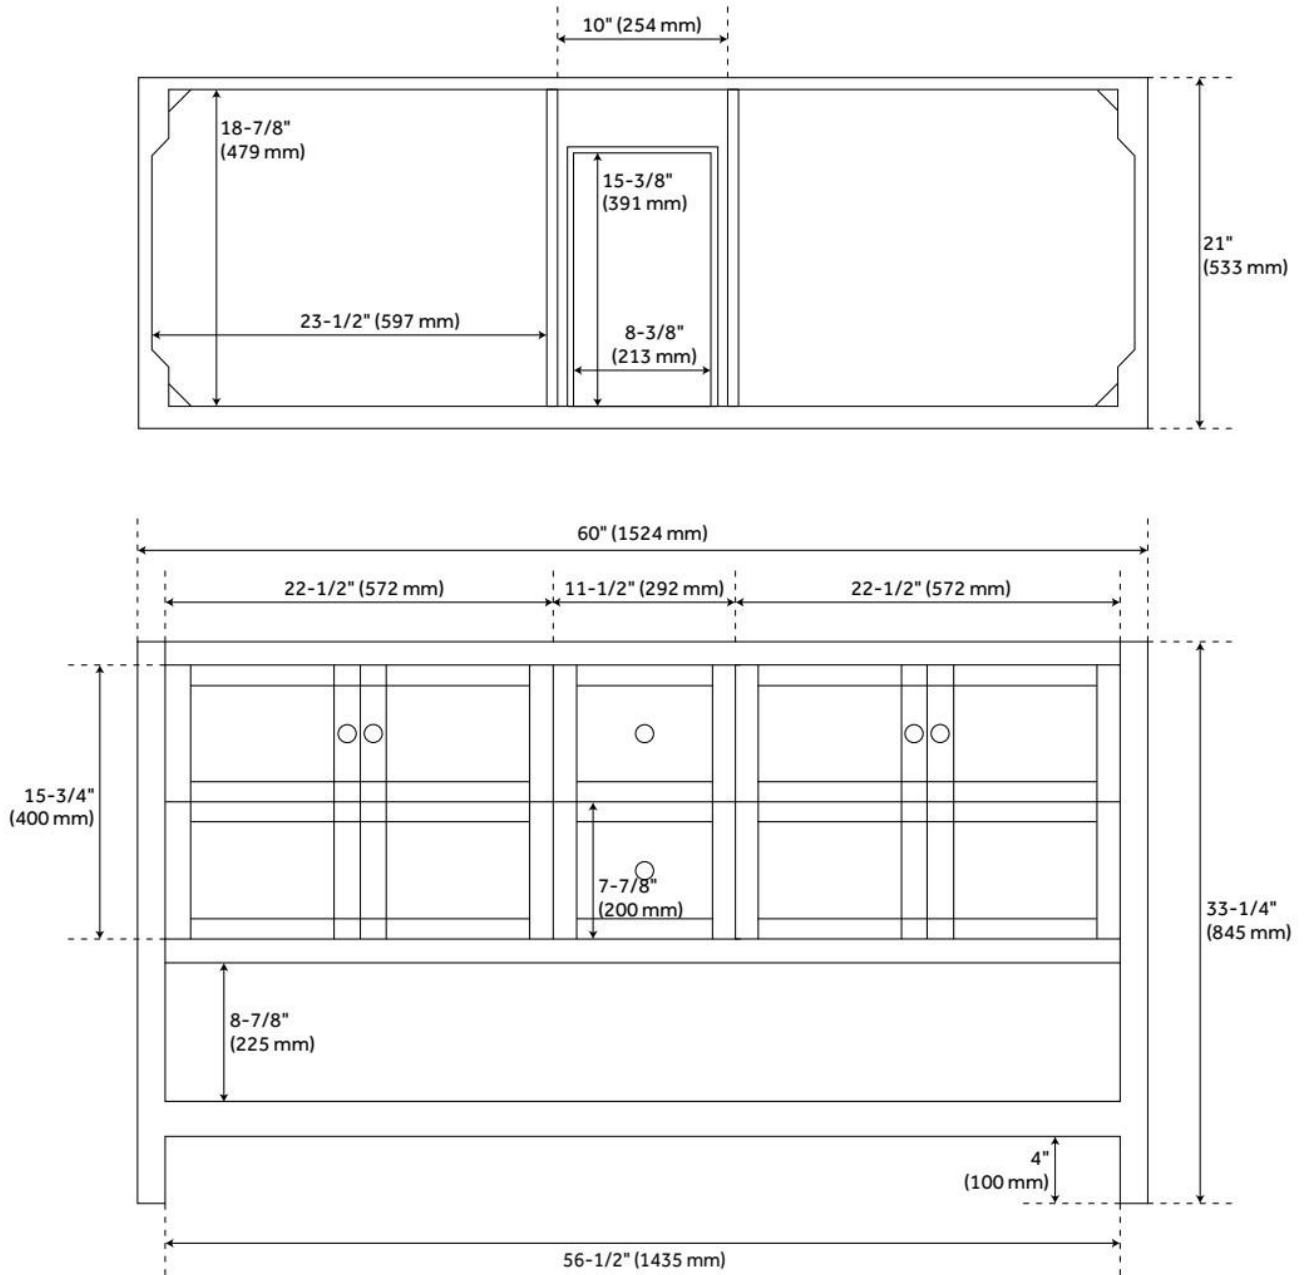

60" OLSEN DOUBLE CONSOLE VANITY - SOFT WHITE - RECTANGULAR UNDERMOUNT

SKU: 951787-RUMB

Code: SH476200, SH469400, SH458708, SH458705, SH458706, SH458701, SH458702, SH458703, SH458704, SH559129

FEATURES

Material: Wood

Product Finish: Soft White

Number of Doors: 4

Number of Drawers: 2

Hardware Finish: Brushed Nickel

Built-In Adjusters: Yes

LISTED ID: 506894

ADDITIONAL FEATURES

- Includes a matching backsplash and a pair of white porcelain sinks.
- Granite is A-grade. Polished Carrara Marble is sourced from Italy.
- Each stone top is carved from a single piece of stone and will feature natural variations.
- All dimensions are ($\pm 1/2$ ").

REVISED 11/27/2024

60" OLSEN DOUBLE CONSOLE VANITY - SOFT WHITE - RECTANGULAR UNDERMOUNT

SKU: 951787-RUMB

Code: SH476200, SH469400, SH458708, SH458705, SH458706, SH458701, SH458702, SH458703, SH458704, SH559129