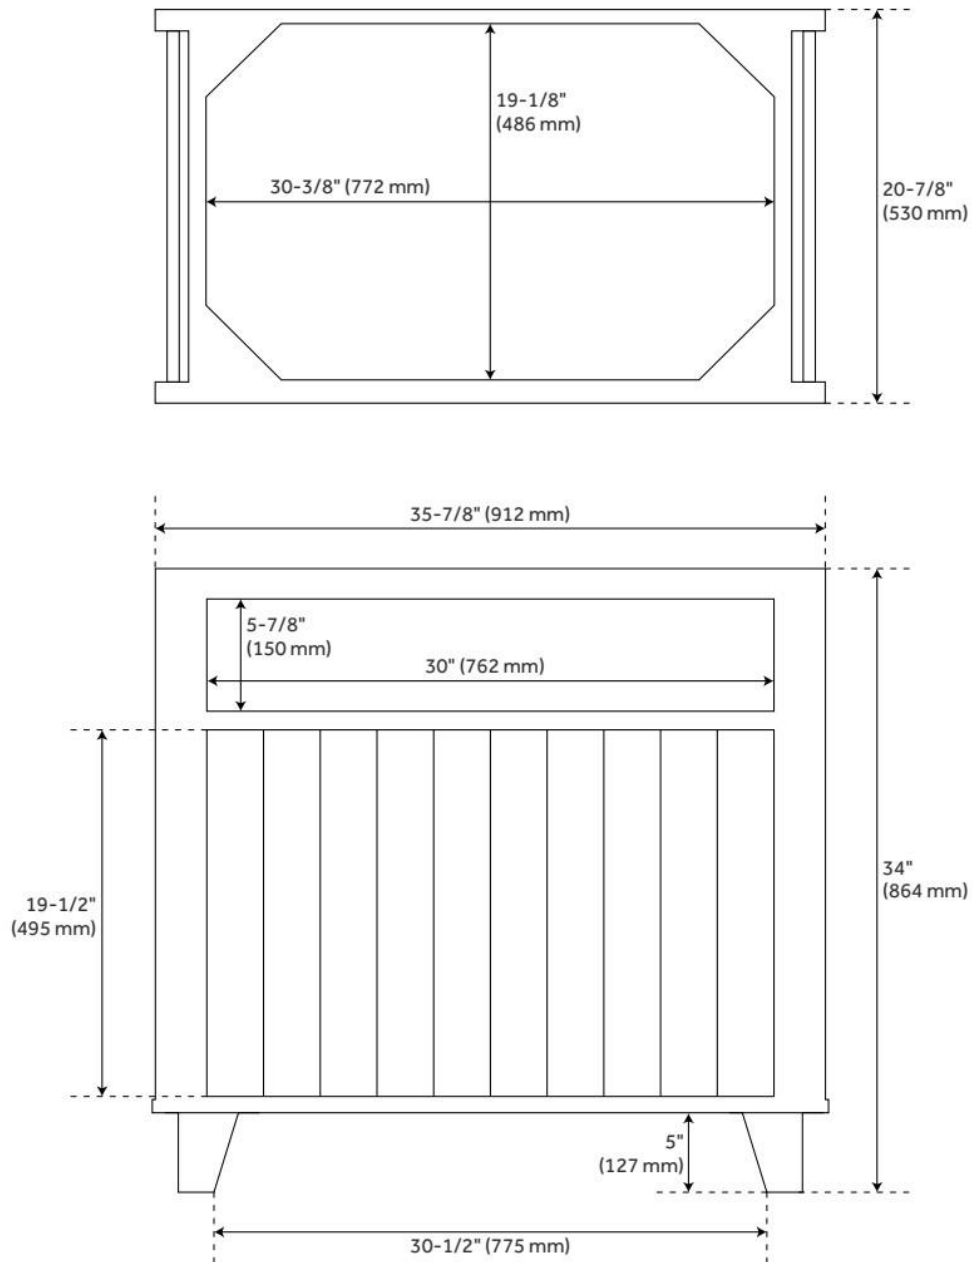

FEATURES

Material: Teak

Product Finish: Natural Wood

Number of Doors: 2

Hardware Finish: Brushed Stainless Steel

Built-In Adjusters: Yes

ADDITIONAL FEATURES

- Has one faux top drawer.
- Made of A-grade teak.
- Kiln dried and sanded to a smooth finish. Maintain or restore color using wood treatment products.
- Granite is A-grade. Polished Carrara Marble is sourced from Italy.
- Includes a matching backsplash and white porcelain sink.
- See installation Instructions for directions to attach the vanity top and sink.
- All dimensions are ($\pm 1/2"$).
- [Wood finish samples available.](#)

REVISED 8/12/2024

36" ANTIOCH TEAK VANITY FOR RECTANGULAR UNDERMOUNT SINK - NATURAL TEAK

SKU: 951808-RUMB

Code: SH458860, SH467892, SH458859, SH458867, SH458864, SH458863, SH458862, SH458861, SH458866, SH458865, SH458869, SH458868, SH458871, SH458870