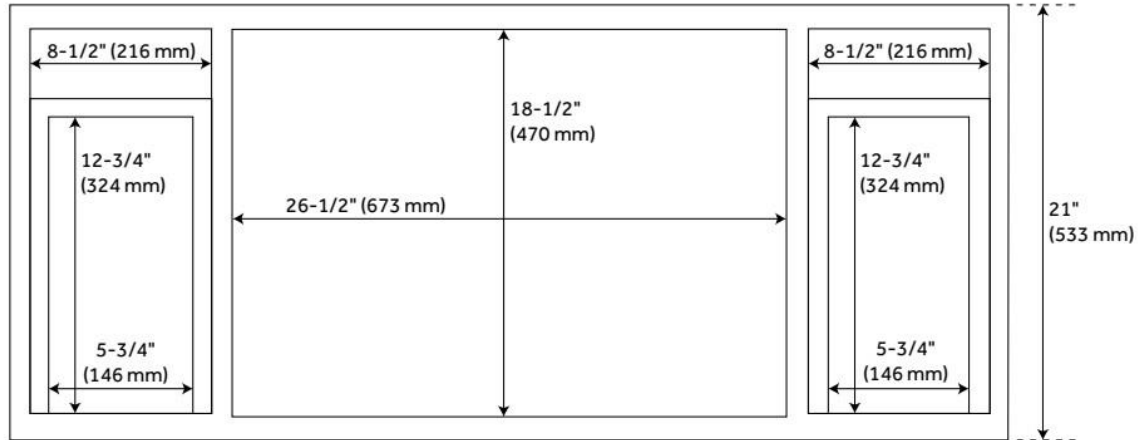

FEATURES

Material: Teak
Product Finish: Gray Wash
Number of Doors: 2
Number of Drawers: 2
Built-In Adjusters: No

ADDITIONAL FEATURES

- Kiln dried and sanded to a smooth finish. Maintain or restore color using wood treatment products.
- Granite is A-grade. Polished Carrara Marble is sourced from Italy.
- Includes a matching backsplash and white porcelain sink.
- See installation Instructions for directions to attach the vanity top and sink.
- Each stone top is carved from a single piece of stone and will feature natural variations.
- All dimensions are ($\pm 1/2"$).

REVISED 8/12/2024

48" BECKER TEAK VANITY FOR RECTANGULAR UNDERMOUNT SINK - GRAY WASH

SKU: 951840-RUMB

Code: SH457323, SH467726, SH457326, SH473731, SH457327, SH473732, SH457324, SH473733, SH457325, SH473734, SH457328, SH473735, SH457329, SH473736