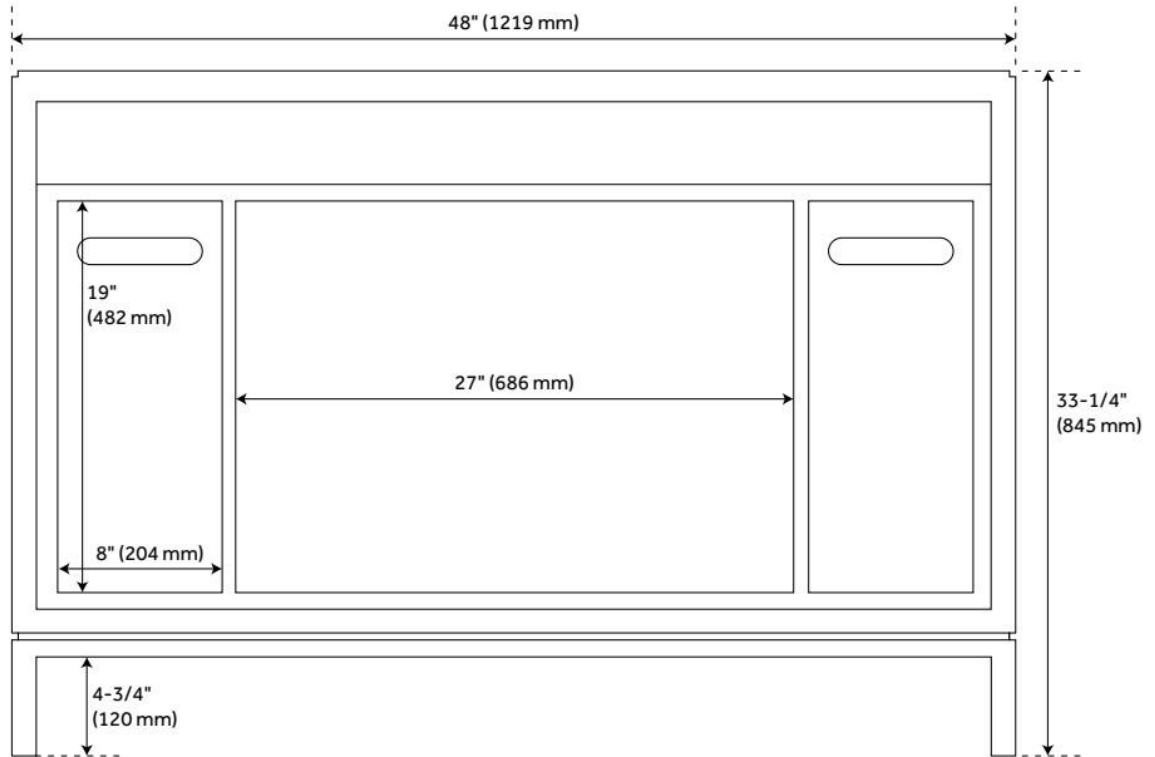

FEATURES

Material: Teak
Product Finish: Gray Wash
Number of Doors: 2
Number of Drawers: 2
Built-In Adjusters: No

ADDITIONAL FEATURES

- Kiln dried and sanded to a smooth finish. Maintain or restore color using wood treatment products.
- Granite is A-grade. Polished Carrara Marble is sourced from Italy.
- Includes a matching backsplash and white porcelain sink.
- See installation Instructions for directions to attach the vanity top and sink.
- Each stone top is carved from a single piece of stone and will feature natural variations.
- All dimensions are ($\pm 1/2"$).

REVISED 8/12/2024

48" BECKER TEAK VANITY FOR RECTANGULAR UNDERMOUNT SINK - GRAY WASH

SKU: 951840-RUMB

Code: SH457323, SH467726, SH457326, SH473731, SH457327, SH473732, SH457324, SH473733, SH457325, SH473734, SH457328, SH473735, SH457329, SH473736