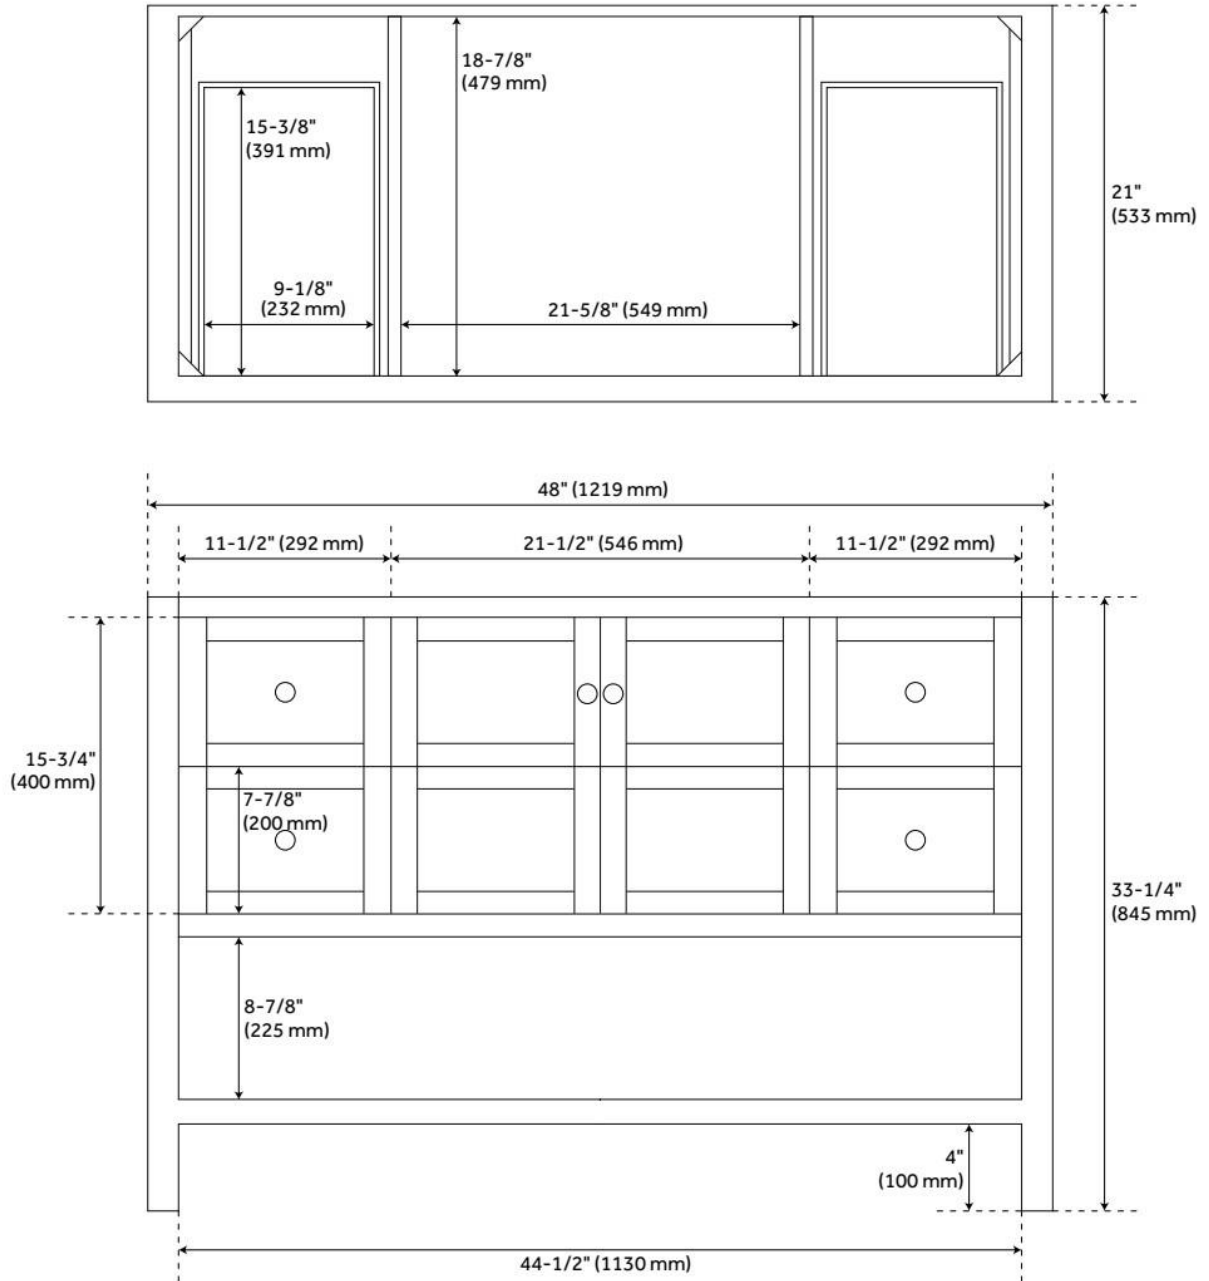

# 48" OLSEN CONSOLE VANITY FOR RECTANGULAR UNDERMOUNT SINK - ASH BROWN

SKU: 951884-RUMB

Code: SH473824, SH473829, SH468996, SH468997, SH457527, SH457528, SH457529, SH457530, SH457531, SH457532

## FEATURES

Material: Wood  
Product Finish: Ash Brown  
Number of Doors: 2  
Number of Drawers: 4  
Dovetail Drawers: Yes  
Hardware Finish: Brushed Nickel  
Built-In Adjusters: Yes

LISTED ID: 506897

## ADDITIONAL FEATURES

- Includes a matching backsplash and white porcelain sink.
- Granite is A-grade. Polished Carrara Marble is sourced from Italy.
- Each stone top is carved from a single piece of stone and will feature natural variations.
- See Installation Instructions for directions to attach the vanity top and sink.
- All dimensions are ( $\pm 1/2''$ ).
- [Wood finish samples available.](#)

# 48" OLSEN CONSOLE VANITY FOR RECTANGULAR UNDERMOUNT SINK - ASH BROWN

SKU: 951884-RUMB

Code: SH473824, SH473829, SH468996, SH468997, SH457527, SH457528, SH457529, SH457530, SH457531, SH457532

REVISED 8/12/2024