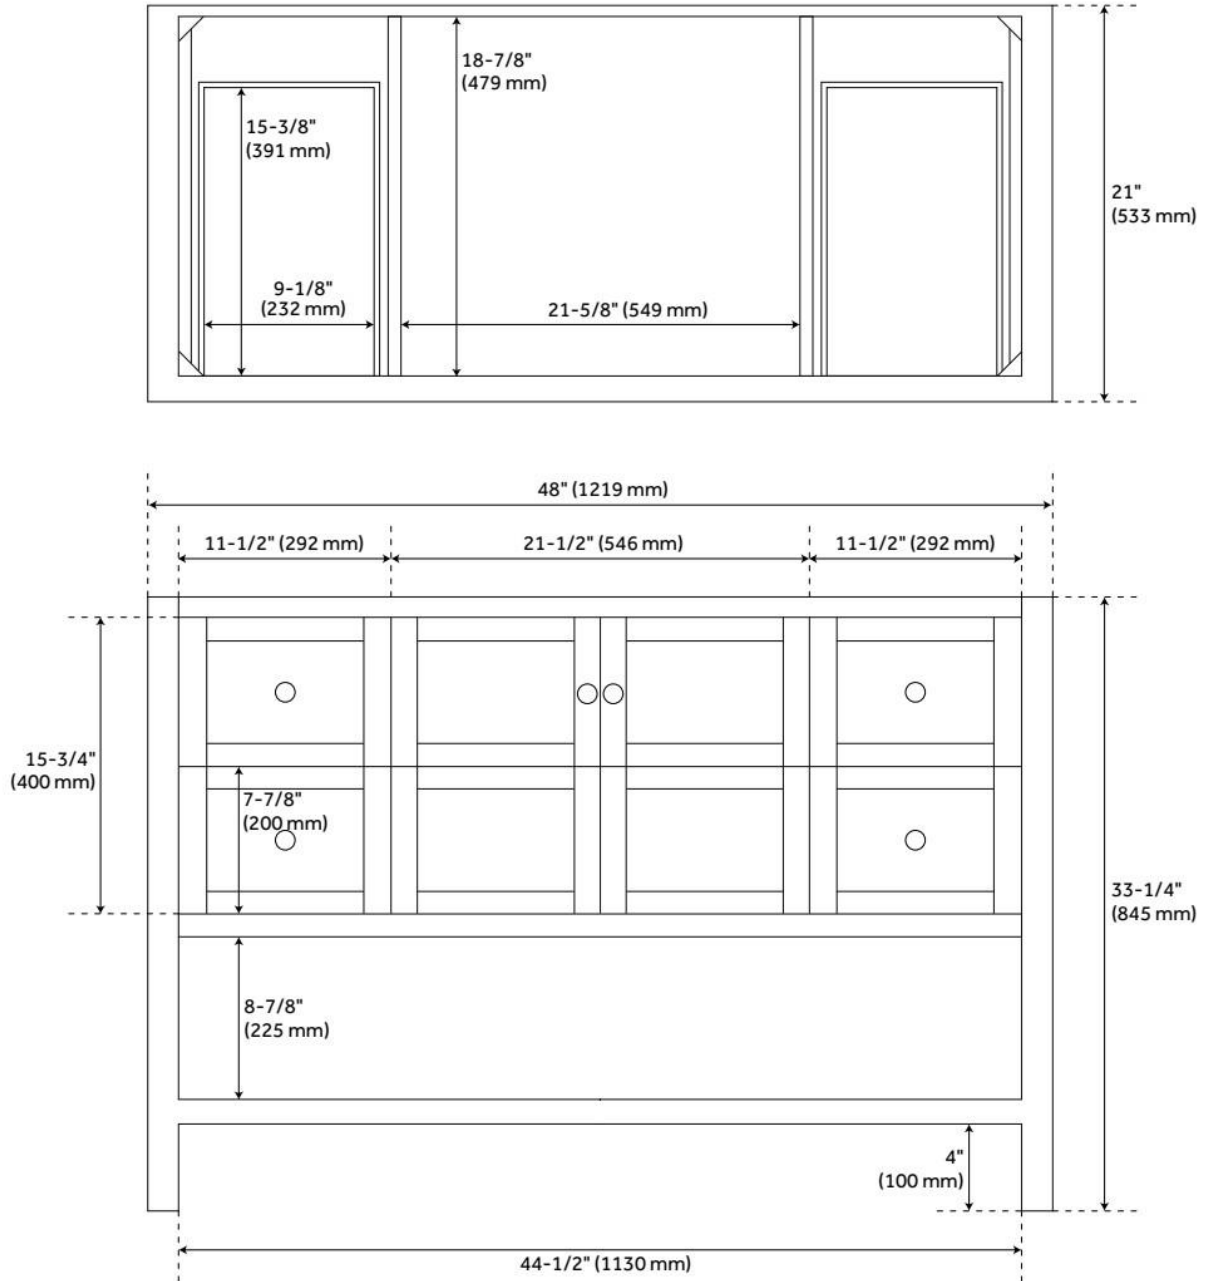

48" OLSEN CONSOLE VANITY FOR RECTANGULAR UNDERMOUNT SINK - SOFT WHITE

SKU: 951886-RUMB

Code: SH473830, SH473837, SH469005, SH469006, SH457534, SH457535, SH457536, SH457537, SH457538, SH457539

FEATURES

Material: Wood

Product Finish: Soft White

Number of Doors: 2

Number of Drawers: 4

Hardware Finish: Brushed Nickel

Built-In Adjusters: Yes

LISTED ID: 506897

ADDITIONAL FEATURES

- Includes a matching backsplash and white porcelain sink.
- Granite is A-grade. Polished Carrara Marble is sourced from Italy.
- Each stone top is carved from a single piece of stone and will feature natural variations.
- See Installation Instructions for directions to attach the vanity top and sink.
- All dimensions are ($\pm 1/2"$).

REVISED 8/2/2024

48" OLSEN CONSOLE VANITY FOR RECTANGULAR UNDERMOUNT SINK - SOFT WHITE

SKU: 951886-RUMB

Code: SH473830, SH473837, SH469005, SH469006, SH457534, SH457535, SH457536, SH457537, SH457538, SH457539