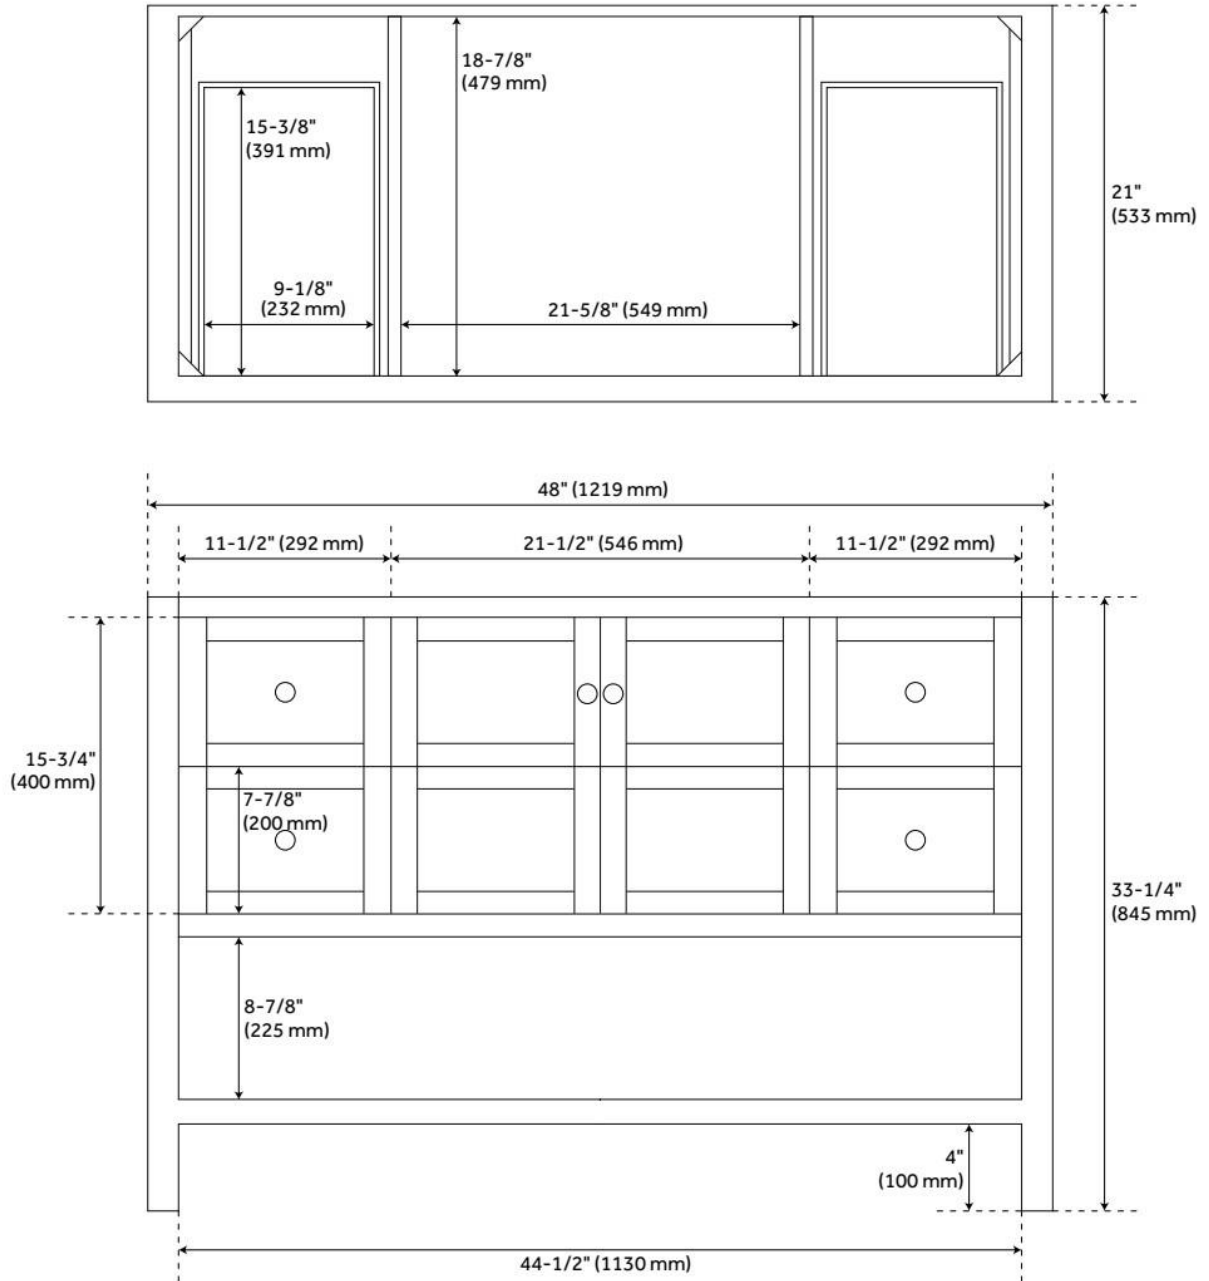

48" OLSEN CONSOLE VANITY FOR RECTANGULAR UNDERMOUNT SINK - SOFT WHITE

SKU: 951886-RUMB

Code: SH473830, SH473837, SH469005, SH469006, SH457534, SH457535, SH457536, SH457537, SH457538, SH457539, SH559116

FEATURES

Material: Wood

Product Finish: Soft White

Number of Doors: 2

Number of Drawers: 4

Hardware Finish: Brushed Nickel

Built-In Adjusters: Yes

LISTED ID: 506897

ADDITIONAL FEATURES

- Includes a matching backsplash and white porcelain sink.
- Granite is A-grade. Polished Carrara Marble is sourced from Italy.
- Each stone top is carved from a single piece of stone and will feature natural variations.
- See Installation Instructions for directions to attach the vanity top and sink.
- All dimensions are ($\pm 1/2"$).

REVISED 11/27/2024

48" OLSEN CONSOLE VANITY FOR RECTANGULAR UNDERMOUNT SINK - SOFT WHITE

SKU: 951886-RUMB

Code: SH473830, SH473837, SH469005, SH469006, SH457534, SH457535, SH457536, SH457537, SH457538, SH457539, SH559116