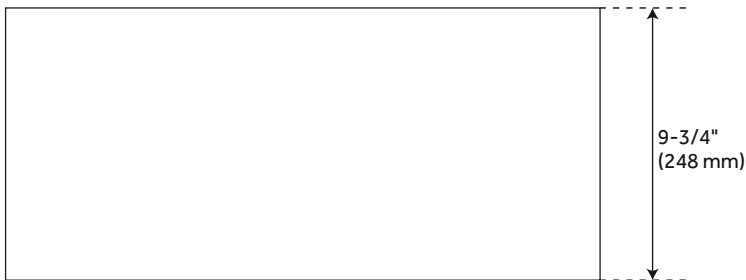

30" BRYCIN HAMMERED BRASS FARMHOUSE SINK - BRUSHED

SKU: 952095

All dimensions and specifications are nominal and may vary. Use actual products for accuracy in critical situations.