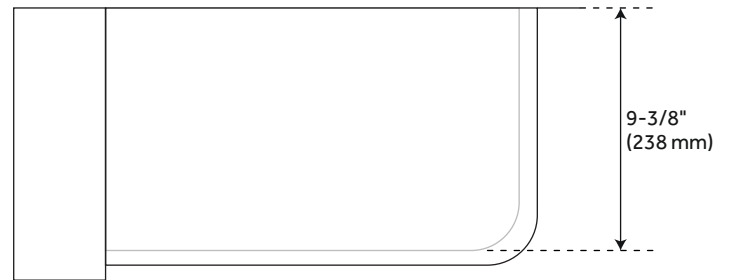

30" BRYCIN HAMMERED BRASS FARMHOUSE SINK - BRUSHED

SKU: 952095

All dimensions and specifications are nominal and may vary. Use actual products for accuracy in critical situations.