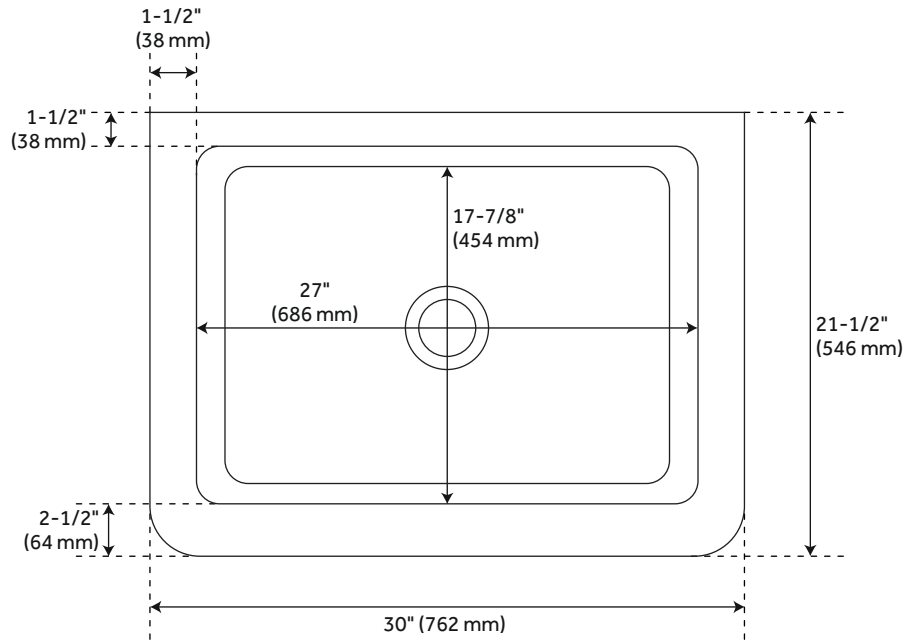

30" BRYCIN HAMMERED BRASS FARMHOUSE SINK - BRUSHED

SKU: 952095
Code: SH465224

FEATURES

Material: Brass
Length: 30"
Width: 21-1/2"
Height: 9-3/4"
Number of Basins: 1
Sink Installation: Farmhouse
Faucet Centers: No Faucet Hole
Basin Length: 27"
Basin Width: 21"
Fits Drain Hole Size: 3-1/2"
Exterior Treatment: Hammered
Interior Treatment: Hammered
Metal Gauge/Thickness: 16 Gauge
Drain Included: Optional
Faucet Included: No
Basin Configuration: Single
Apron Design: Smooth
Water Depth to Rim: 9-3/8"
Apron Front Rim Thickness: 2-1/2"
Side and Back Rim Thickness: 1-1/2"
Faucet Holes: No Faucet Hole

REVISED 3/31/2023

30" BRYCIN HAMMERED BRASS FARMHOUSE SINK - BRUSHED

SKU: 952095
Code: SH465224

ADDITIONAL FEATURES

- Brushed Finish.
- 16-gauge thickness.

REVISED 3/31/2023

30" BRYCIN HAMMERED BRASS FARMHOUSE SINK - BRUSHED

SKU: 952095

All dimensions and specifications are nominal and may vary. Use actual products for accuracy in critical situations.