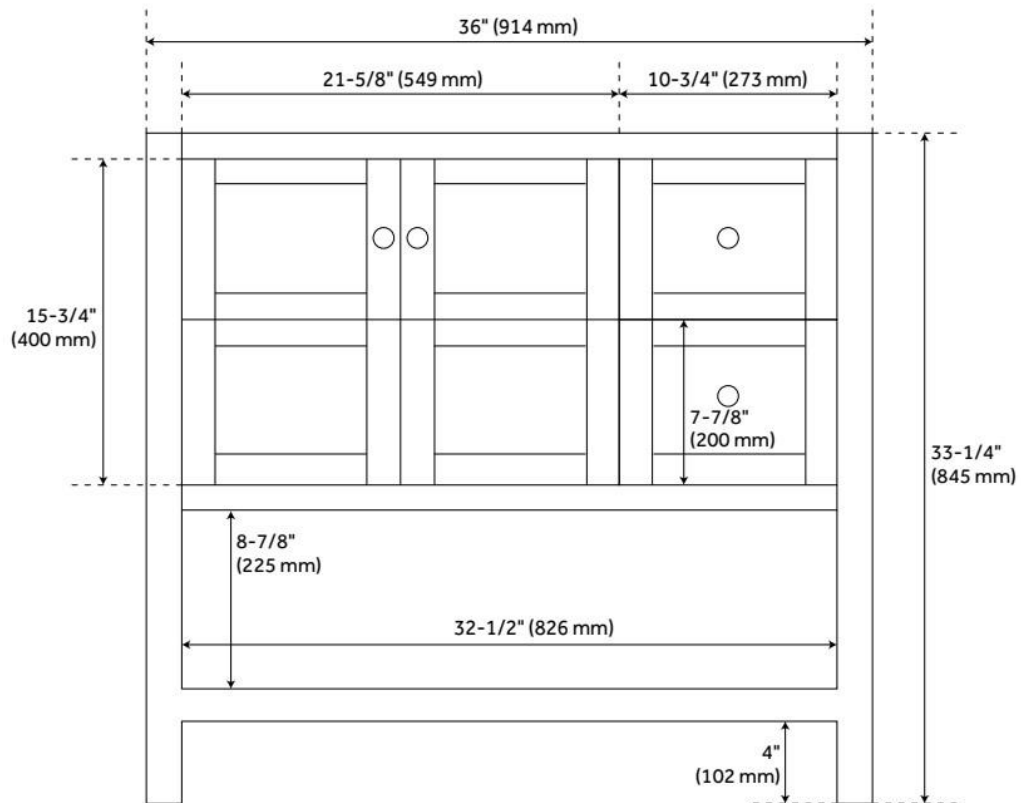

36" OLSEN CONSOLE VANITY FOR LEFT OFFSET RECTANGULAR UNDERMOUNT SINK - ASH BROWN

SKU: 952381-RUMB

Code: SH469961, SH469962

FEATURES

Material: Wood

Product Finish: Ash Brown

Number of Doors: 2

Number of Drawers: 2

Dovetail Drawers: Yes

Hardware Finish: Brushed Nickel

Built-In Adjusters: Yes

ASME A112.19.2/CSA B45.1, Massachusetts Accepted, LISTED ID: 506894

ADDITIONAL FEATURES

- Includes a matching backsplash and white porcelain sink.
- Granite is A-grade. Polished Carrara Marble is sourced from Italy.
- Each stone top is carved from a single piece of stone and will feature natural variations.
- See Installation Instructions for directions to attach the vanity top and sink.
- All dimensions are ($\pm 1/2$ ").
- [Wood finish samples available.](#)

REVISED 8/6/2024

36" OLSEN CONSOLE VANITY FOR LEFT OFFSET RECTANGULAR UNDERMOUNT SINK - ASH BROWN

SKU: 952381-RUMB

Code: SH469961, SH469962

REVISED 8/6/2024