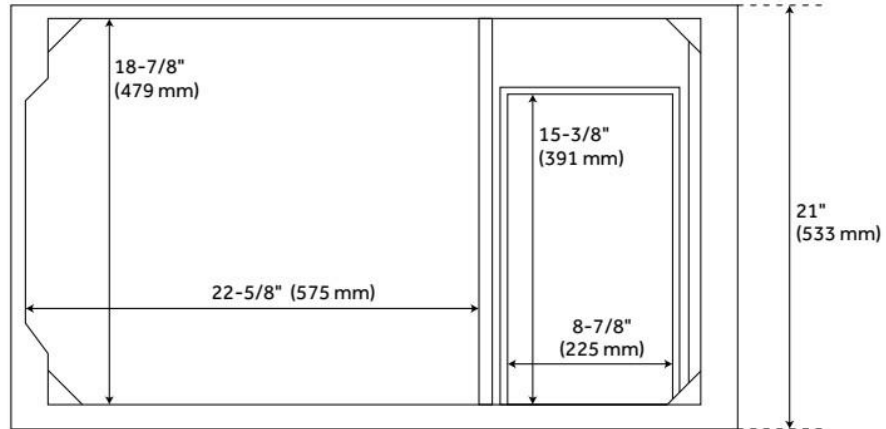

36" OLSEN CONSOLE VANITY FOR LEFT OFFSET RECTANGULAR UNDERMOUNT SINK - ASH BROWN

SKU: 952381-RUMB

Code: SH469961, SH469962

FEATURES

Material: Wood

Product Finish: Ash Brown

Number of Doors: 2

Number of Drawers: 2

Dovetail Drawers: Yes

Hardware Finish: Brushed Nickel

Built-In Adjusters: Yes

ASME A112.19.2/CSA B45.1, Massachusetts Accepted, LISTED ID: 506894

ADDITIONAL FEATURES

- Includes a matching backsplash and white porcelain sink.
- Granite is A-grade. Polished Carrara Marble is sourced from Italy.
- Each stone top is carved from a single piece of stone and will feature natural variations.
- See Installation Instructions for directions to attach the vanity top and sink.
- All dimensions are ($\pm 1/2$ ").
- [Wood finish samples available.](#)

REVISED 8/6/2024

36" OLSEN CONSOLE VANITY FOR LEFT OFFSET RECTANGULAR UNDERMOUNT SINK - ASH BROWN

SKU: 952381-RUMB

Code: SH469961, SH469962

REVISED 8/6/2024