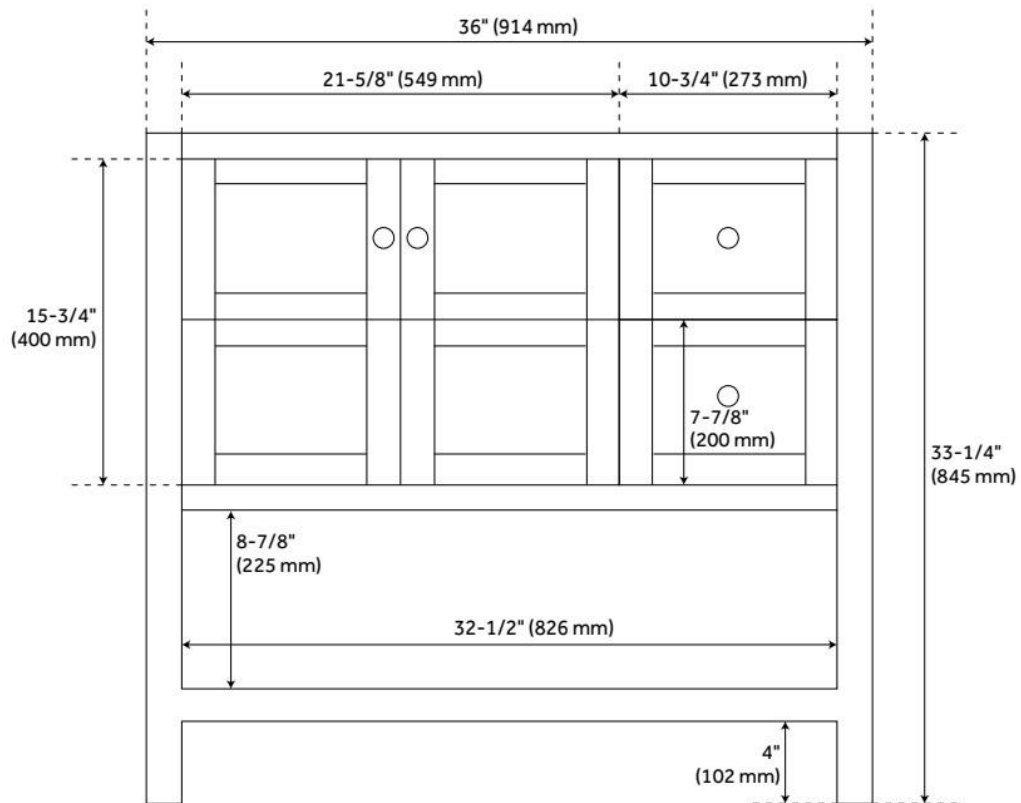

36" OLSEN CONSOLE VANITY FOR LEFT OFFSET RECTANGULAR UNDERMOUNT SINK - ASH BROWN

SKU: 952381-RUMB

Code: SH469961, SH469962, SH559017

REVISED 11/18/2024