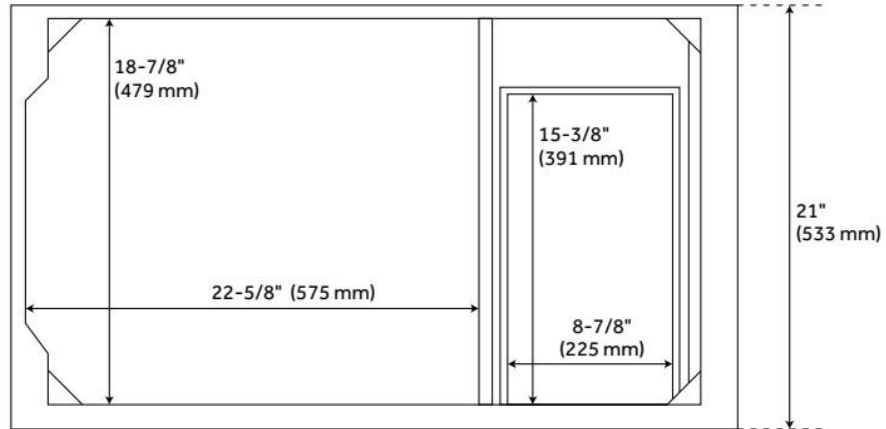

36" OLSEN CONSOLE VANITY FOR LEFT OFFSET RECTANGULAR UNDERMOUNT SINK - ASH BROWN

SKU: 952381-RUMB

Code: SH469961, SH469962, SH559017

REVISED 11/18/2024