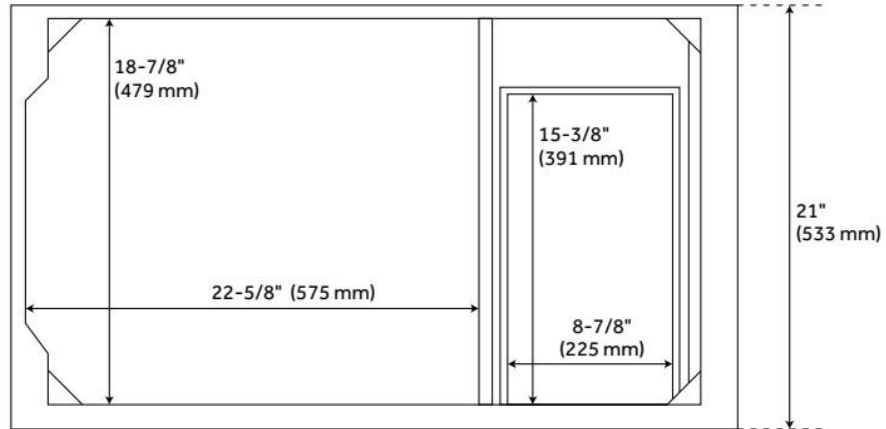

36" OLSEN CONSOLE VANITY FOR LEFT OFFSET RECTANGULAR UNDERMOUNT SINK - ASH BROWN

SKU: 952381-RUMB

Code: SH469961, SH469962, SH559017, SH559096

FEATURES

Material: Wood

Product Finish: Ash Brown

Number of Doors: 2

Number of Drawers: 2

Dovetail Drawers: Yes

Hardware Finish: Brushed Nickel

Built-In Adjusters: Yes

ASME A112.19.2/CSA B45.1, Massachusetts Accepted, LISTED ID: 506894, N/A

ADDITIONAL FEATURES

- Includes a matching backsplash and white porcelain sink.
- Granite is A-grade. Polished Carrara Marble is sourced from Italy.
- Each stone top is carved from a single piece of stone and will feature natural variations.
- See Installation Instructions for directions to attach the vanity top and sink.
- All dimensions are ($\pm 1/2"$).
- [Wood finish samples available.](#)

REVISED 11/27/2024

36" OLSEN CONSOLE VANITY FOR LEFT OFFSET RECTANGULAR UNDERMOUNT SINK - ASH BROWN

SKU: 952381-RUMB

Code: SH469961, SH469962, SH559017, SH559096

REVISED 11/27/2024