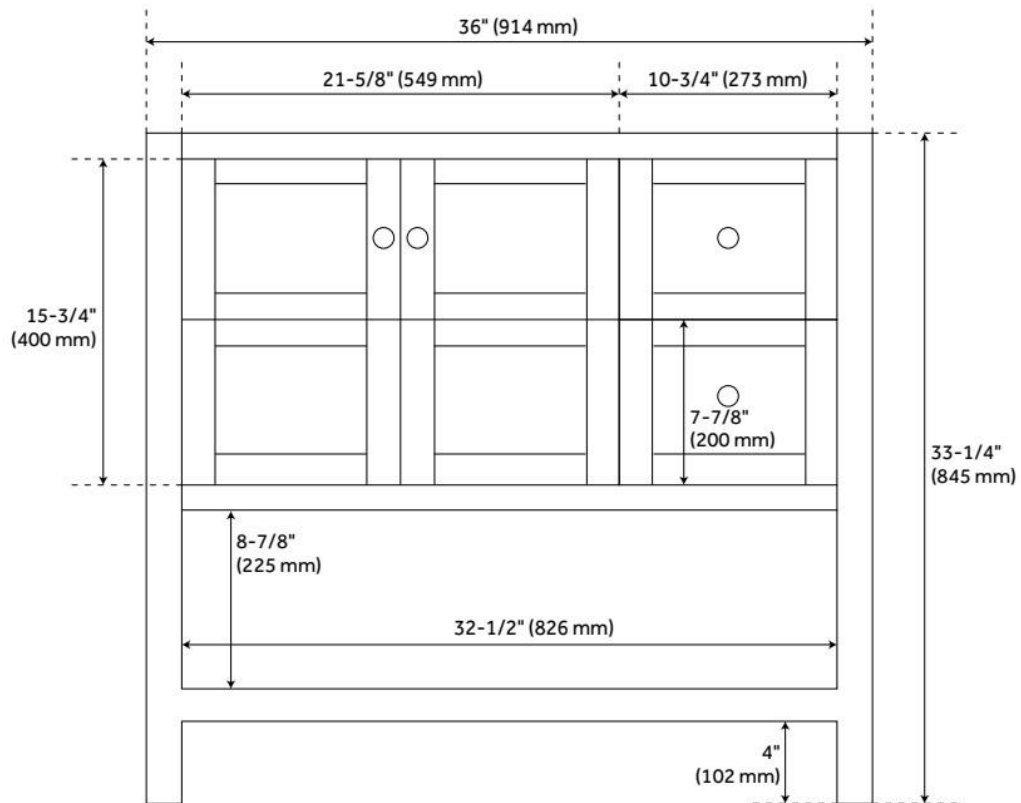

36" OLSEN CONSOLE VANITY FOR LEFT OFFSET RECTANGULAR UNDERMOUNT SINK - ASH BROWN

SKU: 952381-RUMB

Code: SH469961, SH469962, SH559017, SH559096

FEATURES

Material: Wood

Product Finish: Ash Brown

Number of Doors: 2

Number of Drawers: 2

Dovetail Drawers: Yes

Hardware Finish: Brushed Nickel

Built-In Adjusters: Yes

ASME A112.19.2/CSA B45.1, Massachusetts Accepted, LISTED ID: 506894, N/A

ADDITIONAL FEATURES

- Includes a matching backsplash and white porcelain sink.
- Granite is A-grade. Polished Carrara Marble is sourced from Italy.
- Each stone top is carved from a single piece of stone and will feature natural variations.
- See Installation Instructions for directions to attach the vanity top and sink.
- All dimensions are ($\pm 1/2"$).
- [Wood finish samples available.](#)

REVISED 11/27/2024

36" OLSEN CONSOLE VANITY FOR LEFT OFFSET RECTANGULAR UNDERMOUNT SINK - ASH BROWN

SKU: 952381-RUMB

Code: SH469961, SH469962, SH559017, SH559096

REVISED 11/27/2024