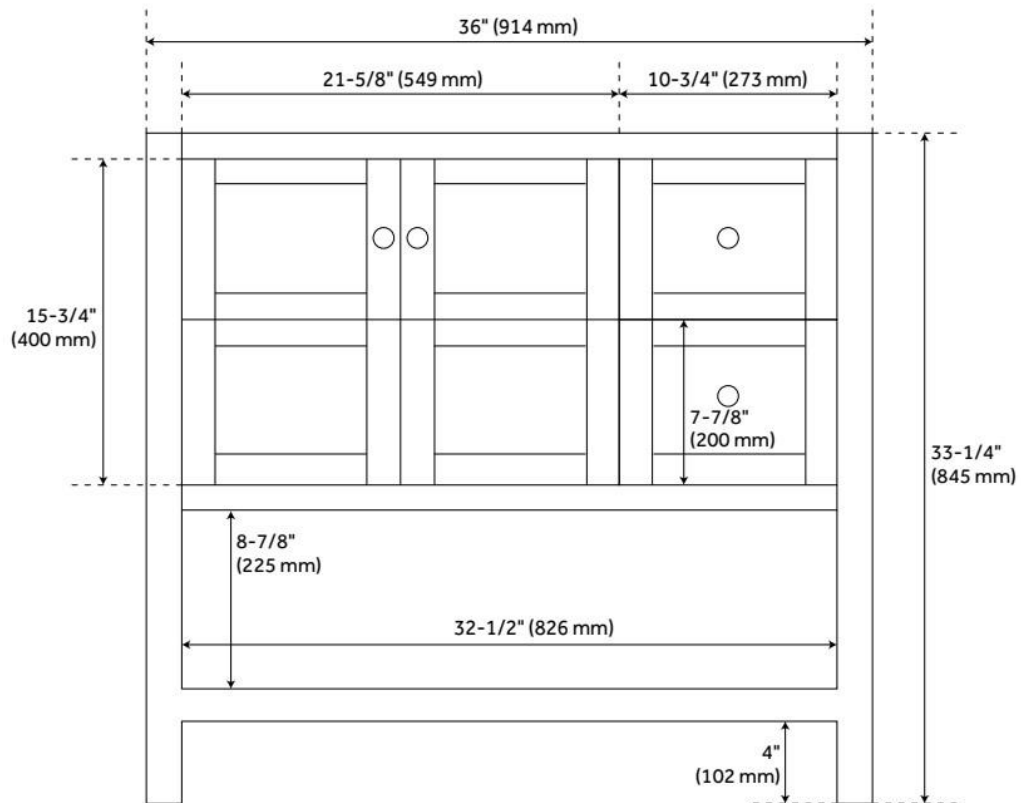

## ADDITIONAL FEATURES

- Includes a matching backsplash and white porcelain sink.
- Granite is A-grade. Polished Carrara Marble is sourced from Italy.
- Each stone top is carved from a single piece of stone and will feature natural variations.
- See Installation Instructions for directions to attach the vanity top and sink.
- All dimensions are ( $\pm 1/2"$ ).
- [Wood finish samples available.](#)

# 36" OLSEN CONSOLE VANITY FOR LEFT OFFSET RECTANGULAR UNDERMOUNT SINK - SOFT WHITE

SKU: 952383-RUMB

Code: SH469963, SH469964

REVISED 8/12/2024