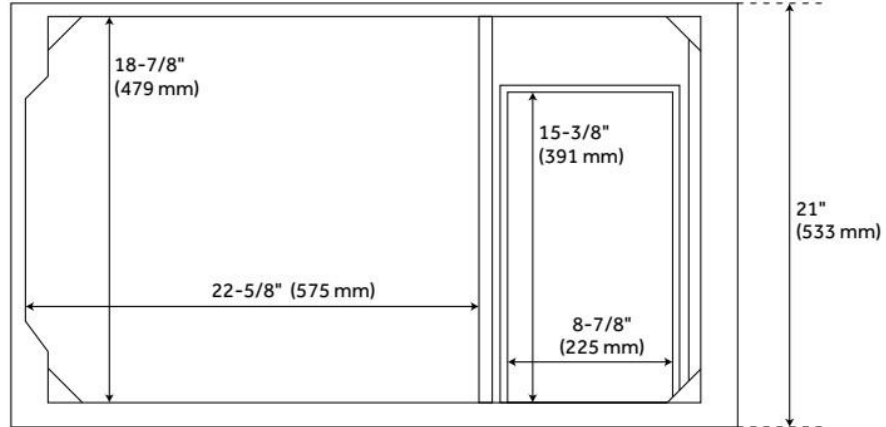

36" OLSEN CONSOLE VANITY FOR LEFT OFFSET RECTANGULAR UNDERMOUNT SINK - SOFT WHITE

SKU: 952383-RUMB

Code: SH469963, SH469964, SH559018

REVISED 11/18/2024