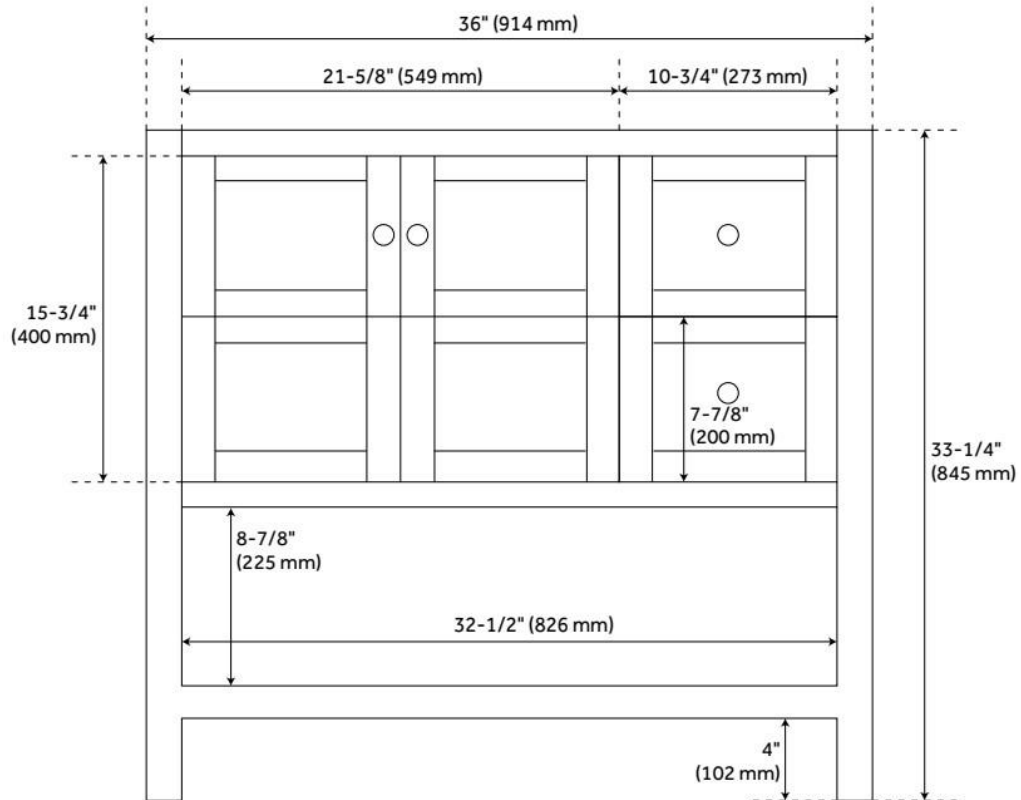

## ADDITIONAL FEATURES

- Includes a matching backsplash and white porcelain sink.
- Granite is A-grade. Polished Carrara Marble is sourced from Italy.
- Each stone top is carved from a single piece of stone and will feature natural variations.
- See Installation Instructions for directions to attach the vanity top and sink.
- All dimensions are ( $\pm 1/2$ ").
- [Wood finish samples available.](#)

# 36" OLSEN CONSOLE VANITY FOR LEFT OFFSET RECTANGULAR UNDERMOUNT SINK - SOFT WHITE

SKU: 952383-RUMB

Code: SH469963, SH469964, SH559018

REVISED 11/18/2024