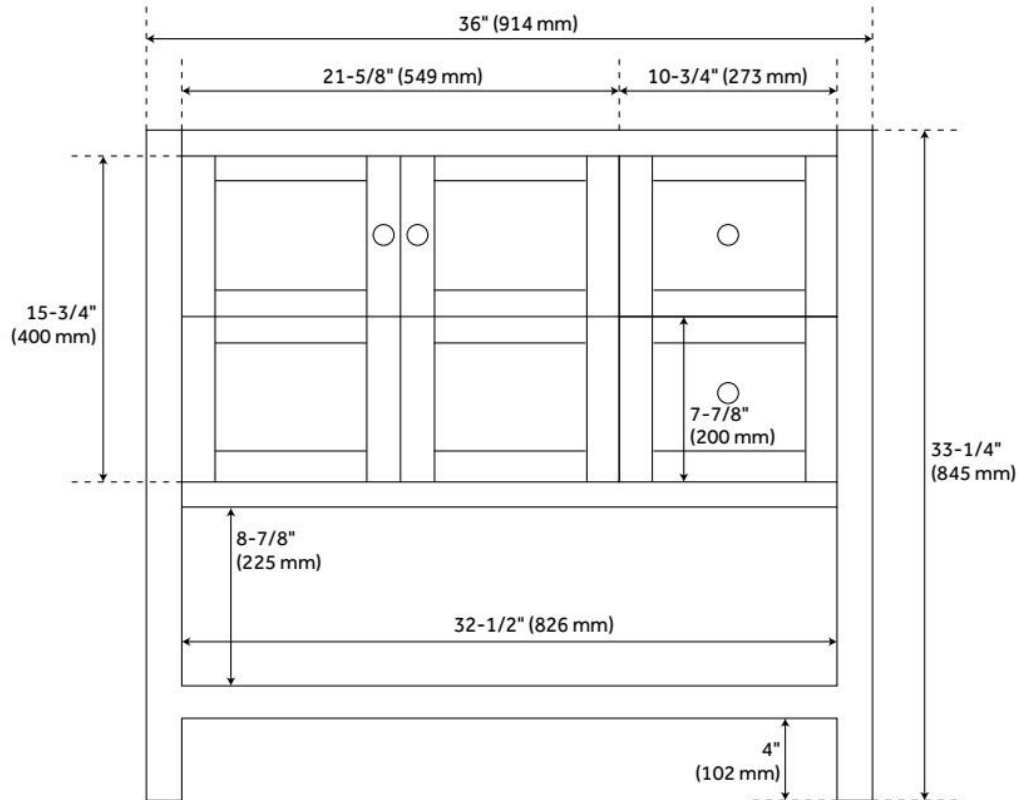

36" OLSEN CONSOLE VANITY FOR LEFT OFFSET RECTANGULAR UNDERMOUNT SINK - SOFT WHITE

SKU: 952383-RUMB

Code: SH469963, SH469964, SH559018, SH559097

FEATURES

Material: Wood
Product Finish: Soft White
Number of Doors: 2
Number of Drawers: 2
Dovetail Drawers: Yes
Hardware Finish: Brushed Nickel
Built-In Adjusters: Yes

ASME A112.19.2/CSA B45.1, Massachusetts Accepted, LISTED ID: 506894, N/A

ADDITIONAL FEATURES

- Includes a matching backsplash and white porcelain sink.
- Granite is A-grade. Polished Carrara Marble is sourced from Italy.
- Each stone top is carved from a single piece of stone and will feature natural variations.
- See Installation Instructions for directions to attach the vanity top and sink.
- All dimensions are ($\pm 1/2''$).
- [Wood finish samples available.](#)

REVISED 11/27/2024

36" OLSEN CONSOLE VANITY FOR LEFT OFFSET RECTANGULAR UNDERMOUNT SINK - SOFT WHITE

SKU: 952383-RUMB

Code: SH469963, SH469964, SH559018, SH559097

REVISED 11/27/2024