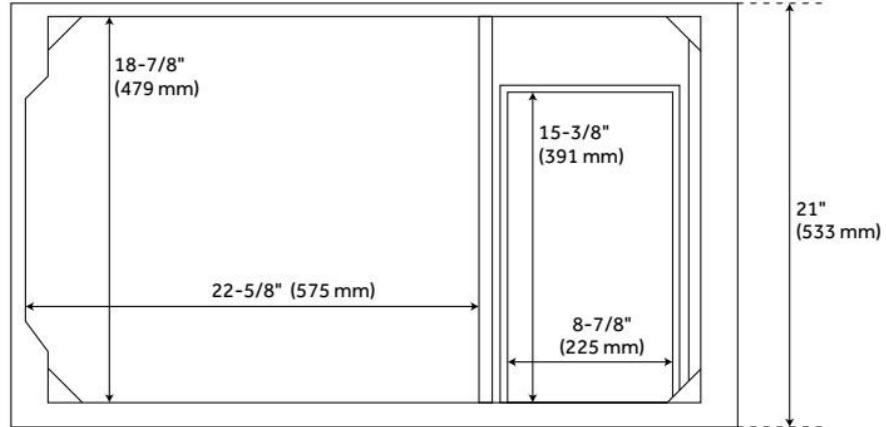

36" OLSEN CONSOLE VANITY FOR LEFT OFFSET RECTANGULAR UNDERMOUNT SINK - SOFT WHITE

SKU: 952383-RUMB

Code: SH469963, SH469964, SH559018, SH559097

FEATURES

Material: Wood
Product Finish: Soft White
Number of Doors: 2
Number of Drawers: 2
Dovetail Drawers: Yes
Hardware Finish: Brushed Nickel
Built-In Adjusters: Yes

ASME A112.19.2/CSA B45.1, Massachusetts Accepted, LISTED ID: 506894, N/A

ADDITIONAL FEATURES

- Includes a matching backsplash and white porcelain sink.
- Granite is A-grade. Polished Carrara Marble is sourced from Italy.
- Each stone top is carved from a single piece of stone and will feature natural variations.
- See Installation Instructions for directions to attach the vanity top and sink.
- All dimensions are ($\pm 1/2''$).
- [Wood finish samples available.](#)

REVISED 11/27/2024

36" OLSEN CONSOLE VANITY FOR LEFT OFFSET RECTANGULAR UNDERMOUNT SINK - SOFT WHITE

SKU: 952383-RUMB

Code: SH469963, SH469964, SH559018, SH559097

REVISED 11/27/2024