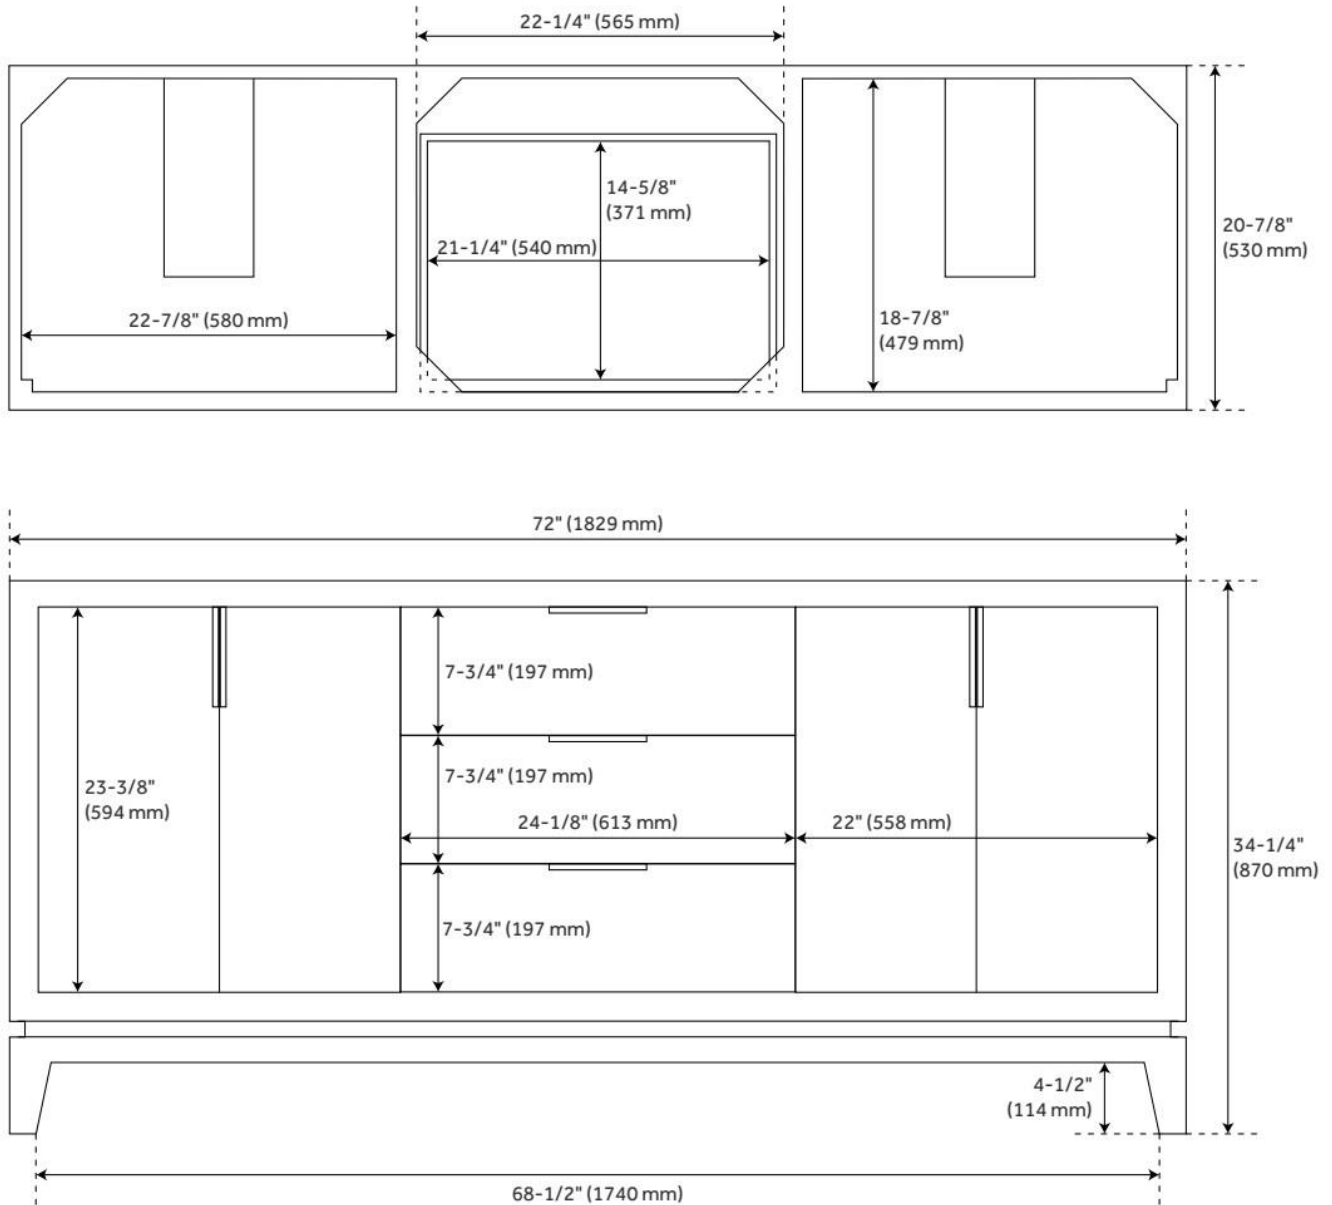

72" TALYN MAHOGANY DOUBLE VANITY FOR UNDERMOUNT SINKS - LIGHT WALNUT

SKU: 952407-UM

Code: SH470010, SH470008, SH470007, SH470013, SH470011, SH470012

FEATURES

Material: Mahogany
Product Finish: Light Walnut
Number of Doors: 4
Number of Drawers: 3
Dovetail Drawers: Yes
Hardware Finish: Oil Rubbed Bronze
Built-In Adjusters: Yes

ADDITIONAL FEATURES

- Includes a matching backsplash and a pair of white porcelain sinks.
- Granite is A-grade. Polished Carrara Marble is sourced from Italy.
- Each stone top is carved from a single piece of stone and will feature natural variations.
- See Installation Instructions for directions to attach the vanity top and sink.
- All dimensions are ($\pm 1/2''$).

REVISED 8/6/2024

72" TALYN MAHOGANY DOUBLE VANITY FOR UNDERMOUNT SINKS - LIGHT WALNUT

SKU: 952407-UM

Code: SH470010, SH470008, SH470007, SH470013, SH470011, SH470012

REVISED 8/6/2024