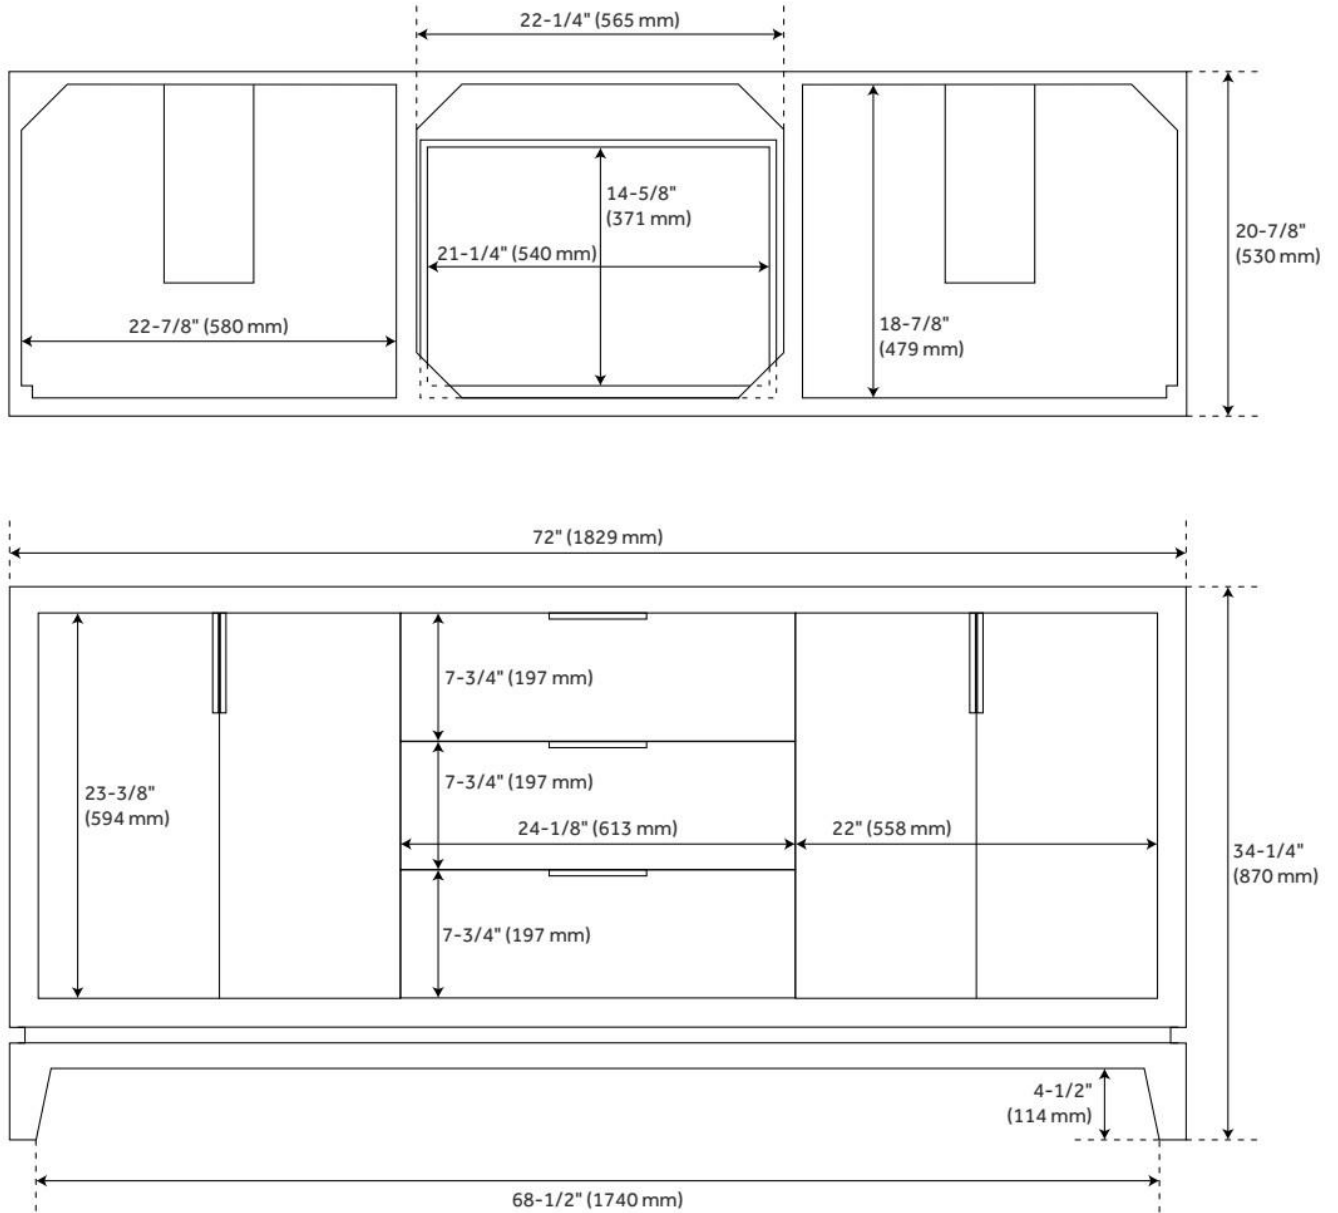

## FEATURES

Material: Mahogany  
Product Finish: Soft White  
Number of Doors: 4  
Number of Drawers: 3  
Dovetail Drawers: Yes  
Hardware Finish: Oil Rubbed Bronze  
Built-In Adjusters: Yes

## ADDITIONAL FEATURES

- Includes a matching backsplash and a pair of white porcelain sinks.
- Granite is A-grade. Polished Carrara Marble is sourced from Italy.
- Each stone top is carved from a single piece of stone and will feature natural variations.
- See Installation Instructions for directions to attach the vanity top and sink.
- All dimensions are ( $\pm 1/2"$ ).
- [Wood finish samples available.](#)

# 72" TALYN MAHOGANY DOUBLE VANITY FOR UNDERMOUNT SINKS - SOFT WHITE

SKU: 952409-UM

Code: SH470017, SH470015, SH470014, SH470020, SH470018, SH470019

REVISED 8/7/2024