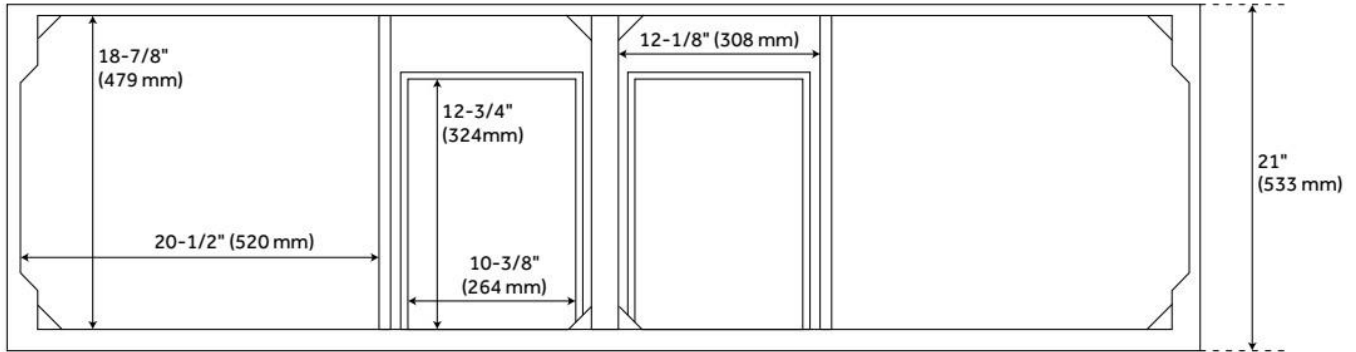

72" OLSEN DOUBLE CONSOLE VANITY UNDERMOUNT SINKS - ASH BROWN

SKU: 952417-UM

Code: SH470042, SH470043, SH470044, SH470045, SH470046, SH470048

REVISED 8/5/2024