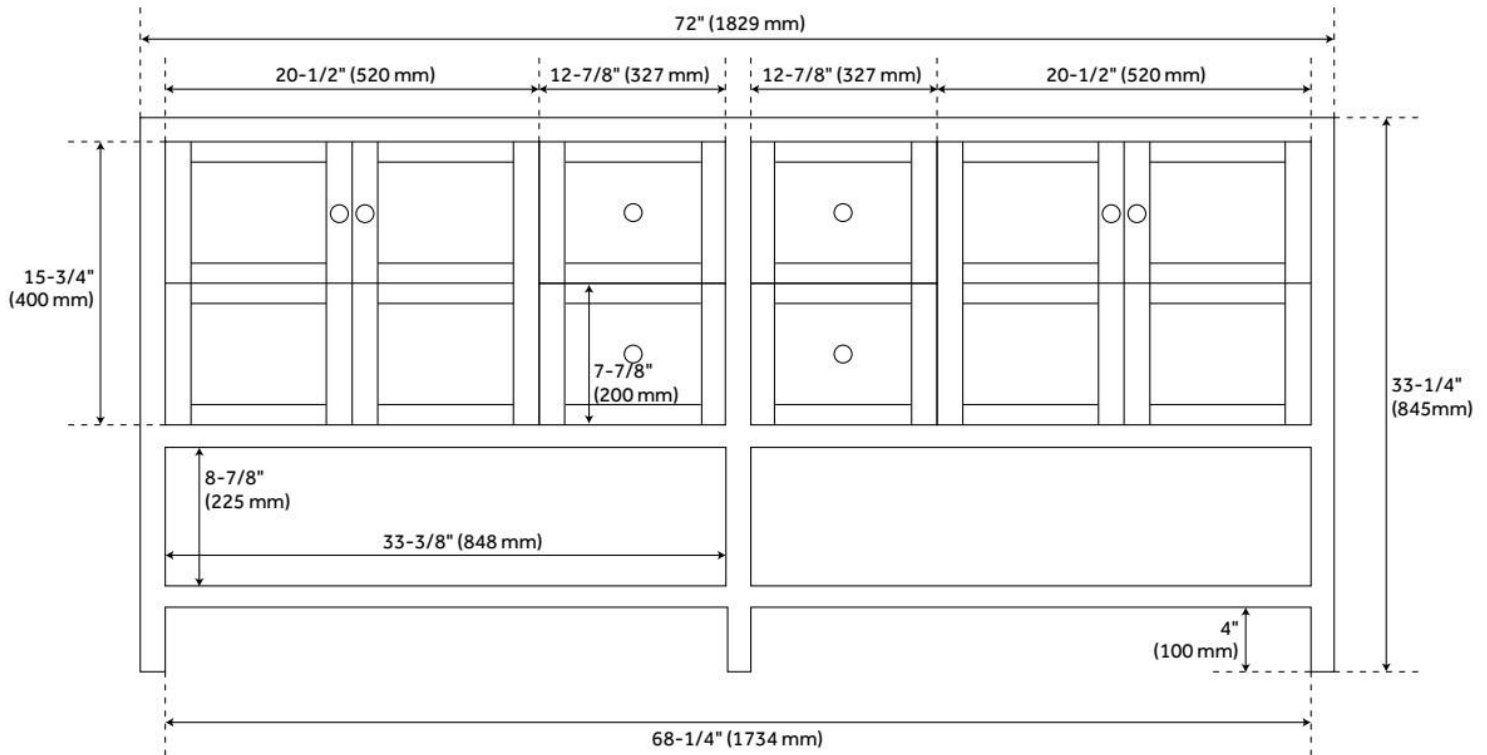

72" OLSEN DOUBLE CONSOLE VANITY UNDERMOUNT SINKS - ASH BROWN

SKU: 952417-UM

Code: SH470042, SH470043, SH470044, SH470045, SH470046, SH470048

REVISED 8/5/2024