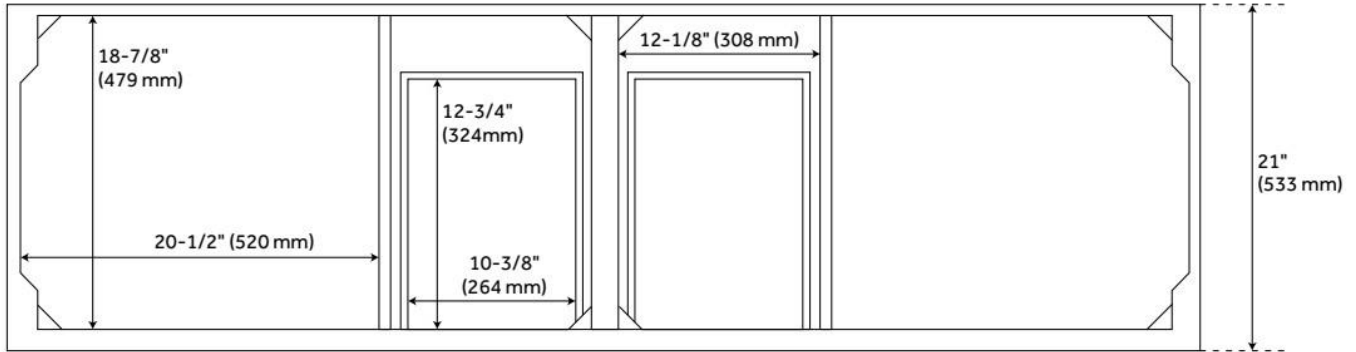

72" OLSEN DOUBLE CONSOLE VANITY UNDERMOUNT SINKS - SOFT WHITE

SKU: 952420-UM

Code: SH470053, SH470055, SH470049, SH470050, SH470052, SH470051

REVISED 8/12/2024