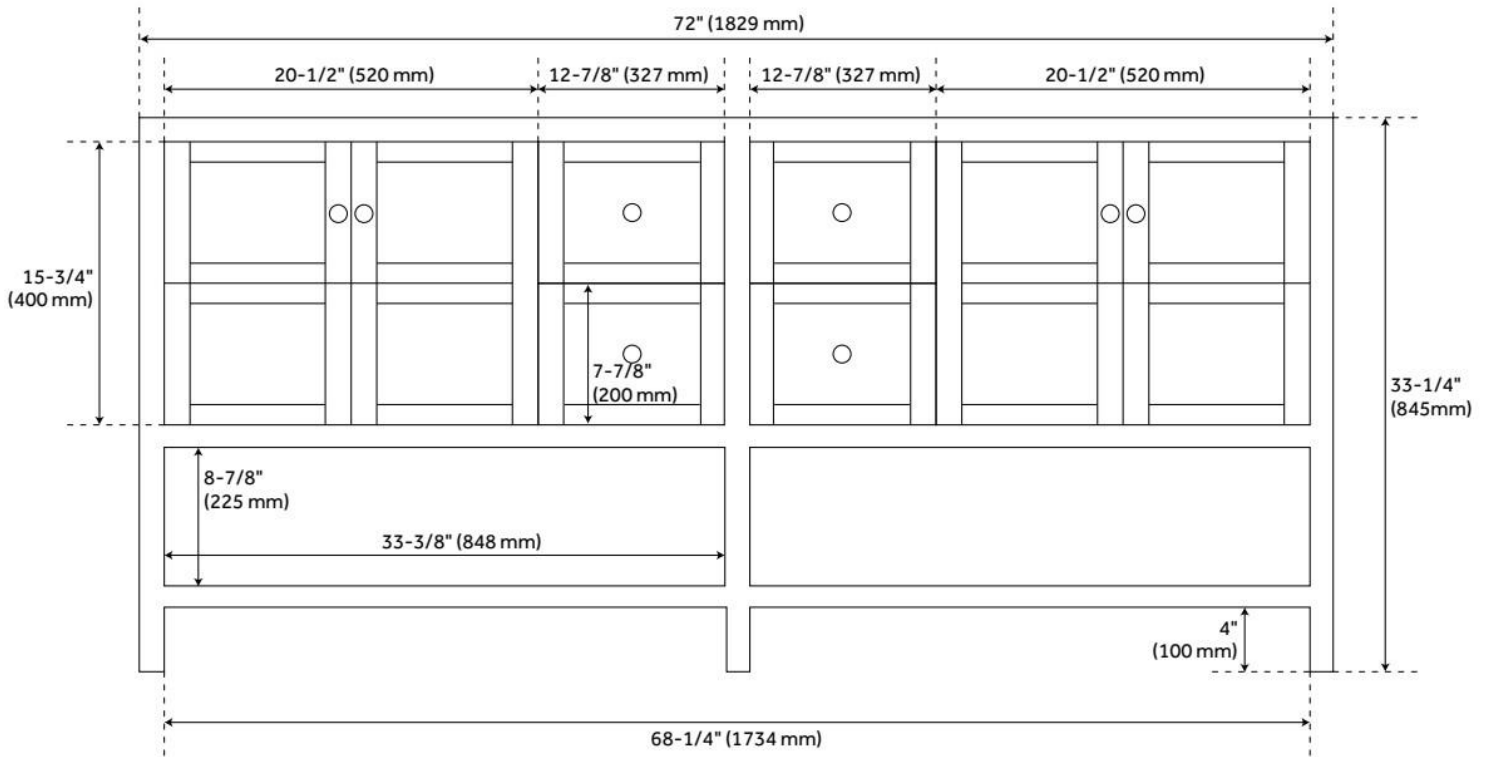

72" OLSEN DOUBLE CONSOLE VANITY UNDERMOUNT SINKS - SOFT WHITE

SKU: 952420-UM

Code: SH470053, SH470055, SH470049, SH470050, SH470052, SH470051

REVISED 8/12/2024