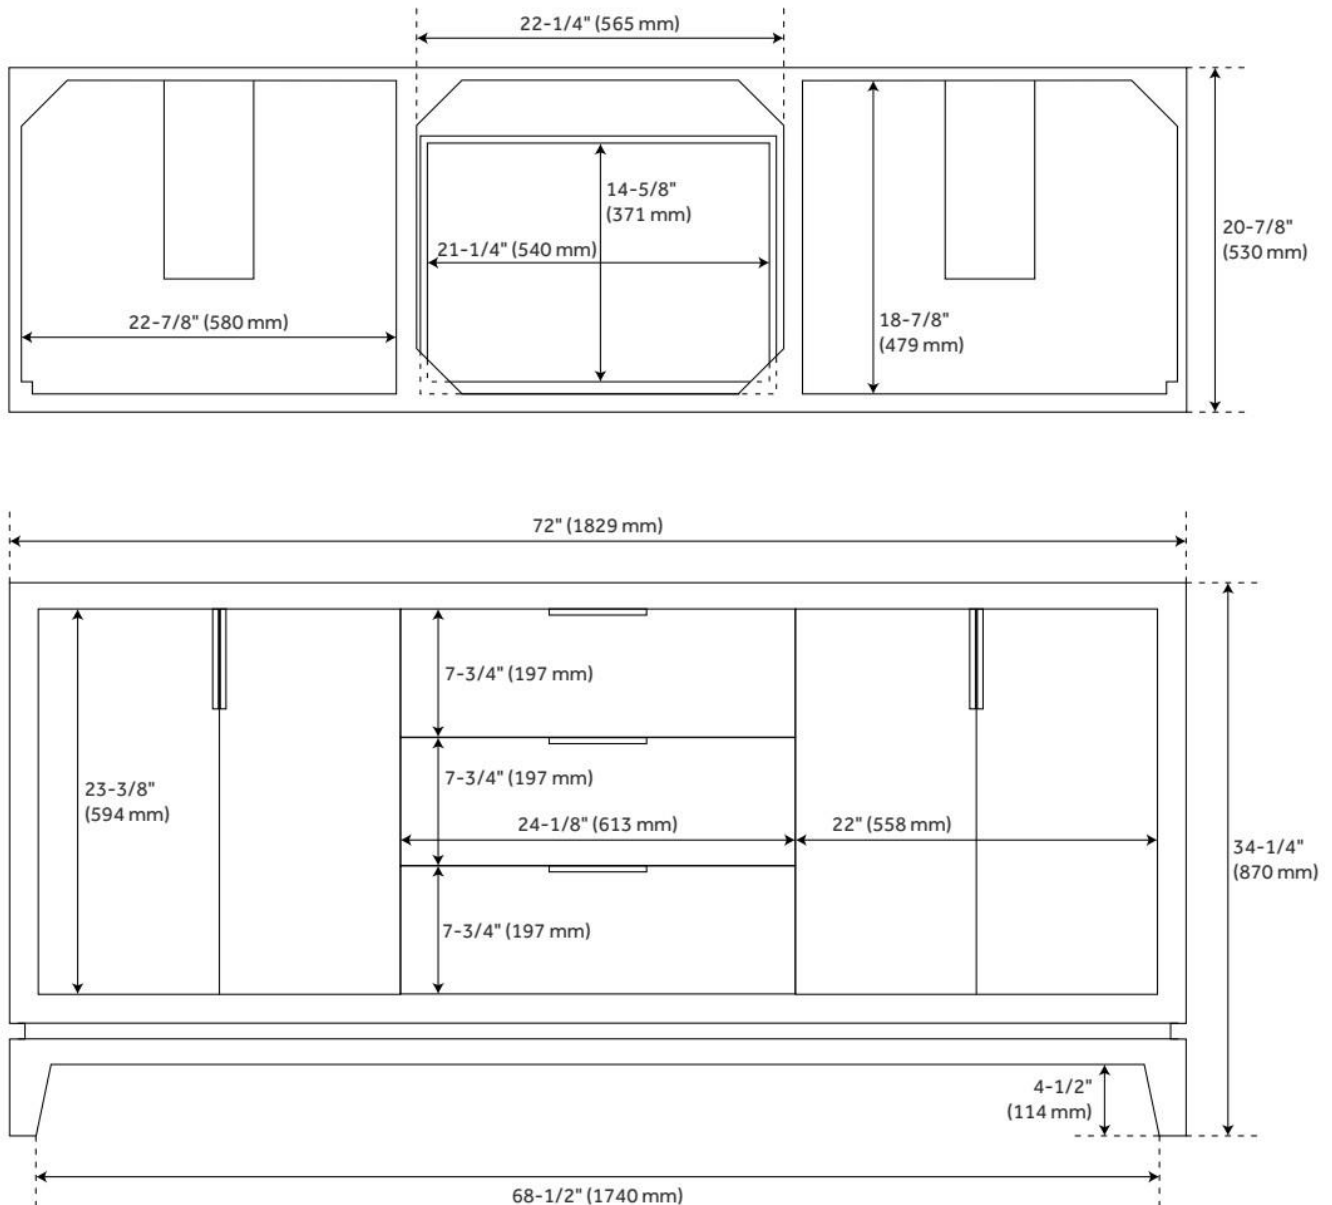

## ADDITIONAL FEATURES

- Includes a matching backsplash and a pair of white porcelain sinks.
- Granite is A-grade. Polished Carrara Marble is sourced from Italy.
- Each stone top is carved from a single piece of stone and will feature natural variations.
- See Installation Instructions for directions to attach the vanity top and sink.
- All dimensions are ( $\pm 1/2$ ").

# 72" TALYN MAHOGANY DOUBLE VANITY FOR RECTANGULAR UNDERMOUNT SINKS - LIGHT

SKU: 952429-RUMB

Code: SH470212, SH470220, SH470205, SH470206, SH470209, SH470210, SH470207, SH470208, SH470211, SH470217, SH470218, SH470213, SH470214, SH470215, SH470216