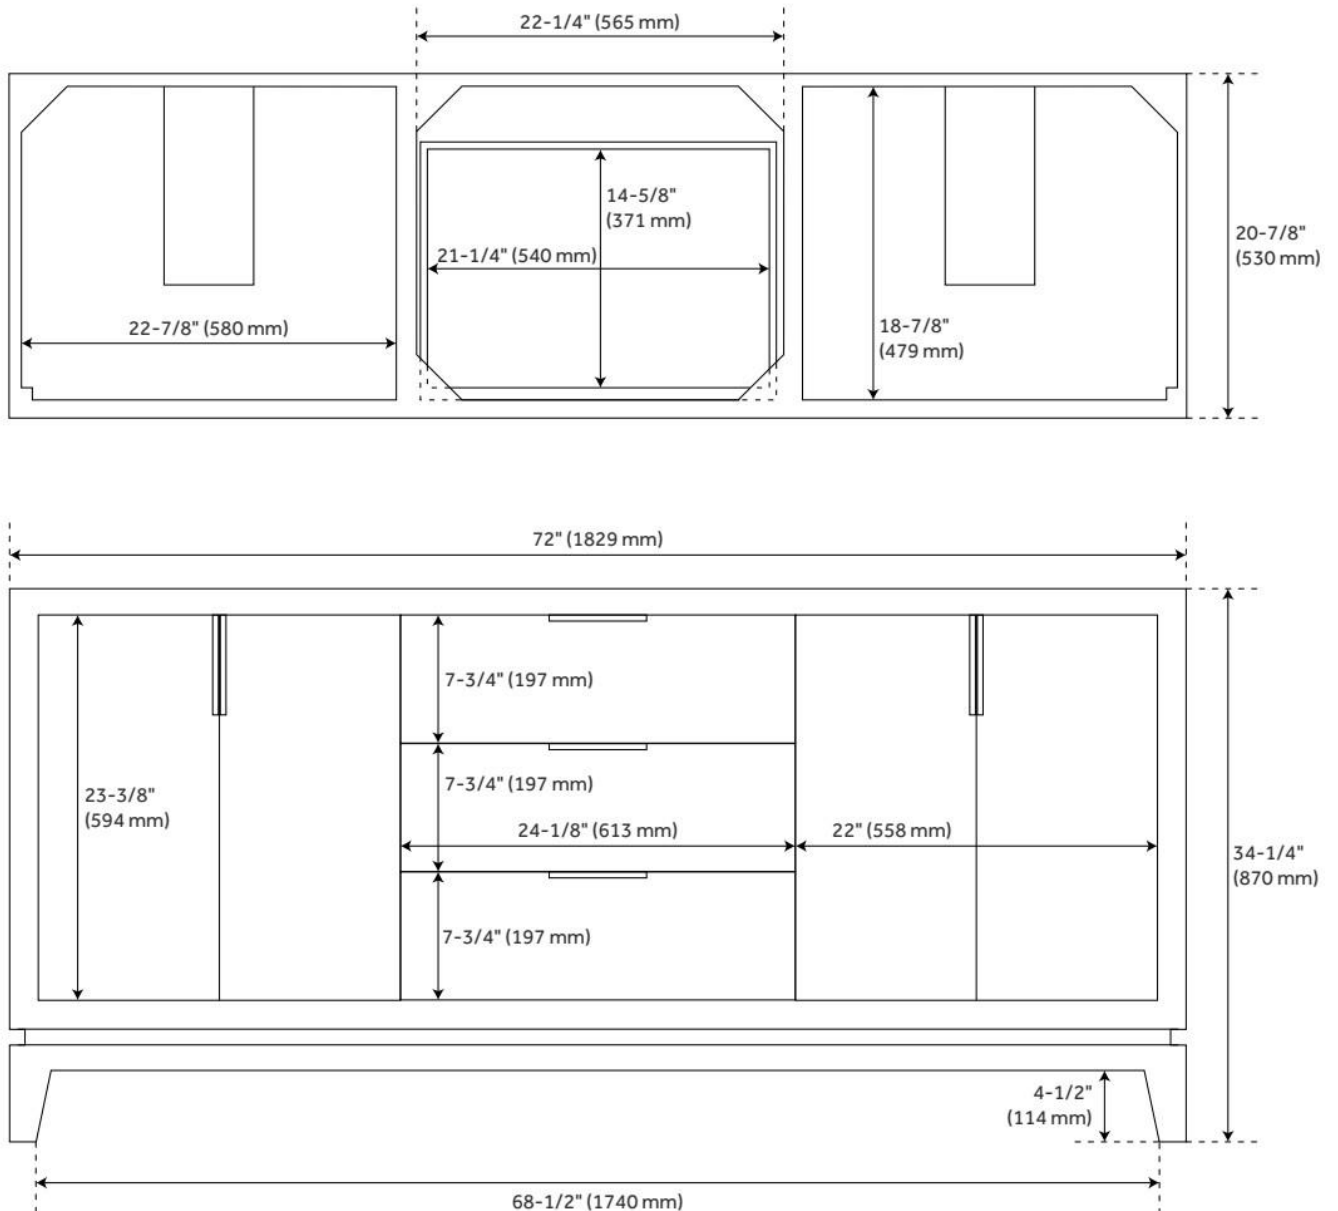

## ADDITIONAL FEATURES

- Includes a matching backsplash and a pair of white porcelain sinks.
- Granite is A-grade. Polished Carrara Marble is sourced from Italy.
- Each stone top is carved from a single piece of stone and will feature natural variations.
- See Installation Instructions for directions to attach the vanity top and sink.
- All dimensions are ( $\pm 1/2"$ ).
- [Wood finish samples available.](#)

# 72" TALYN MAHOGANY DOUBLE VANITY FOR RECTANGULAR UNDERMOUNT SINKS - SOFT WHITE

SKU: 952431-RUMB

Code: SH470228, SH470236, SH470221, SH470222, SH470225, SH470226, SH470223, SH470224, SH470227, SH470233, SH470234, SH470229, SH470230, SH470231, SH470232