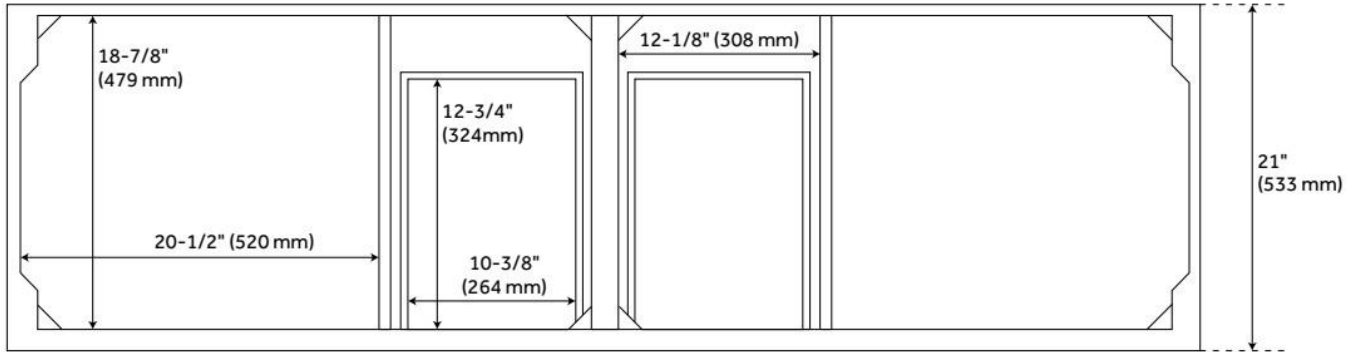

72" OLSEN DOUBLE CONSOLE VANITY FOR RECTANGULAR UNDERMOUNT SINKS - ASH BROWN

SKU: 952441-RUMB

Code: SH470303, SH470304, SH470305, SH470306, SH470308, SH470310, SH470313, SH470314, SH470315, SH470316

REVISED 8/7/2024