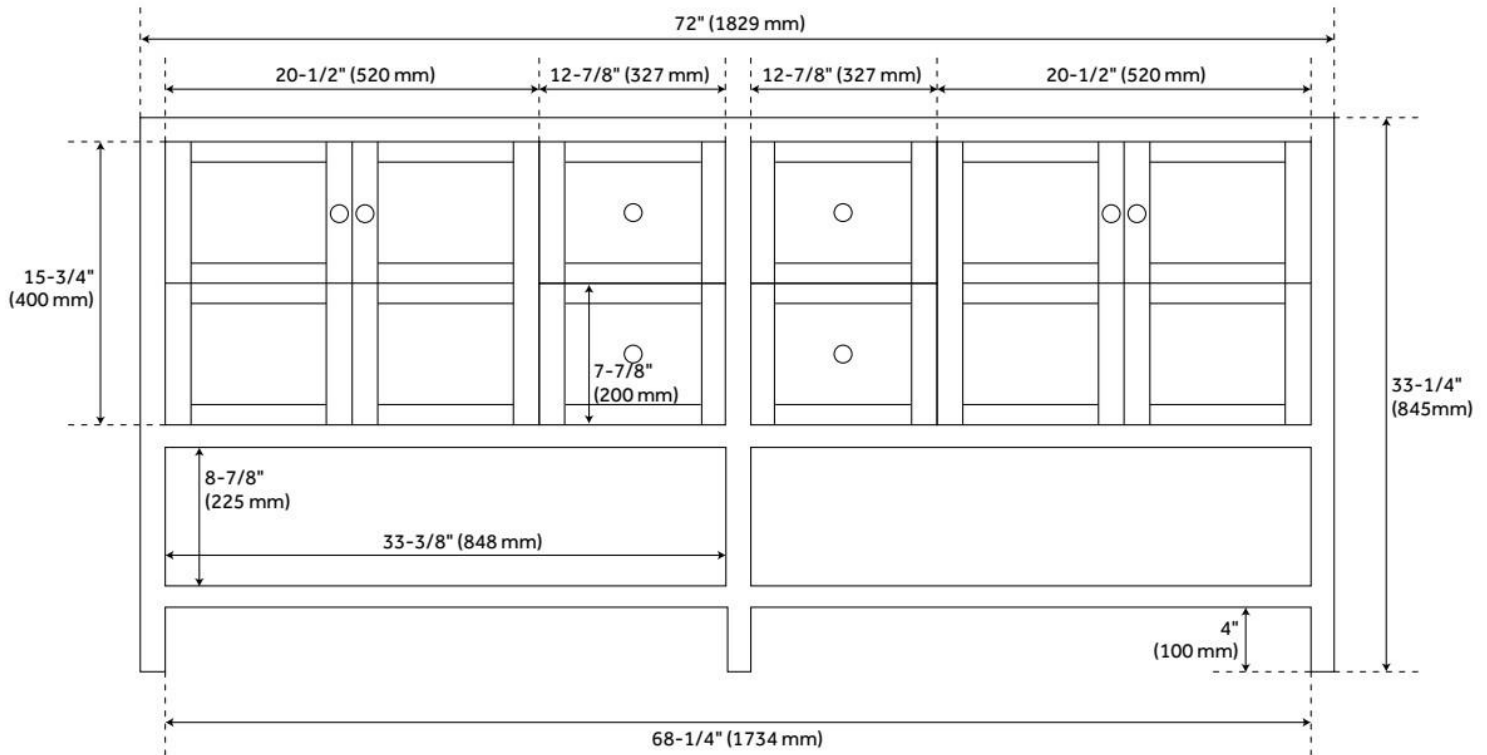

- Material: Wood
- Product Finish: Ash Brown
- Number of Doors: 4
- Number of Drawers: 4
- Dovetail Drawers: Yes
- Hardware Finish: Brushed Nickel
- Built-In Adjusters: Yes

LISTED ID: 506894

ADDITIONAL FEATURES

- Includes a matching backsplash and a pair of white porcelain sinks.
- Granite is A-grade. Polished Carrara Marble is sourced from Italy.
- Each stone top is carved from a single piece of stone and will feature natural variations.
- All dimensions are ($\pm 1/2$ ").
- [Wood finish samples available.](#)

REVISED 8/7/2024

72" OLSEN DOUBLE CONSOLE VANITY FOR RECTANGULAR UNDERMOUNT SINKS - ASH BROWN

SKU: 952441-RUMB

Code: SH470303, SH470304, SH470305, SH470306, SH470308, SH470310, SH470313, SH470314, SH470315, SH470316