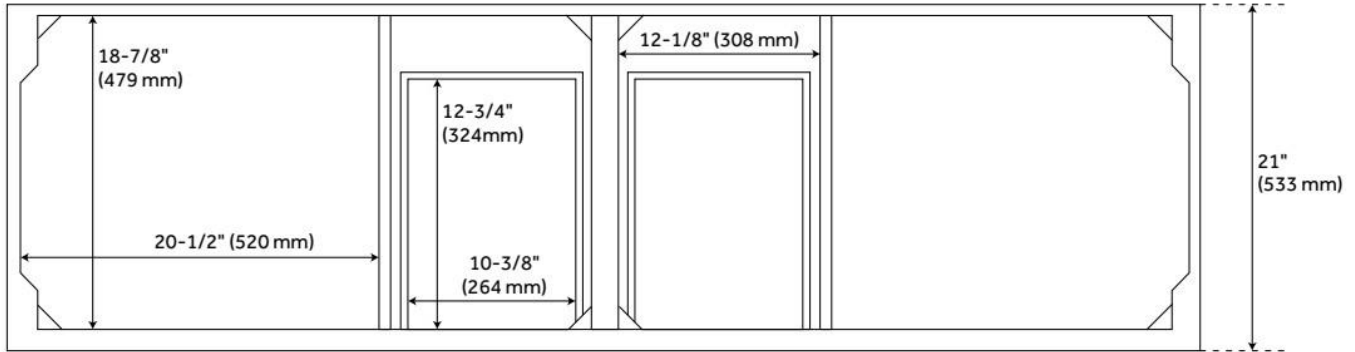

72" OLSEN DOUBLE CONSOLE VANITY FOR RECTANGULAR UNDERMOUNT SINKS - ASH BROWN

SKU: 952441-RUMB

Code: SH470303, SH470304, SH470305, SH470306, SH470308, SH470310, SH470313, SH470314, SH470315, SH470316, SH559149

REVISED 11/27/2024