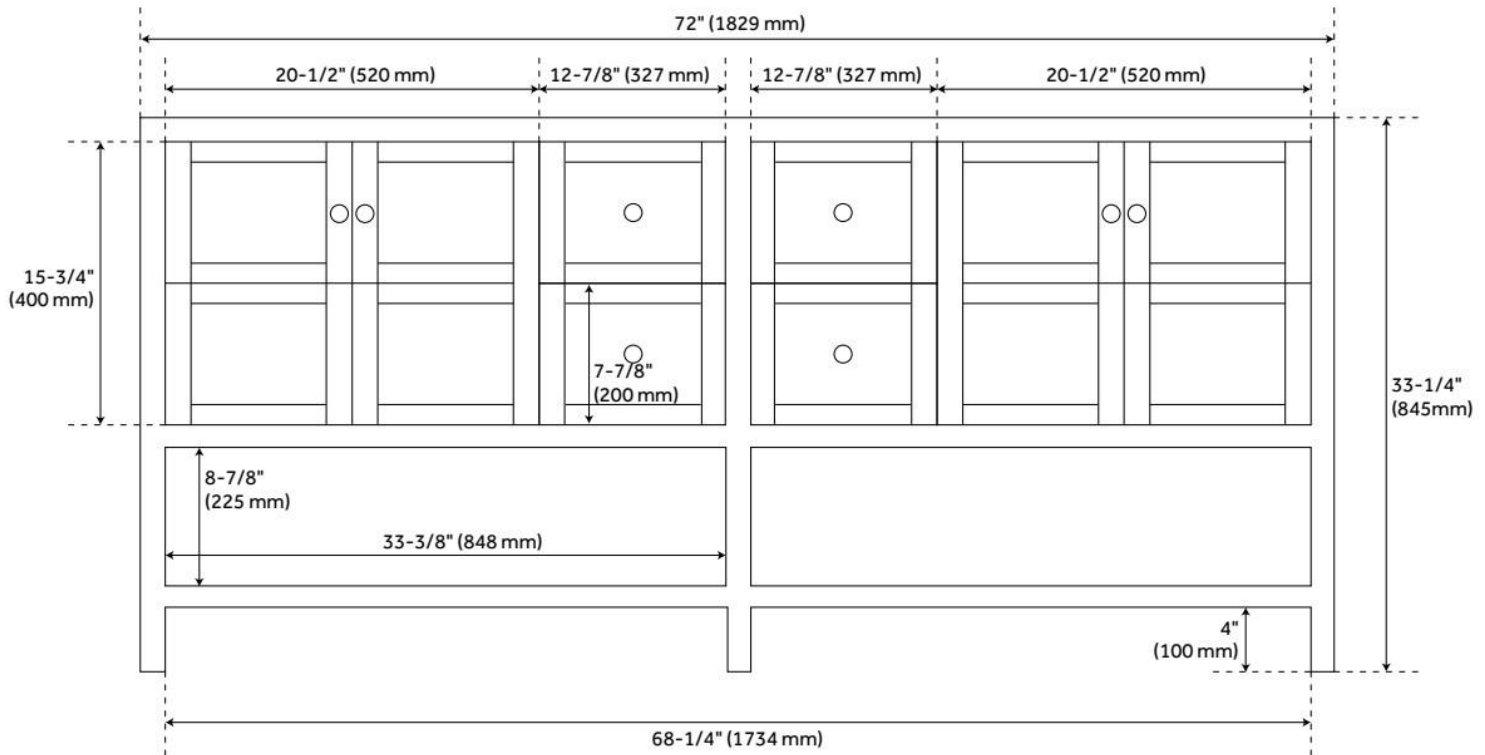

72" OLSEN DOUBLE CONSOLE VANITY FOR RECTANGULAR UNDERMOUNT SINKS - ASH BROWN

SKU: 952441-RUMB

Code: SH470303, SH470304, SH470305, SH470306, SH470308, SH470310, SH470313, SH470314, SH470315, SH470316, SH559149

REVISED 11/27/2024