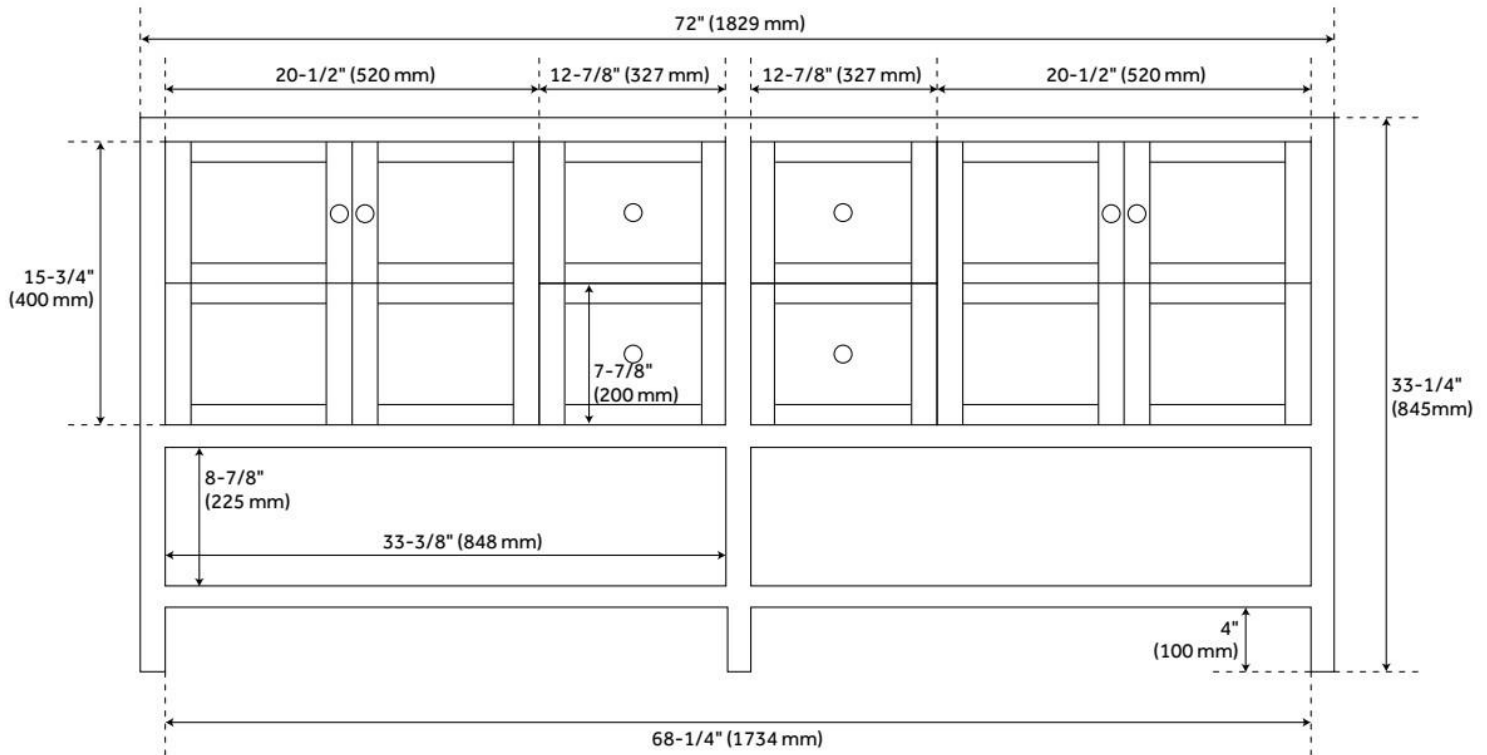

## FEATURES

- Material: Wood
- Product Finish: Soft White
- Number of Doors: 4
- Number of Drawers: 4
- Dovetail Drawers: Yes
- Hardware Finish: Brushed Nickel
- Built-In Adjusters: Yes

LISTED ID: 506894

## ADDITIONAL FEATURES

- Includes a matching backsplash and a pair of white porcelain sinks.
- Granite is A-grade. Polished Carrara Marble is sourced from Italy.
- Each stone top is carved from a single piece of stone and will feature natural variations.
- See Installation Instructions for directions to attach the vanity top and sink.
- All dimensions are ( $\pm 1/2''$ ).
- [Wood finish samples available.](#)

# 72" OLSEN DOUBLE CONSOLE VANITY FOR RECTANGULAR UNDERMOUNT SINKS - SOFT WHITE

SKU: 952444-RUMB

Code: SH470326, SH470330, SH470329, SH470320, SH470319, SH470332, SH470322, SH470321, SH470324, SH470331

REVISED 8/6/2024