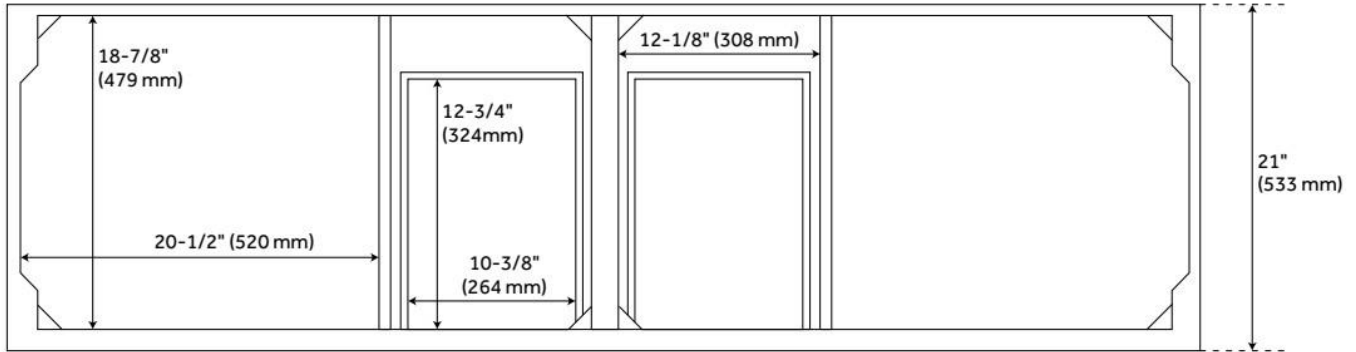

72" OLSEN DOUBLE CONSOLE VANITY FOR RECTANGULAR UNDERMOUNT SINKS - SOFT WHITE

SKU: 952444-RUMB

Code: SH470326, SH470330, SH470329, SH470320, SH470319, SH470332, SH470322, SH470321, SH470324, SH470331

REVISED 8/6/2024