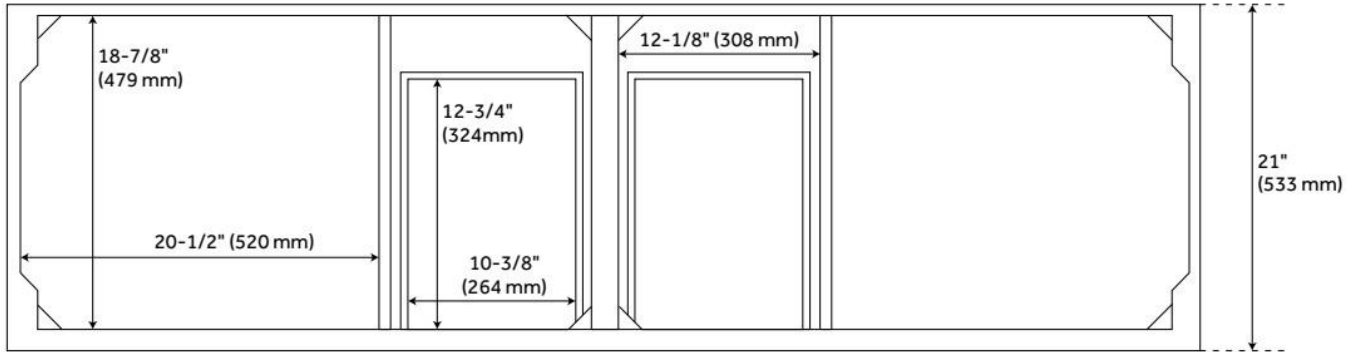

72" OLSEN DOUBLE CONSOLE VANITY FOR RECTANGULAR UNDERMOUNT SINKS - SOFT WHITE

SKU: 952444-RUMB

Code: SH470326, SH470330, SH470329, SH470320, SH470319, SH470332, SH470322, SH470321, SH470324, SH470331, SH559150

REVISED 11/27/2024