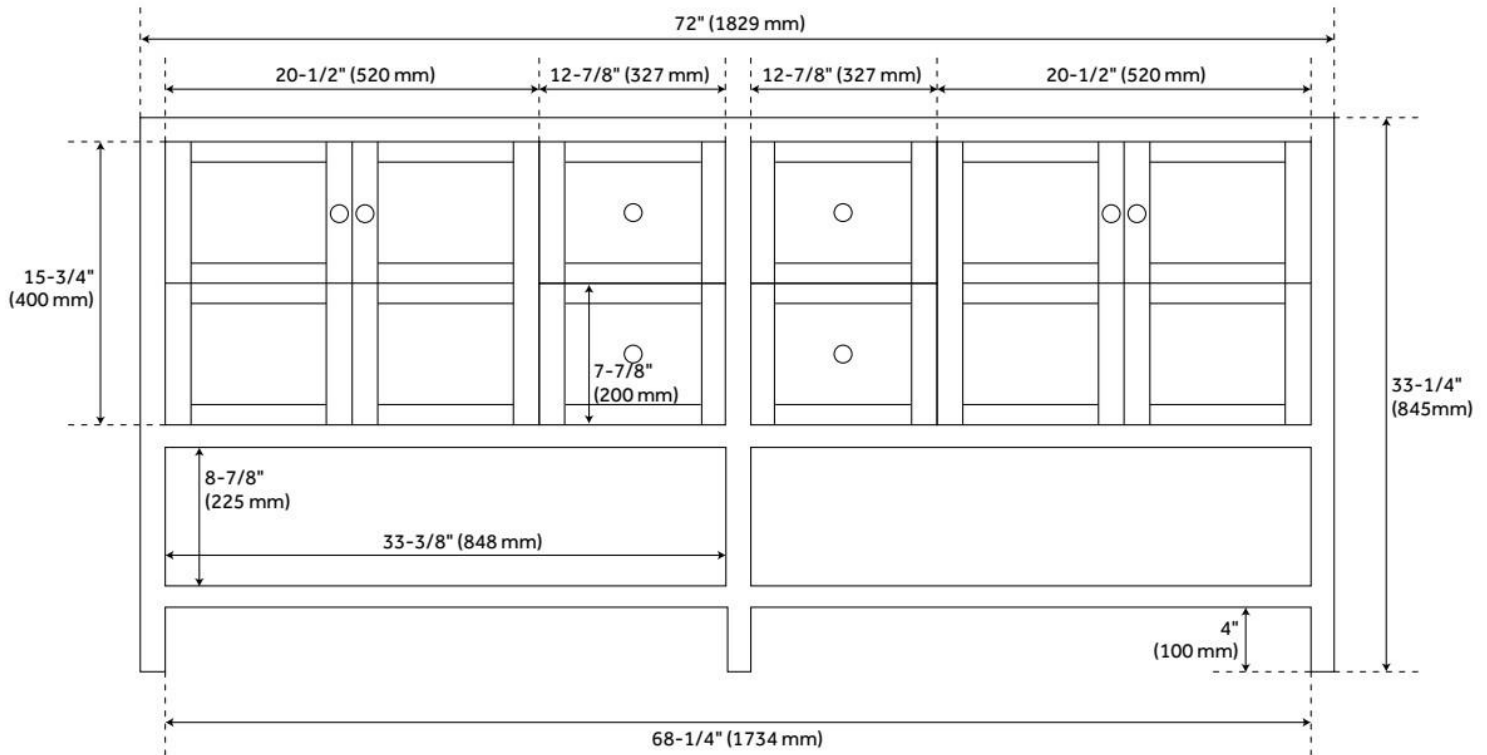

FEATURES

- Material: Wood
- Product Finish: Soft White
- Number of Doors: 4
- Number of Drawers: 4
- Dovetail Drawers: Yes
- Hardware Finish: Brushed Nickel
- Built-In Adjusters: Yes

LISTED ID: 506894

ADDITIONAL FEATURES

- Includes a matching backsplash and a pair of white porcelain sinks.
- Granite is A-grade. Polished Carrara Marble is sourced from Italy.
- Each stone top is carved from a single piece of stone and will feature natural variations.
- See Installation Instructions for directions to attach the vanity top and sink.
- All dimensions are ($\pm 1/2''$).
- [Wood finish samples available.](#)

REVISED 11/27/2024

72" OLSEN DOUBLE CONSOLE VANITY FOR RECTANGULAR UNDERMOUNT SINKS - SOFT WHITE

SKU: 952444-RUMB

Code: SH470326, SH470330, SH470329, SH470320, SH470319, SH470332, SH470322, SH470321, SH470324, SH470331, SH559150