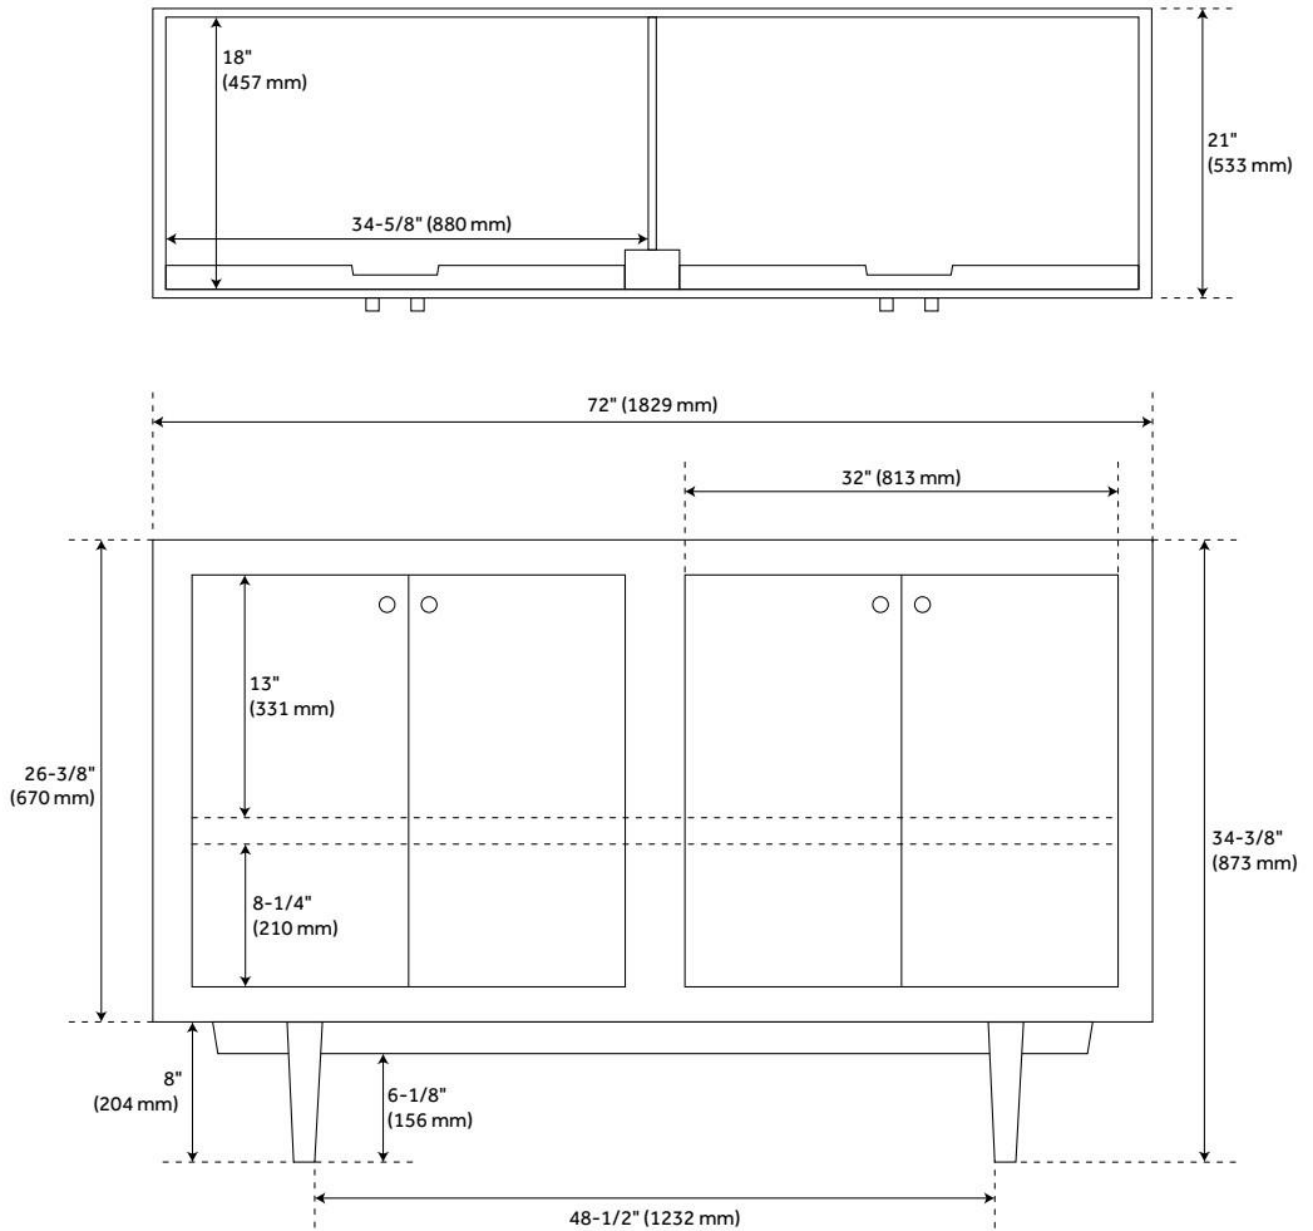

72" OSA TEAK DOUBLE VANITY FOR UNDERMOUNT SINK - NATURAL TEAK

SKU: 952923-UM

Code: SH470154, SH470156, SH470151, SH470152, SH470153, SH470150

FEATURES

Material: Teak
Product Finish: Natural Wood
Number of Doors: 4
Hardware Finish: Black
Built-In Adjusters: Yes

LISTED ID: 506895

ADDITIONAL FEATURES

- Granite is A-grade. Polished Carrara Marble is sourced from Italy.
- Each stone top is carved from a single piece of stone and will feature natural variations.
- See Installation Instructions for directions to attach the vanity top and sink.
- All dimensions are ($\pm 1/2$ ").
- [Wood finish samples available.](#)

REVISED 8/5/2024

72" OSA TEAK DOUBLE VANITY FOR UNDERMOUNT SINK - NATURAL TEAK

SKU: 952923-UM

Code: SH470154, SH470156, SH470151, SH470152, SH470153, SH470150

REVISED 8/5/2024