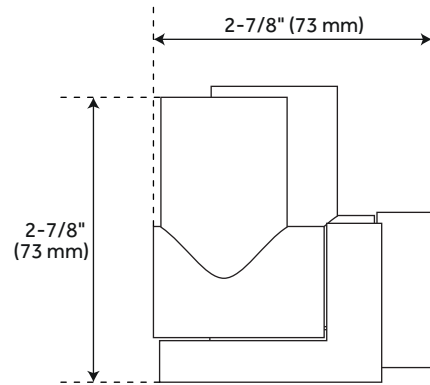

## FEATURES

Material: Zinc

Length: 4-7/8"

Height: 2-7/8"

Mounting Hardware Included: Yes

Assembly Required: No

REVISED 3/15/2023

# DOUBLE SOLID BRASS SHOWER CURTAIN ROD SWIVEL FLANGES

SKU: 952994  
SH555027

Side

Top

Front

All dimensions and specifications are nominal and may vary. Use actual products for accuracy in critical situations.