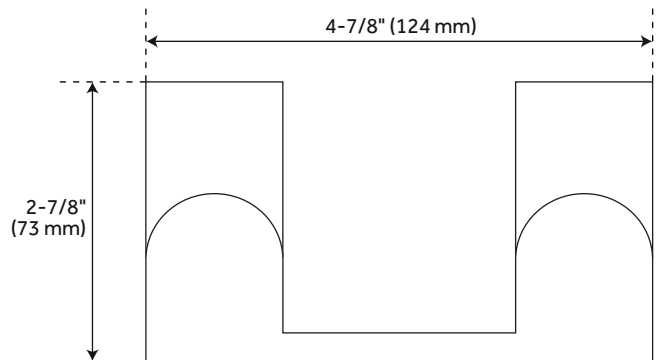

## FEATURES

Material: Zinc

Length: 4-7/8"

Height: 2-7/8"

Mounting Hardware Included: Yes

Assembly Required: No

REVISED 3/15/2023

# DOUBLE SOLID BRASS SHOWER CURTAIN ROD SWIVEL FLANGES

SKU: 952994  
SH555027

Side

Top

Front

All dimensions and specifications are nominal and may vary. Use actual products for accuracy in critical situations.