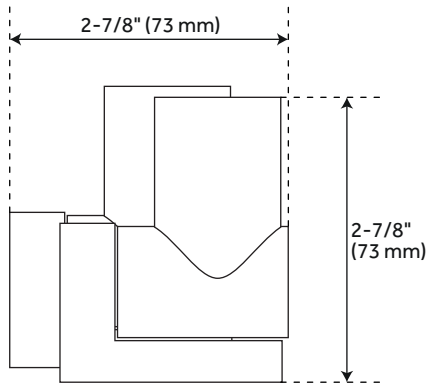

## FEATURES

Material: Zinc

Length: 4-7/8"

Height: 2-7/8"

Mounting Hardware Included: Yes

Assembly Required: No

REVISED 3/15/2023

# DOUBLE SOLID BRASS SHOWER CURTAIN ROD SWIVEL FLANGES

SKU: 952994  
SH555027

Side

Top

Front

All dimensions and specifications are nominal and may vary. Use actual products for accuracy in critical situations.