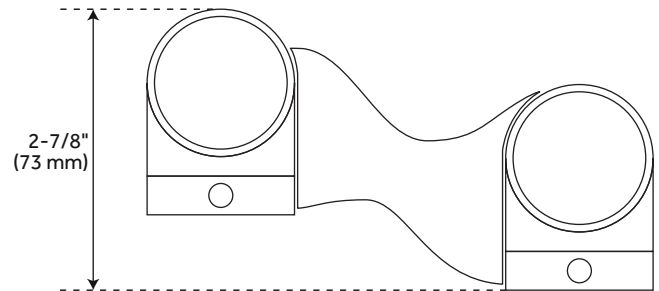

## FEATURES

Material: Zinc

Length: 4-7/8"

Height: 2-7/8"

Mounting Hardware Included: Yes

Assembly Required: No

REVISED 3/15/2023

# DOUBLE SOLID BRASS SHOWER CURTAIN ROD SWIVEL FLANGES

SKU: 952994  
SH555027

Side

Top

Front

All dimensions and specifications are nominal and may vary. Use actual products for accuracy in critical situations.