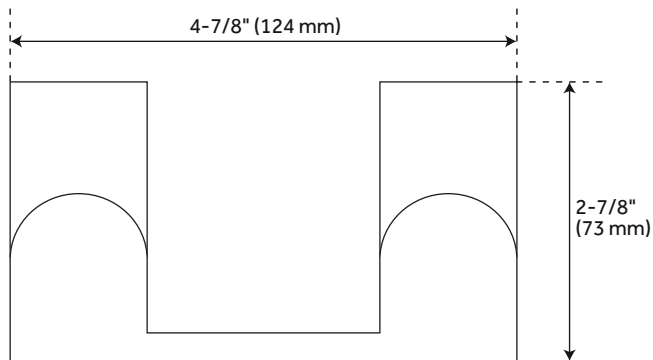

## FEATURES

Material: Zinc

Length: 4-7/8"

Height: 2-7/8"

Mounting Hardware Included: Yes

Assembly Required: No

REVISED 3/15/2023

# DOUBLE SOLID BRASS SHOWER CURTAIN ROD SWIVEL FLANGES

SKU: 952994  
SH555027

Side

Top

Front

All dimensions and specifications are nominal and may vary. Use actual products for accuracy in critical situations.