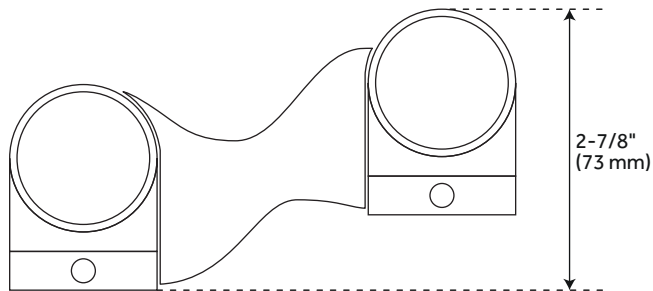

## FEATURES

Material: Zinc

Length: 4-7/8"

Height: 2-7/8"

Mounting Hardware Included: Yes

Assembly Required: No

REVISED 3/15/2023

# DOUBLE SOLID BRASS SHOWER CURTAIN ROD SWIVEL FLANGES

SKU: 952994  
SH555027

Side

Top

Front

All dimensions and specifications are nominal and may vary. Use actual products for accuracy in critical situations.