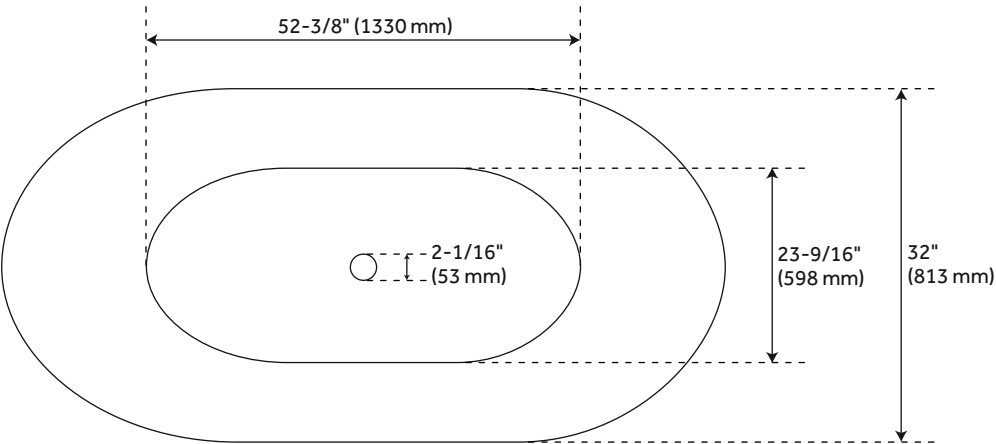

66" CATINO SOLID SURFACE FREESTANDING TUB - MATTE BLACK FINISH

SKU: 952996-66-MB

All dimensions and specifications are nominal and may vary. Use actual products for accuracy in critical situations.