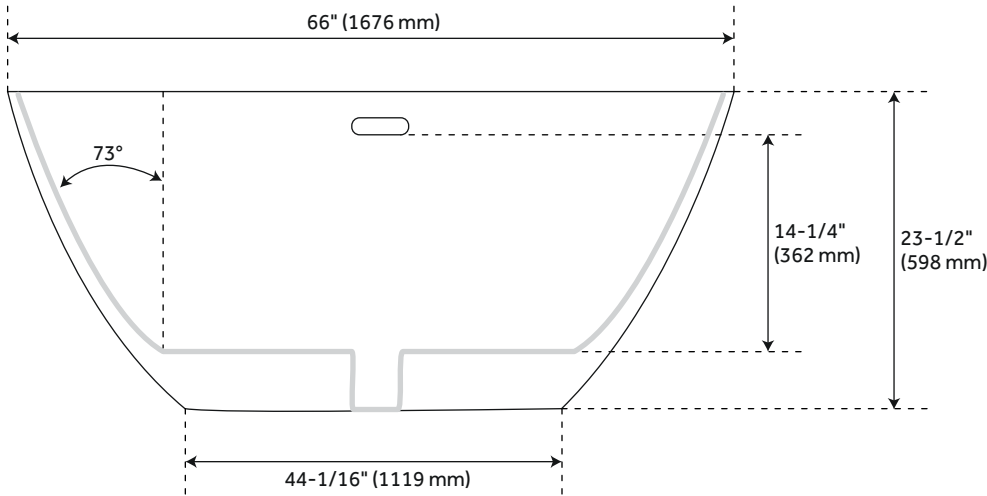

66" CATINO SOLID SURFACE FREESTANDING TUB - MATTE BLACK FINISH

SKU: 952996-66-MB

All dimensions and specifications are nominal and may vary. Use actual products for accuracy in critical situations.