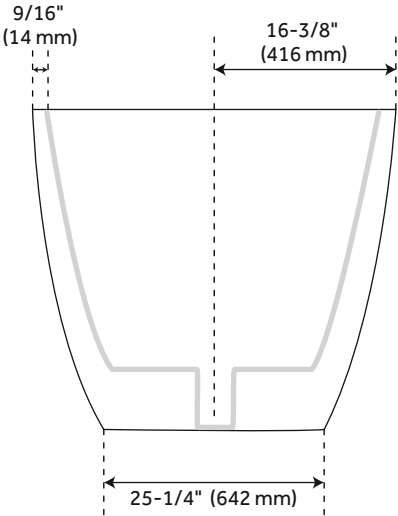

66" CATINO SOLID SURFACE FREESTANDING TUB - MATTE BLACK FINISH

SKU: 952996-66-MB

All dimensions and specifications are nominal and may vary. Use actual products for accuracy in critical situations.