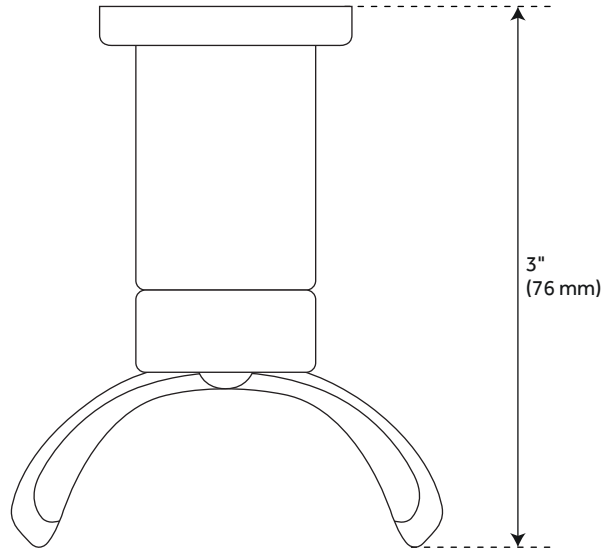

MENDI ROBE HOOK

SKU: 952998

Code: SH466613, SH466614, SH466615, SH466616

FEATURES

Installation Type: Wall Mount

Design: Modern

Material: Brass

Length: 2-1/2"

Width: 3"

Height: 2-3/4"

Base Plate Diameter: 1-1/2"

Assembly Required: No

REVISED 4/3/2023

MENDI ROBE HOOK

SKU: 952998

Code: SH466613, SH466614, SH466615, SH466616

ADDITIONAL FEATURES

- Sold Individually.
- Made of solid brass.

REVISED 4/3/2023

MENDI ROBE HOOK

SKU: 952998

All dimensions and specifications are nominal and may vary. Use actual products for accuracy in critical situations.