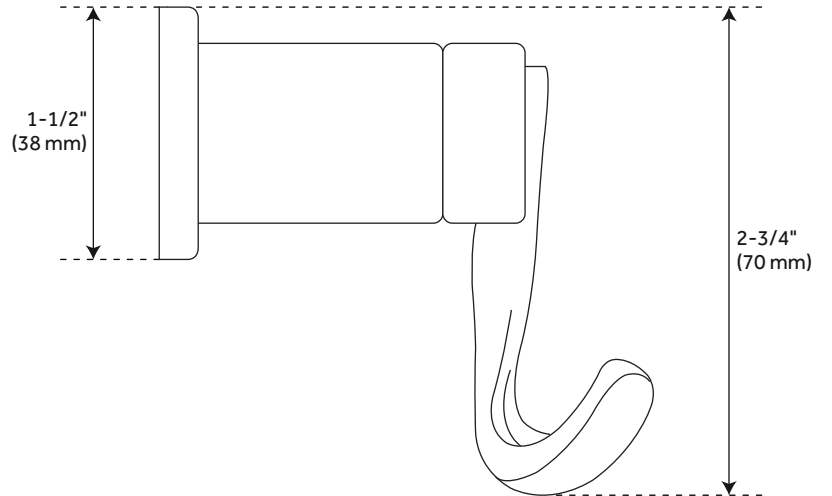

MENDI ROBE HOOK

SKU: 952998

Code: SH466613, SH466614, SH466615, SH466616

FEATURES

Installation Type: Wall Mount

Design: Modern

Material: Brass

Length: 2-1/2"

Width: 3"

Height: 2-3/4"

Base Plate Diameter: 1-1/2"

Assembly Required: No

REVISED 4/3/2023

MENDI ROBE HOOK

SKU: 952998

Code: SH466613, SH466614, SH466615, SH466616

ADDITIONAL FEATURES

- Sold Individually.
- Made of solid brass.

REVISED 4/3/2023

MENDI ROBE HOOK

SKU: 952998

All dimensions and specifications are nominal and may vary. Use actual products for accuracy in critical situations.