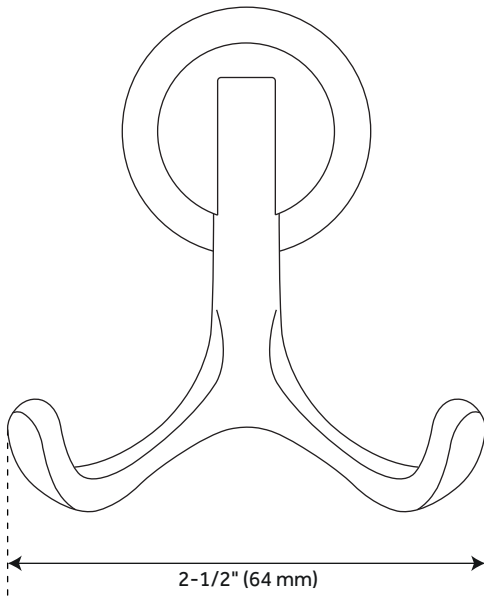

MENDI ROBE HOOK

SKU: 952998

Code: SH466613, SH466614, SH466615, SH466616

FEATURES

Installation Type: Wall Mount

Design: Modern

Material: Brass

Length: 2-1/2"

Width: 3"

Height: 2-3/4"

Base Plate Diameter: 1-1/2"

Assembly Required: No

REVISED 4/3/2023

MENDI ROBE HOOK

SKU: 952998

Code: SH466613, SH466614, SH466615, SH466616

ADDITIONAL FEATURES

- Sold Individually.
- Made of solid brass.

REVISED 4/3/2023

MENDI ROBE HOOK

SKU: 952998

All dimensions and specifications are nominal and may vary. Use actual products for accuracy in critical situations.