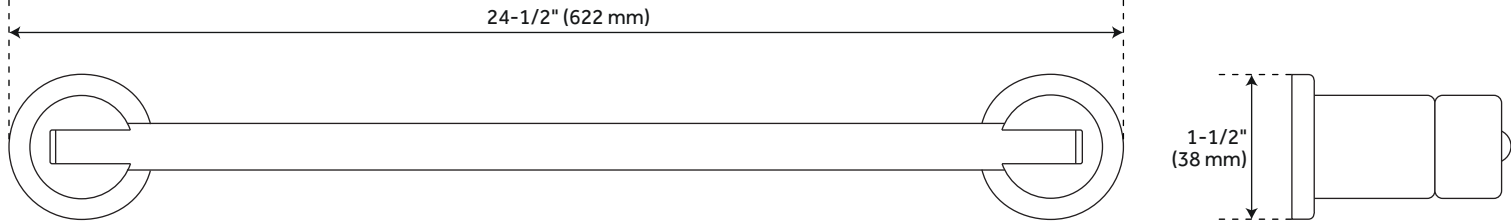

MENDI TOWEL BAR

SKU: 952999

Code: SH466617, SH466618, SH466619, SH466620

FEATURES

Installation Type: Wall Mount

Design: Modern

Material: Brass

Length: 24-1/2"

Height: 1-1/2"

Depth: 2-3/8"

Base Plate Height: 1-1/2"

Assembly Required: No

Number of Rails: 1

REVISED 4/3/2023

MENDI TOWEL BAR

SKU: 952999

Code: SH466617, SH466618, SH466619, SH466620

ADDITIONAL FEATURES

- Sold Individually.
- Made of solid brass.

REVISED 4/3/2023

MENDI TOWEL BAR

SKU: 952999

All dimensions and specifications are nominal and may vary. Use actual products for accuracy in critical situations.