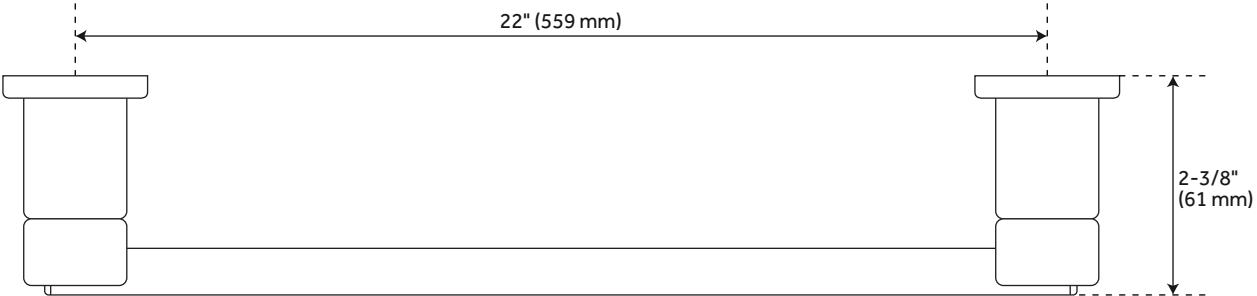

Height: 1-1/2"

Depth: 2-3/8"

Base Plate Height: 1-1/2"

Assembly Required: No

Number of Rails: 1

REVISED 4/3/2023

MENDI TOWEL BAR

SKU: 952999

Code: SH466617, SH466618, SH466619, SH466620

ADDITIONAL FEATURES

- Sold Individually.
- Made of solid brass.

REVISED 4/3/2023

MENDI TOWEL BAR

SKU: 952999

All dimensions and specifications are nominal and may vary. Use actual products for accuracy in critical situations.