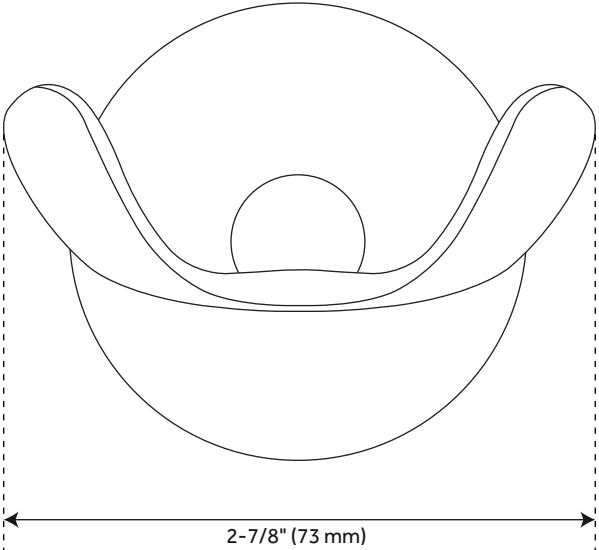

KILBURN ROBE HOOK

SKU: 953001

All dimensions and specifications are nominal and may vary. Use actual products for accuracy in critical situations.