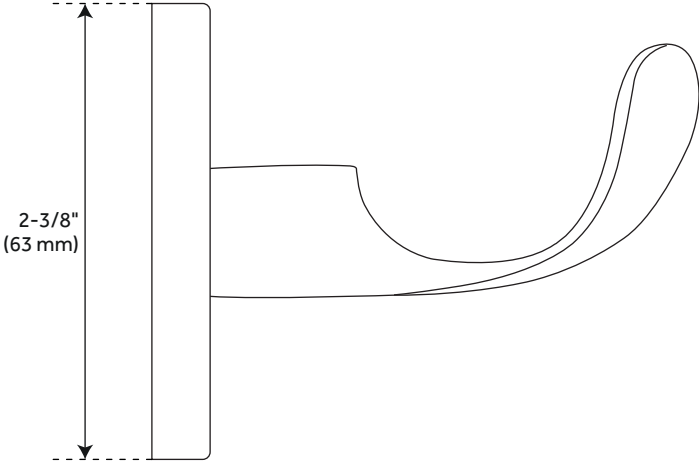

KILBURN ROBE HOOK

SKU: 953001

All dimensions and specifications are nominal and may vary. Use actual products for accuracy in critical situations.