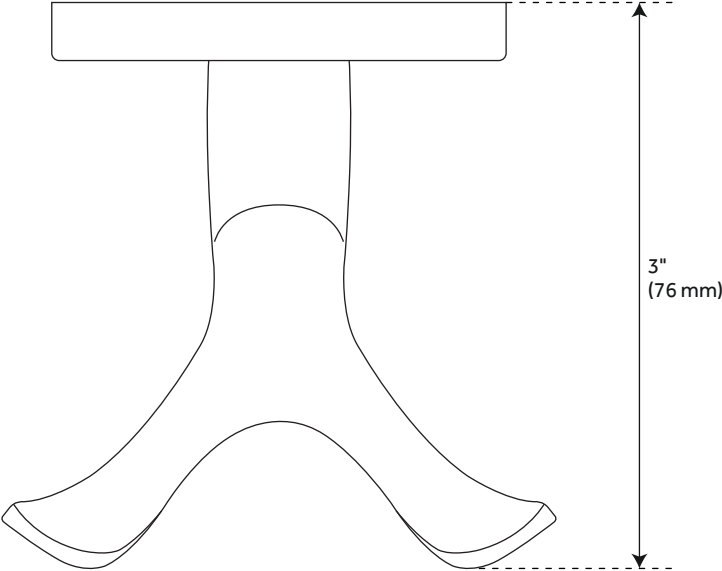

KILBURN ROBE HOOK

SKU: 953001

All dimensions and specifications are nominal and may vary. Use actual products for accuracy in critical situations.