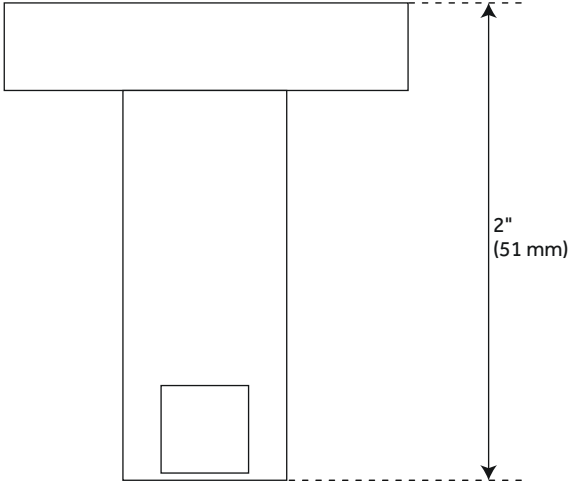

TYNDALL ROBE HOOK

SKU: 953003

All dimensions and specifications are nominal and may vary. Use actual products for accuracy in critical situations.