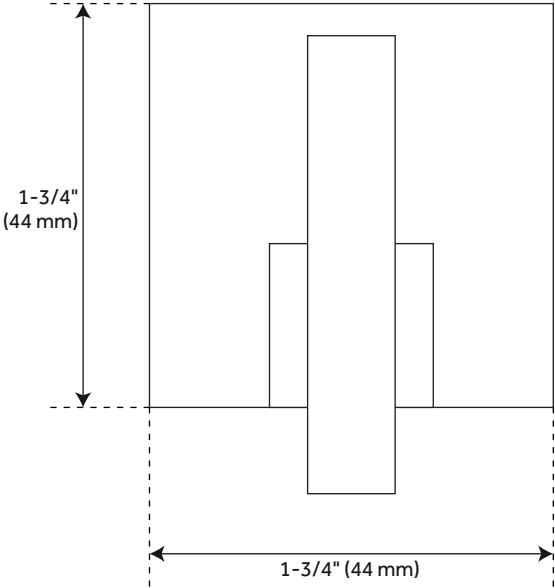

TYNDALL ROBE HOOK

SKU: 953003

All dimensions and specifications are nominal and may vary. Use actual products for accuracy in critical situations.