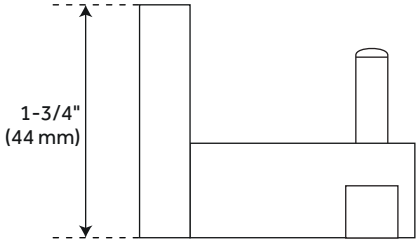

TYNDALL TOILET PAPER HOLDER

SKU: 953004

All dimensions and specifications are nominal and may vary. Use actual products for accuracy in critical situations.