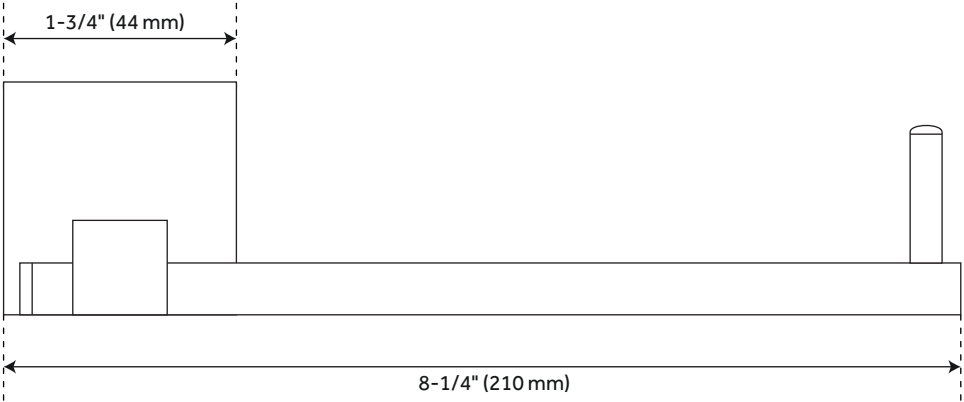

TYNDALL TOILET PAPER HOLDER

SKU: 953004

All dimensions and specifications are nominal and may vary. Use actual products for accuracy in critical situations.