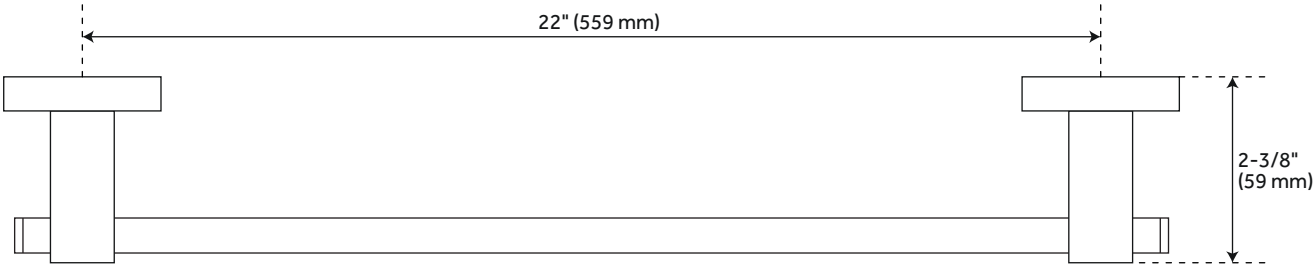

Height: 1-3/4"

Depth: 2-3/8"

Base Plate Height: 1-3/4"

Assembly Required: No

Number of Rails: 1

REVISED 4/3/2023

TYNDALL TOWEL BAR

SKU: 953005

Code: SH466647, SH466648, SH466649

ADDITIONAL FEATURES

- Sold Individually.
- Made of solid brass.

REVISED 4/3/2023

TYNDALL TOWEL BAR

SKU: 953005

All dimensions and specifications are nominal and may vary. Use actual products for accuracy in critical situations.