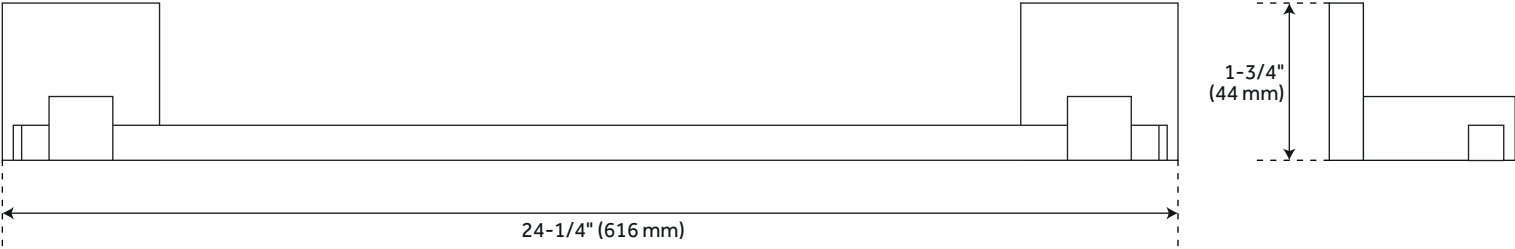

Height: 1-3/4"

Depth: 2-3/8"

Base Plate Height: 1-3/4"

Assembly Required: No

Number of Rails: 1

REVISED 4/3/2023

TYNDALL TOWEL BAR

SKU: 953005

Code: SH466647, SH466648, SH466649

ADDITIONAL FEATURES

- Sold Individually.
- Made of solid brass.

REVISED 4/3/2023

TYNDALL TOWEL BAR

SKU: 953005

All dimensions and specifications are nominal and may vary. Use actual products for accuracy in critical situations.