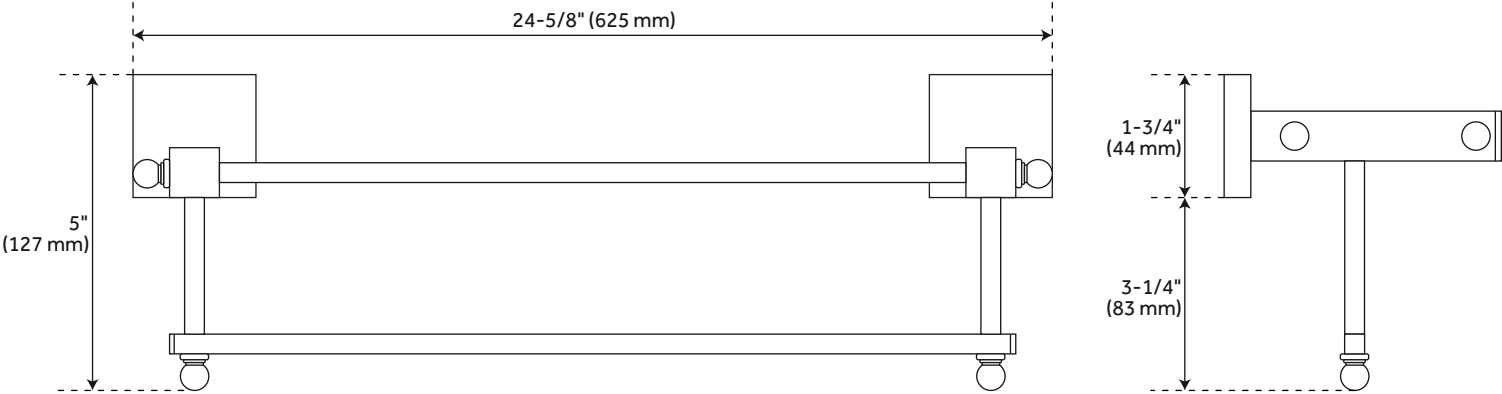

TYNDALL TOWEL RACK

SKU: 953006

All dimensions and specifications are nominal and may vary. Use actual products for accuracy in critical situations.