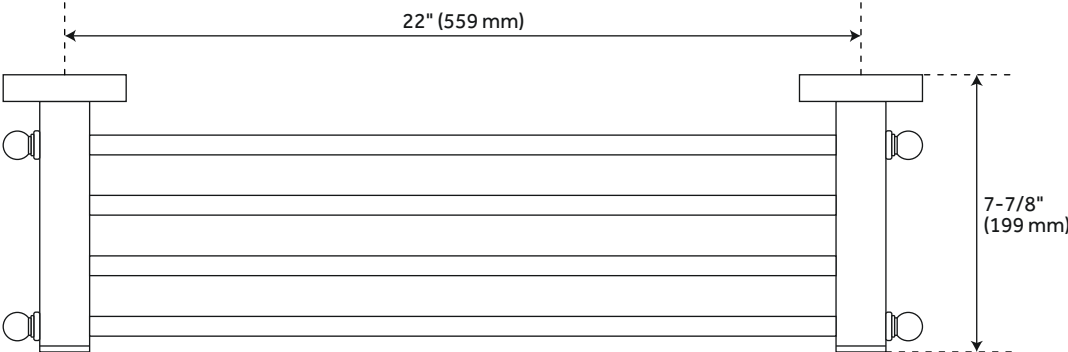

TYNDALL TOWEL RACK

SKU: 953006

All dimensions and specifications are nominal and may vary. Use actual products for accuracy in critical situations.