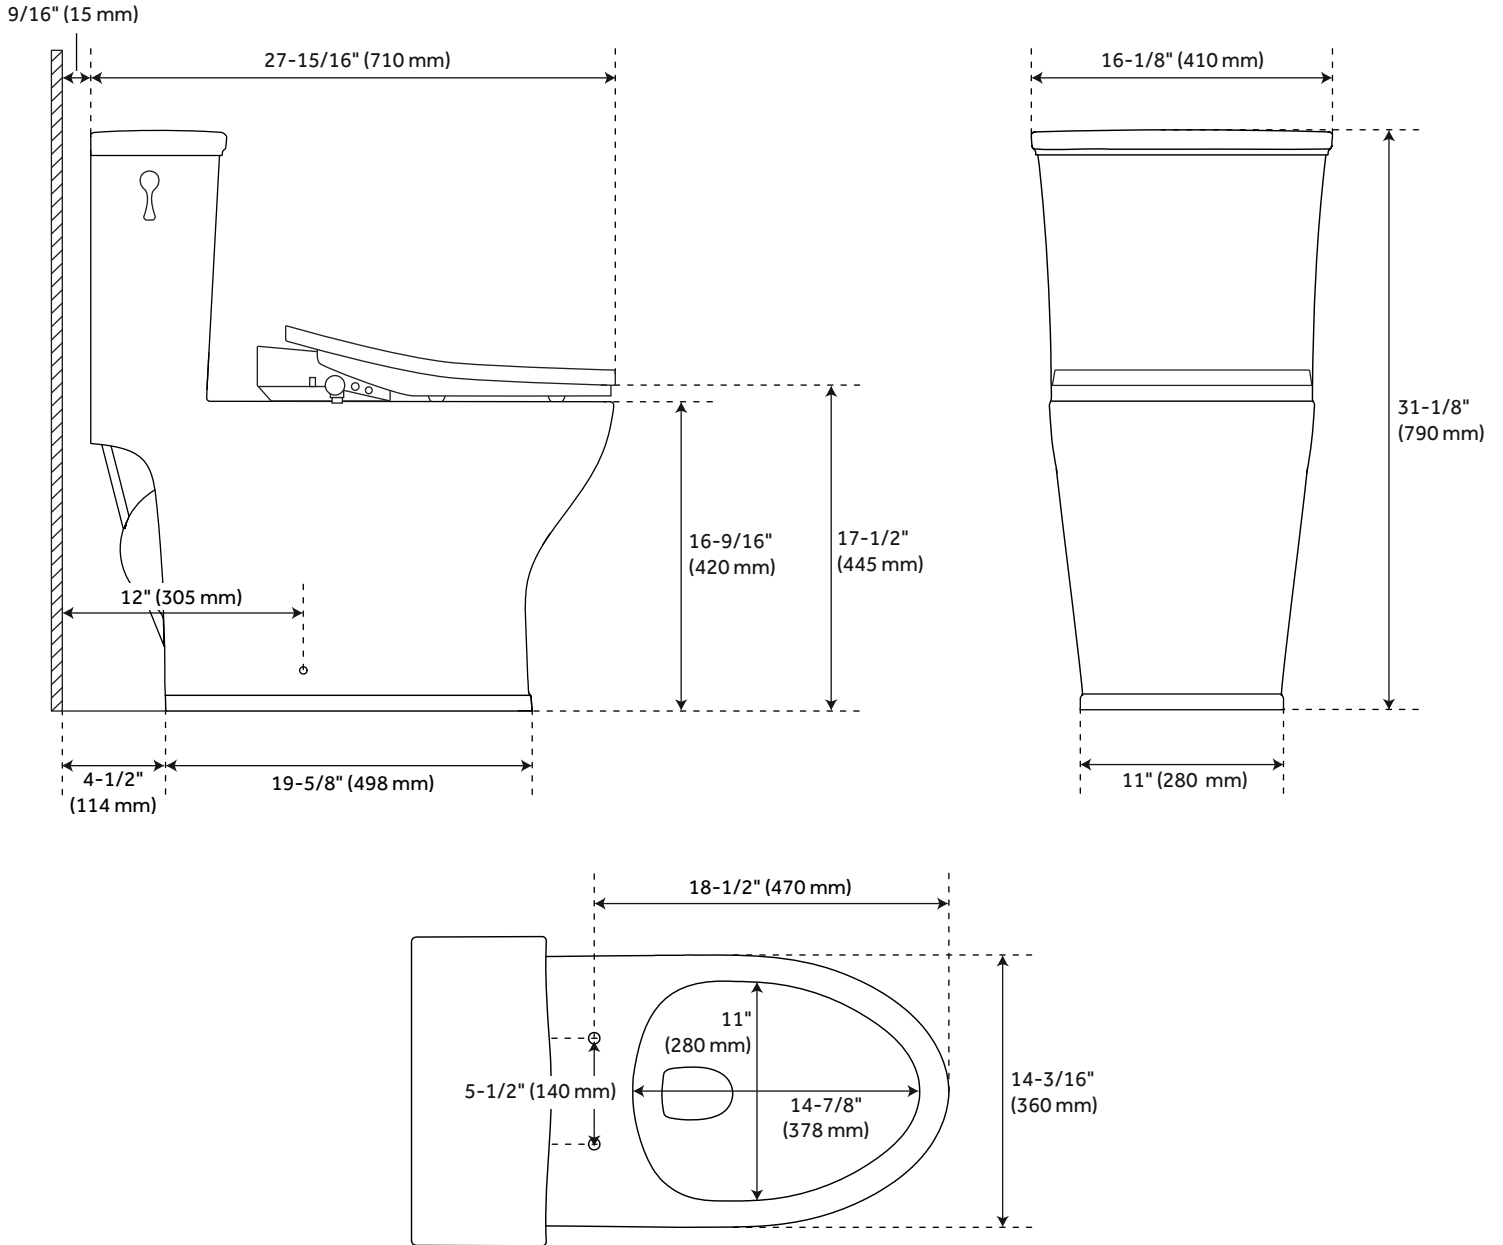

CARRAWAY ONE-PIECE ELONGATED TOILET - WHITE

SKU: 953015

Code: SHCR241S, SHBDS300

FEATURES

Features: Soft-Close Hinges

Product Finish: White

Material: Vitreous China

Length: 27-15/16"

Width: 16-1/8"

Height: 31-1/8"

Rough In: 12"

Bowl Shape: Elongated

Bowl Height: 16-9/16"

Gallons Per Flush: 1.28 (4.8 Lpf)

Hardware Finish: Chrome

Seat Included: Yes

REVISED 3/29/2023

CARRAWAY ONE-PIECE ELONGATED TOILET - WHITE

SKU: 953015

Code: SHCR241S, SHBDS300

ADDITIONAL FEATURES

- Skirted bowl with concealed trapway.
- Toilet with a standard seat meets ADA requirements when installed according to ADA guidelines.
- High efficiency toilet uses 20% less water than standard toilets.
- Slow-close seat and cover included.
- Optional Bidet Seat:
 - Side knob allows for adjustment of angle, water volume, and cleaning type.
 - Spray nozzle features multiple holes for a softer cleanse and water saving operation.
 - Spray nozzle is self-cleaning, antibacterial, and removable for further cleaning.
 - Bidet seat has a glossy finish with protective bumpers and self-closing seat/lid.

REVISED 3/29/2023

CARRAWAY ONE-PIECE ELONGATED TOILET - WHITE

SKU: 953015

SHCR241S

All dimensions and specifications are nominal and may vary. Use actual products for accuracy in critical situations.