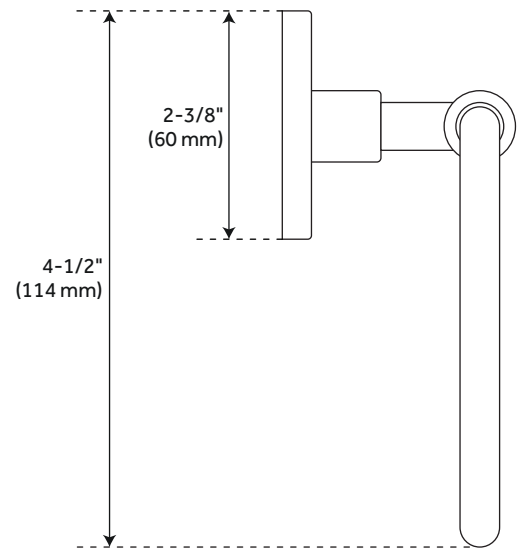

KILBURN TOILET PAPER HOLDER

SKU: 953016

All dimensions and specifications are nominal and may vary. Use actual products for accuracy in critical situations.