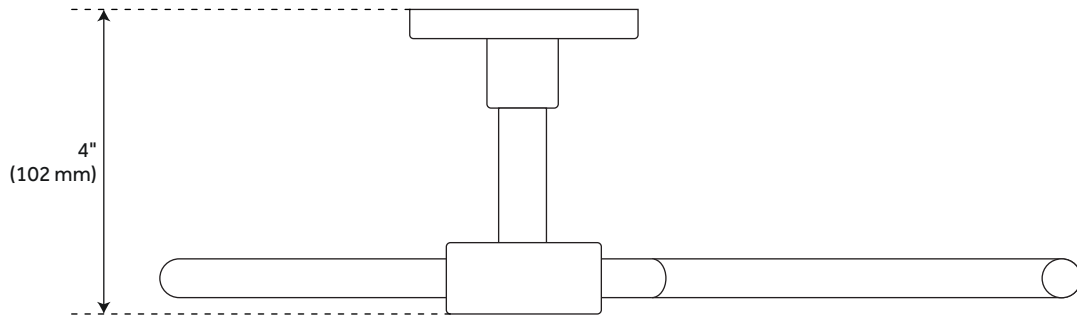

KILBURN TOILET PAPER HOLDER

SKU: 953016

All dimensions and specifications are nominal and may vary. Use actual products for accuracy in critical situations.