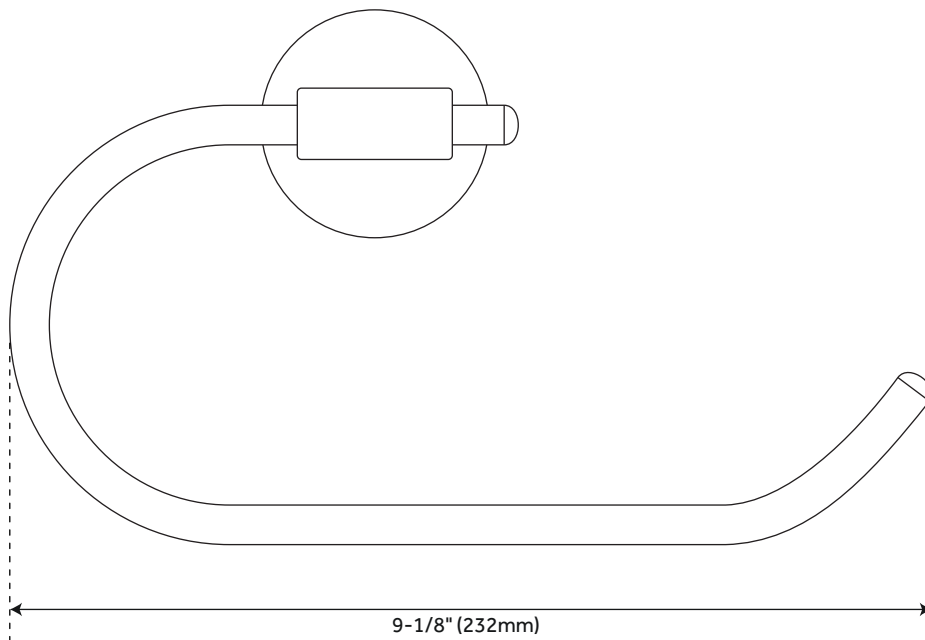

KILBURN TOILET PAPER HOLDER

SKU: 953016

All dimensions and specifications are nominal and may vary. Use actual products for accuracy in critical situations.