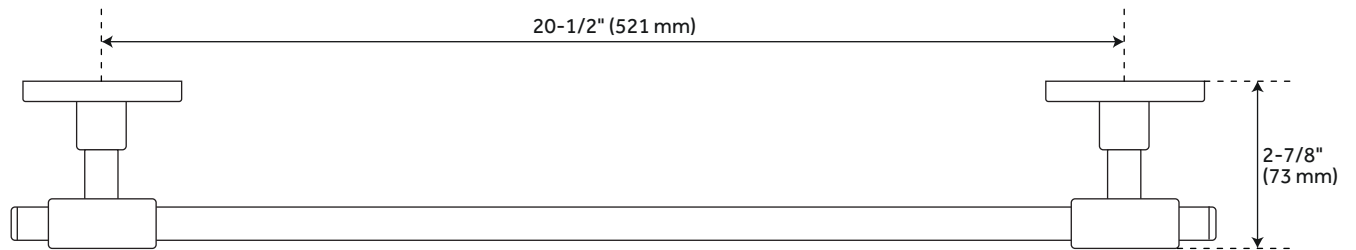

KILBURN TOWEL BAR

SKU: 953017

All dimensions and specifications are nominal and may vary. Use actual products for accuracy in critical situations.