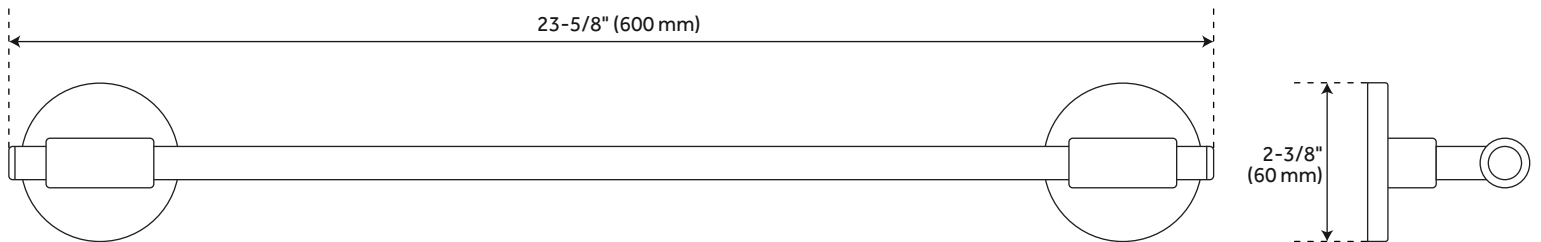

KILBURN TOWEL BAR

SKU: 953017

All dimensions and specifications are nominal and may vary. Use actual products for accuracy in critical situations.