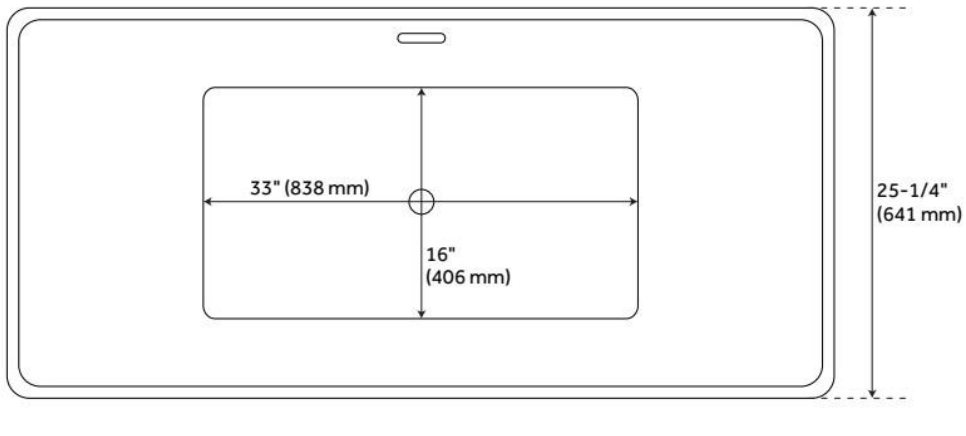

53" BAXTER ACRYLIC FREESTANDING TUB

SKU: 953058

Code: SH480871, SH474055

FEATURES

Tub Material: Acrylic
Product Finish: White
Shape: Rectangle
Tub Drain Placement: Center
Drain Included: Yes
Water Depth to Overflow: 12-1/4"
Water Capacity (Gallons): 32
Built-In Adjusters: Yes
Tub Weight Uncrated (lbs): 89
Optional Accessory: 428473

CSA B45.5/IAPMO Z124, Massachusetts Accepted, LISTED ID: SH112141*

ADDITIONAL FEATURES

- All dimensions are ($\pm 1/2$ ").
- Formed of two acrylic sheets, the air between acting as thermal insulator.
- Insulation option: increases heat retention and prevents condensation due to water and air temperature fluctuations.
- Optional Quick Connect Drop-In Drain Kit Includes:
 - Floor Plate, 1-1/2" PVC Pipe, 2" x 1-1/2" Trap Adapters, 1 Brass Threaded, 1 Brass Unthreaded Tailpiece and Plug.
 - Installs above your subfloor, but underneath your cement floor or tile, so you do not need access below the fixture.

REVISED 6/25/2024

53" BAXTER ACRYLIC FREESTANDING TUB

SKU: 953058

Code: SH480871, SH474055

REVISED 6/25/2024