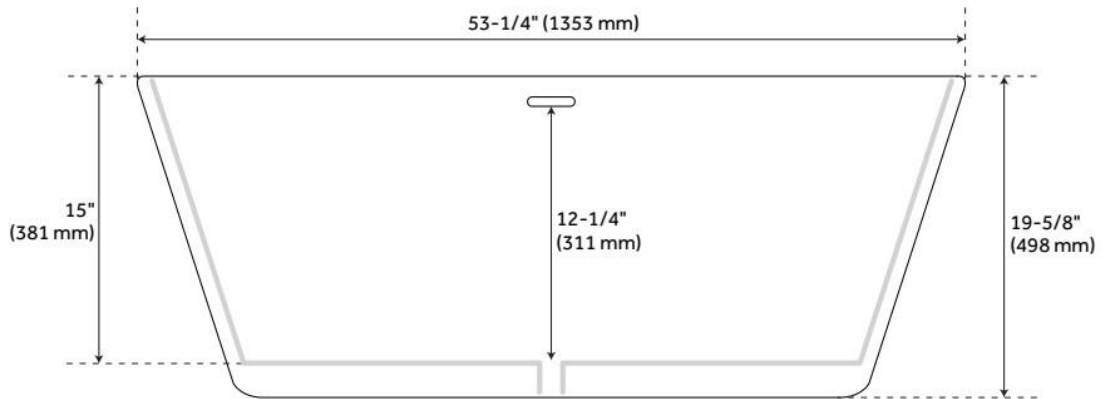

53" BAXTER ACRYLIC FREESTANDING TUB

SKU: 953058

Code: SH480871, SH474055

FEATURES

Tub Material: Acrylic
Product Finish: White
Shape: Rectangle
Tub Drain Placement: Center
Drain Included: Yes
Water Depth to Overflow: 12-1/4"
Water Capacity (Gallons): 32
Built-In Adjusters: Yes
Tub Weight Uncrated (lbs): 89
Optional Accessory: 428473

CSA B45.5/IAPMO Z124, Massachusetts Accepted, LISTED ID: SH112141*

ADDITIONAL FEATURES

- All dimensions are ($\pm 1/2$ ").
- Formed of two acrylic sheets, the air between acting as thermal insulator.
- Insulation option: increases heat retention and prevents condensation due to water and air temperature fluctuations.
- Optional Quick Connect Drop-In Drain Kit Includes:
 - Floor Plate, 1-1/2" PVC Pipe, 2" x 1-1/2" Trap Adapters, 1 Brass Threaded, 1 Brass Unthreaded Tailpiece and Plug.
 - Installs above your subfloor, but underneath your cement floor or tile, so you do not need access below the fixture.

REVISED 6/25/2024

53" BAXTER ACRYLIC FREESTANDING TUB

SKU: 953058

Code: SH480871, SH474055

REVISED 6/25/2024