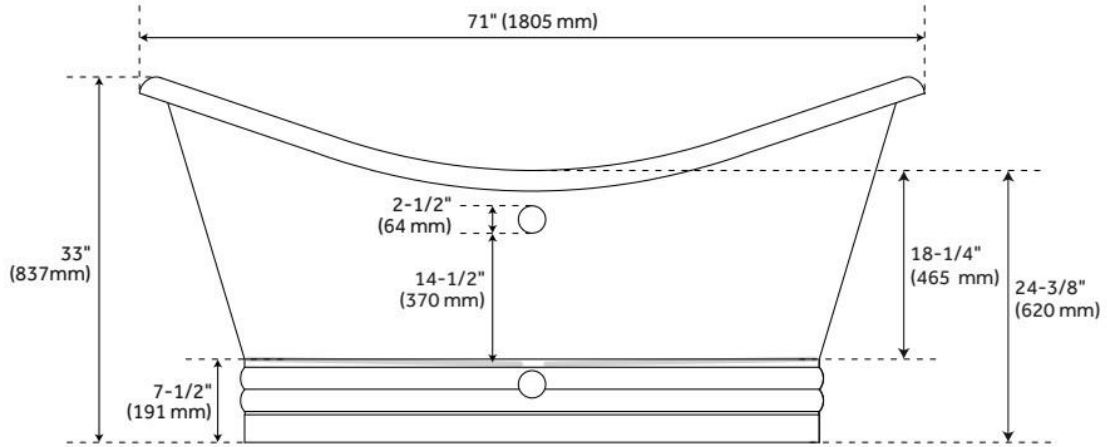

71" RAYE ANTIQUE BLACK HAMMERED COPPER DOUBLE-SLIPPER PEDESTAL TUB

SKU: 953060

Code: SH480154, SH474223, SH474224, SH474225, SH474229

REVISED 6/19/2024