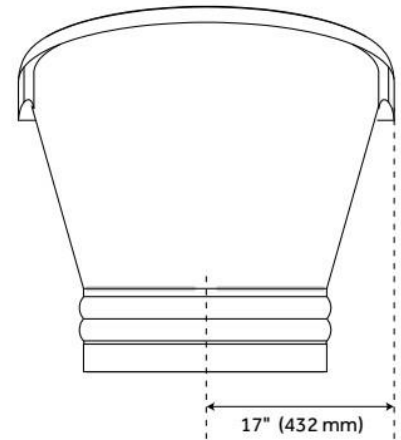

71" RAYE ANTIQUE BLACK HAMMERED COPPER DOUBLE-SLIPPER PEDESTAL TUB

SKU: 953060

Code: SH480154, SH474223, SH474224, SH474225, SH474229

REVISED 6/19/2024