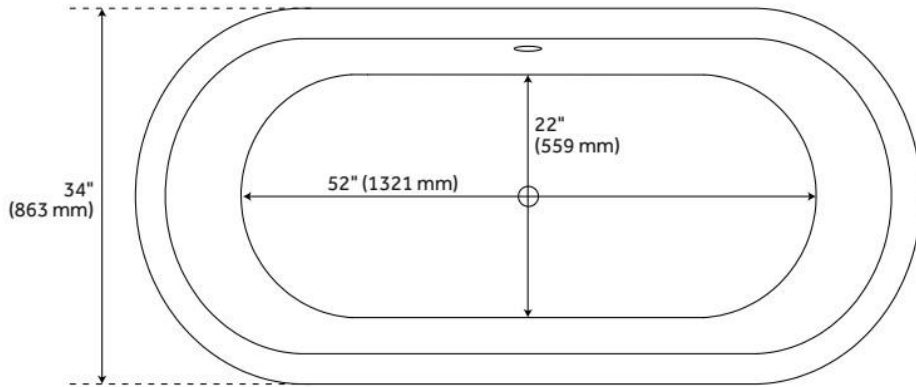

71" RAYE ANTIQUE BLACK HAMMERED COPPER DOUBLE-SLIPPER PEDESTAL TUB

SKU: 953060

Code: SH480154, SH474223, SH474224, SH474225, SH474229

REVISED 6/19/2024